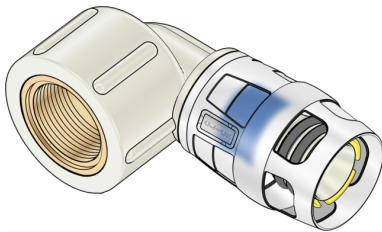

KELOX

KWP467X KELOX PROTEC CLIX plug-in elbow adapter 90° female 16x1/2"

730716B02

Areas of application

Plug-in adapter elbow with female thread, made of PPSU, incl. push-on sleeve made of transparent polyamide with insertion click noise, as well as haptic and optical insertion indicator, O-rings, withdrawal barriers and a protector ring as an insertion locking device
DO NOT screw in any threaded pipes and cast iron fittings!

Approvals:

Specifications

Product information	
VPE1	10,00 SA1
VPE2	120,00 KT1
weight	0,069 KGM
text	KELOX PROTEC CLIX plug-in elbow adapter 90° female
INTRNR	74122000
main material group	KELOX
material group	KELOX-PROtec-PPSU pushfittings
code	KWP467X