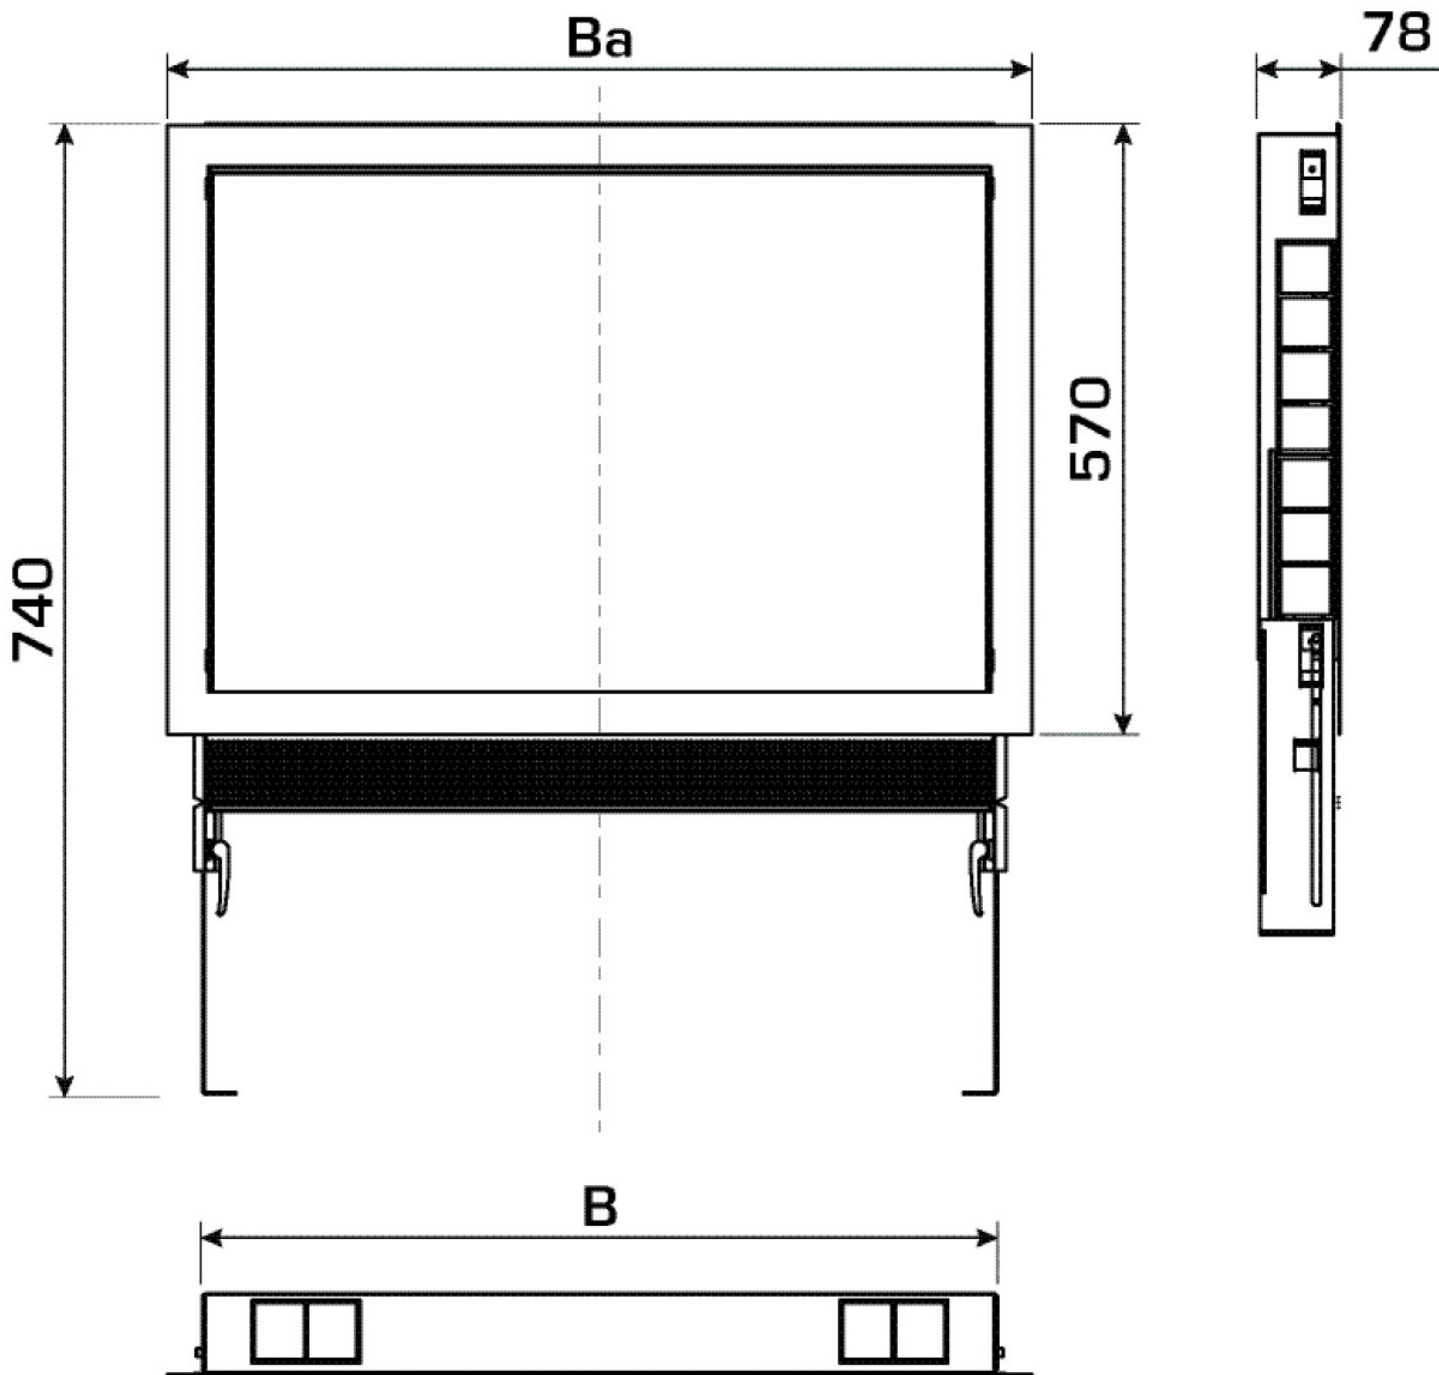

KELOX_{FB}

KM576 KELOX flush-mounted manifold cabinet
with metal cover 13-15 L: 1350mm SET

90035001

Areas of application

?Galvanised universal sheet metal cabinet (1mm), can be connected from below or at the side, height-adjustable feet with special length up to 32cm raised floor, plaster trim element below cabinet, including plaster net and plaster protection for inside the cabinet protruding on the plaster trim element, including manifold brackets, galvanised lockable front doors and frame, powder-coated. Space for straight or 90° connection sets KM593E. Number of manifold outlets matched to KMU590E, KMP590E, KMP590Z and KMP590D FB stainless steel manifolds!

Colour: white (RAL 9016)

Cabinet depth: 75mm

Installation height: 630mm above finished floor

KE KELIT GmbH

A 4020 Linz, Ignaz-Mayer-Straße 17, Austria, Europe

PHONE +43 (0) 50 779 **E-MAIL** office@kekelit.com

www.kekelit.com

Specifications

Article information

colour 9016

Product information

VPE1 1,00 KT1

VPE2 20,00 PAL

weight 19,700 KGM

text KELOX flush-mounted manifold cabinet with metal cover

INTRNR 84818099

code KM576

Art. No	label	t mm
90035001	13-15 L: 1350mm SET	78