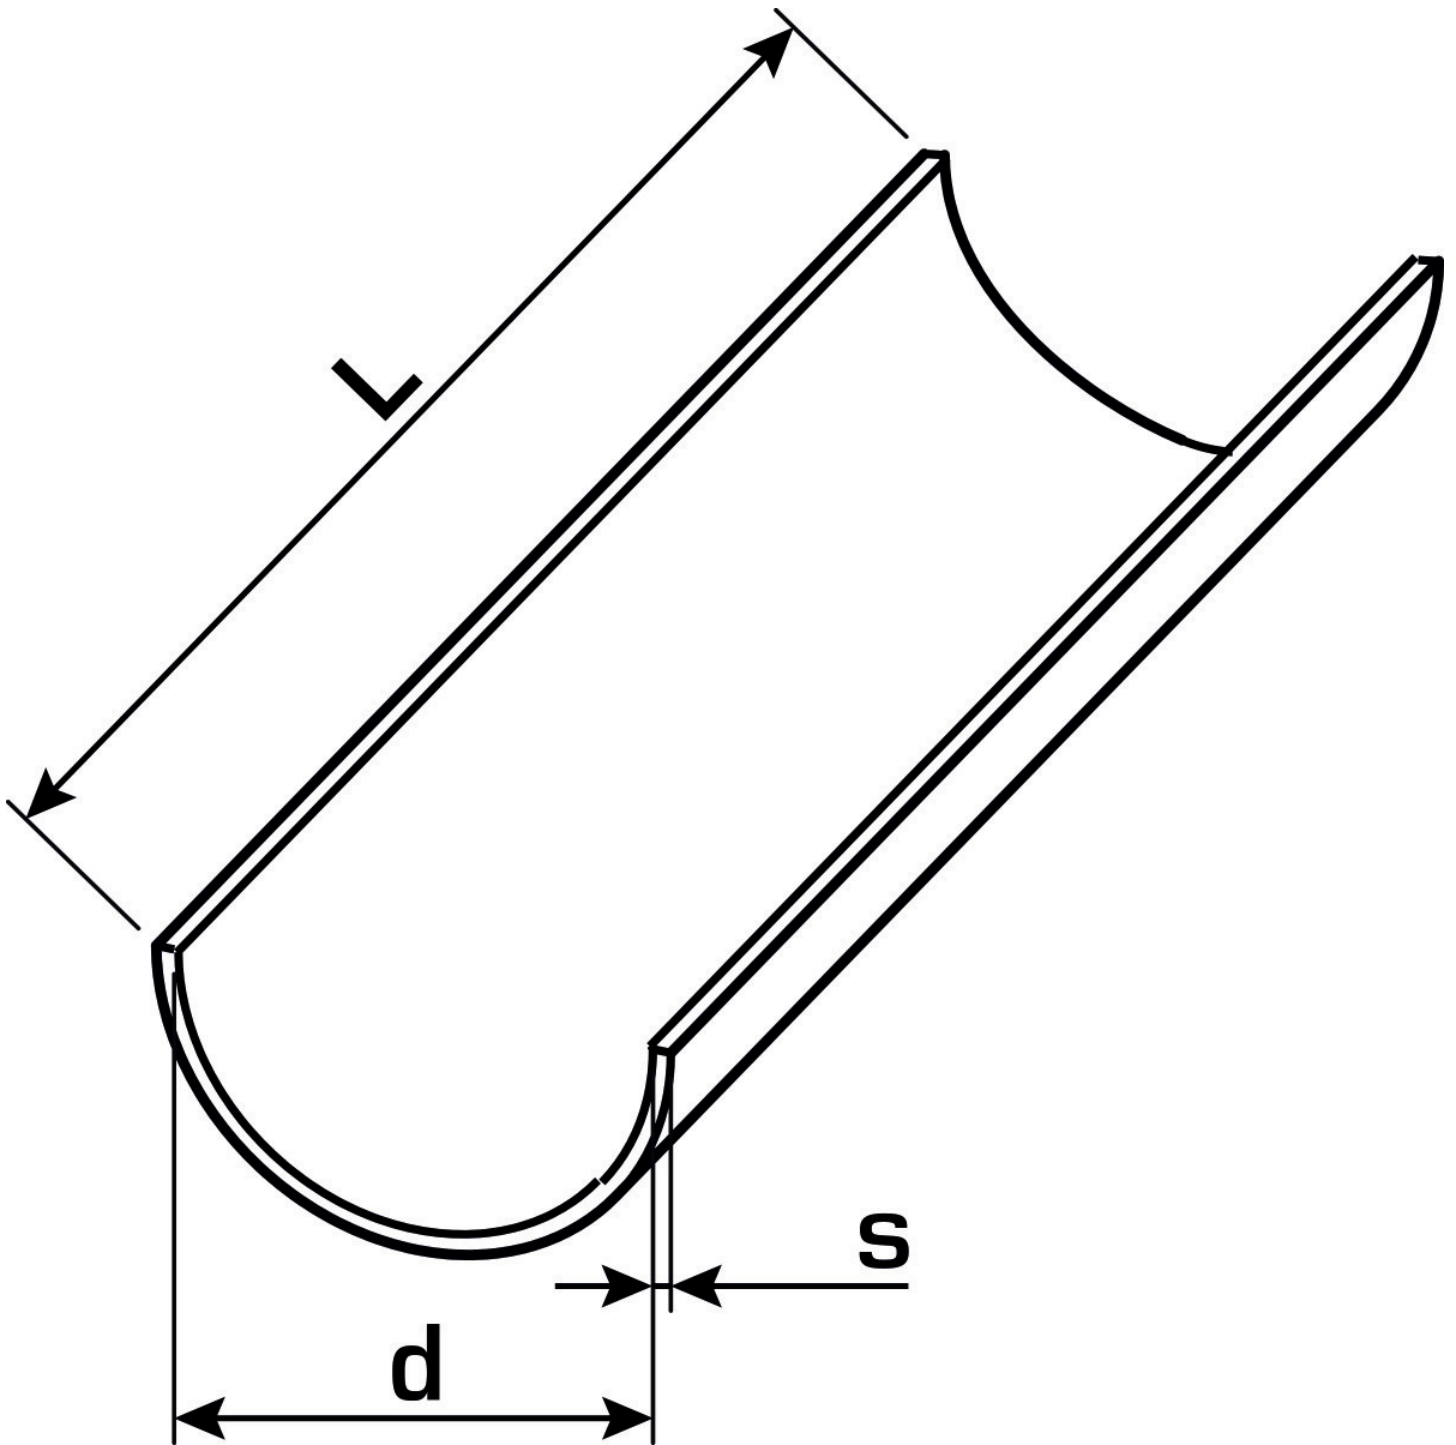

Art. No	label
2670263	16 - 3m