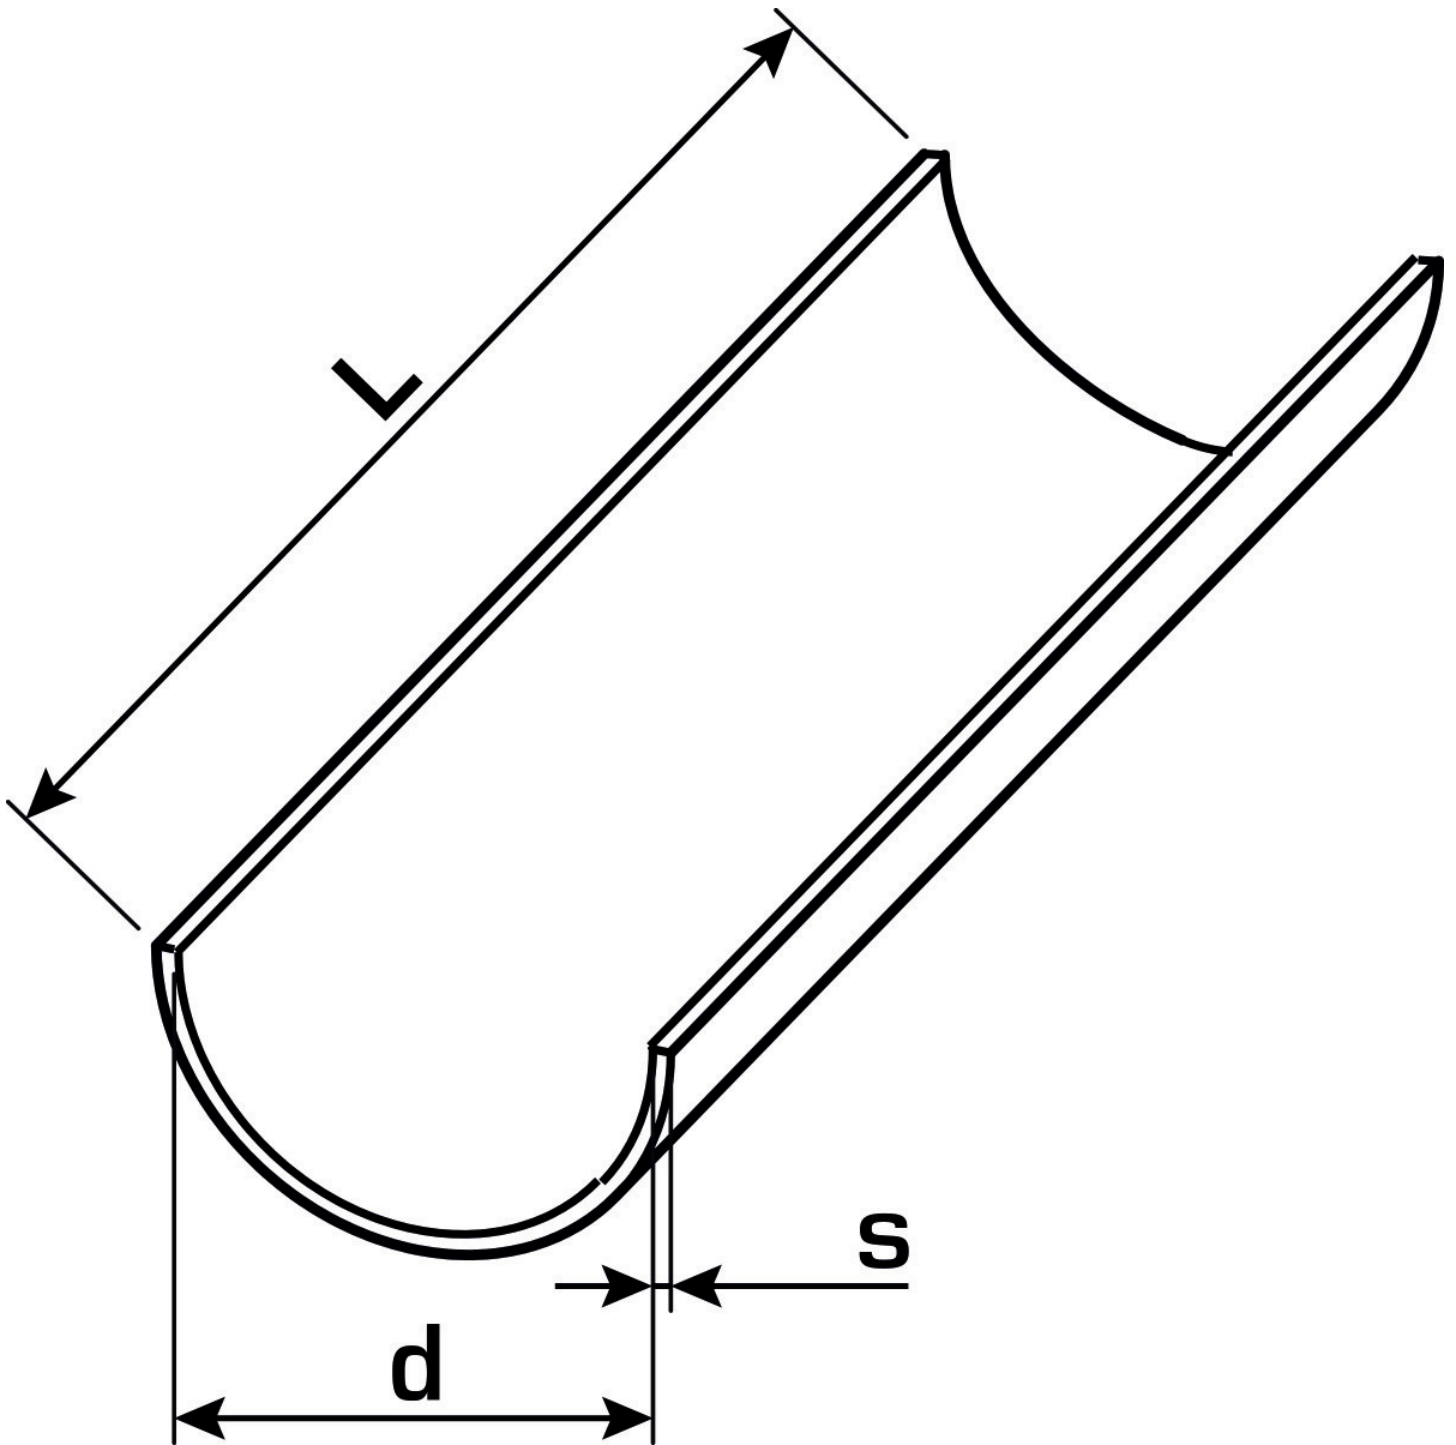

# KELEN PP-RCT

K88 KELIT pipe channel 20 - 3m

2670303

## Areas of application

Pipe channel made of galvanised sheet steel,

Sizes d16, 20, 25, 32, 40, 50 and 63mm (with 3m length) self-clamping on pipe.

Length indicated by the designation.

## Product information

VPE1	60,00 BND
weight	0,220 KGM
text	KELIT pipe channel
INTRNR	72123000
main material group	KELEN
material group	KELEN accessories
code	K88

Art. No	label
2670303	20 - 3m