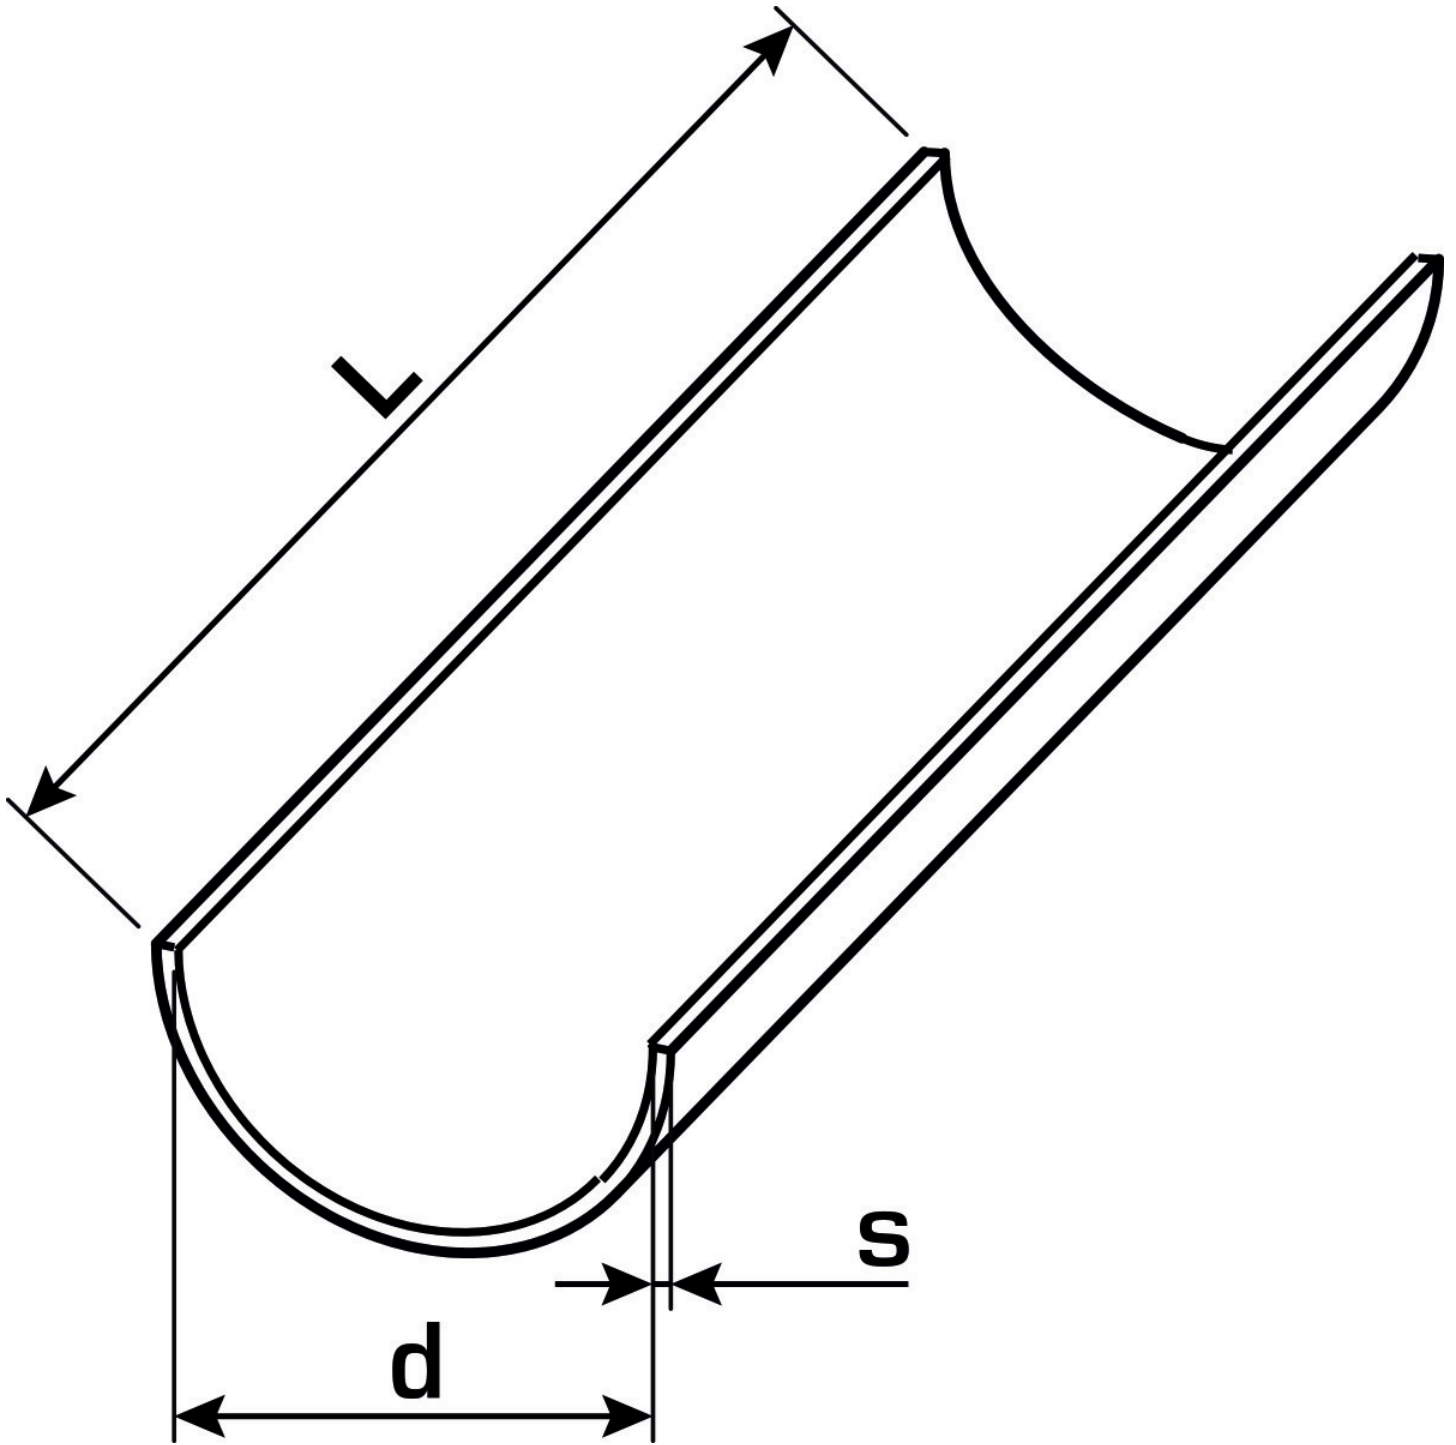

Art. No	label
2670603	25 - 3m