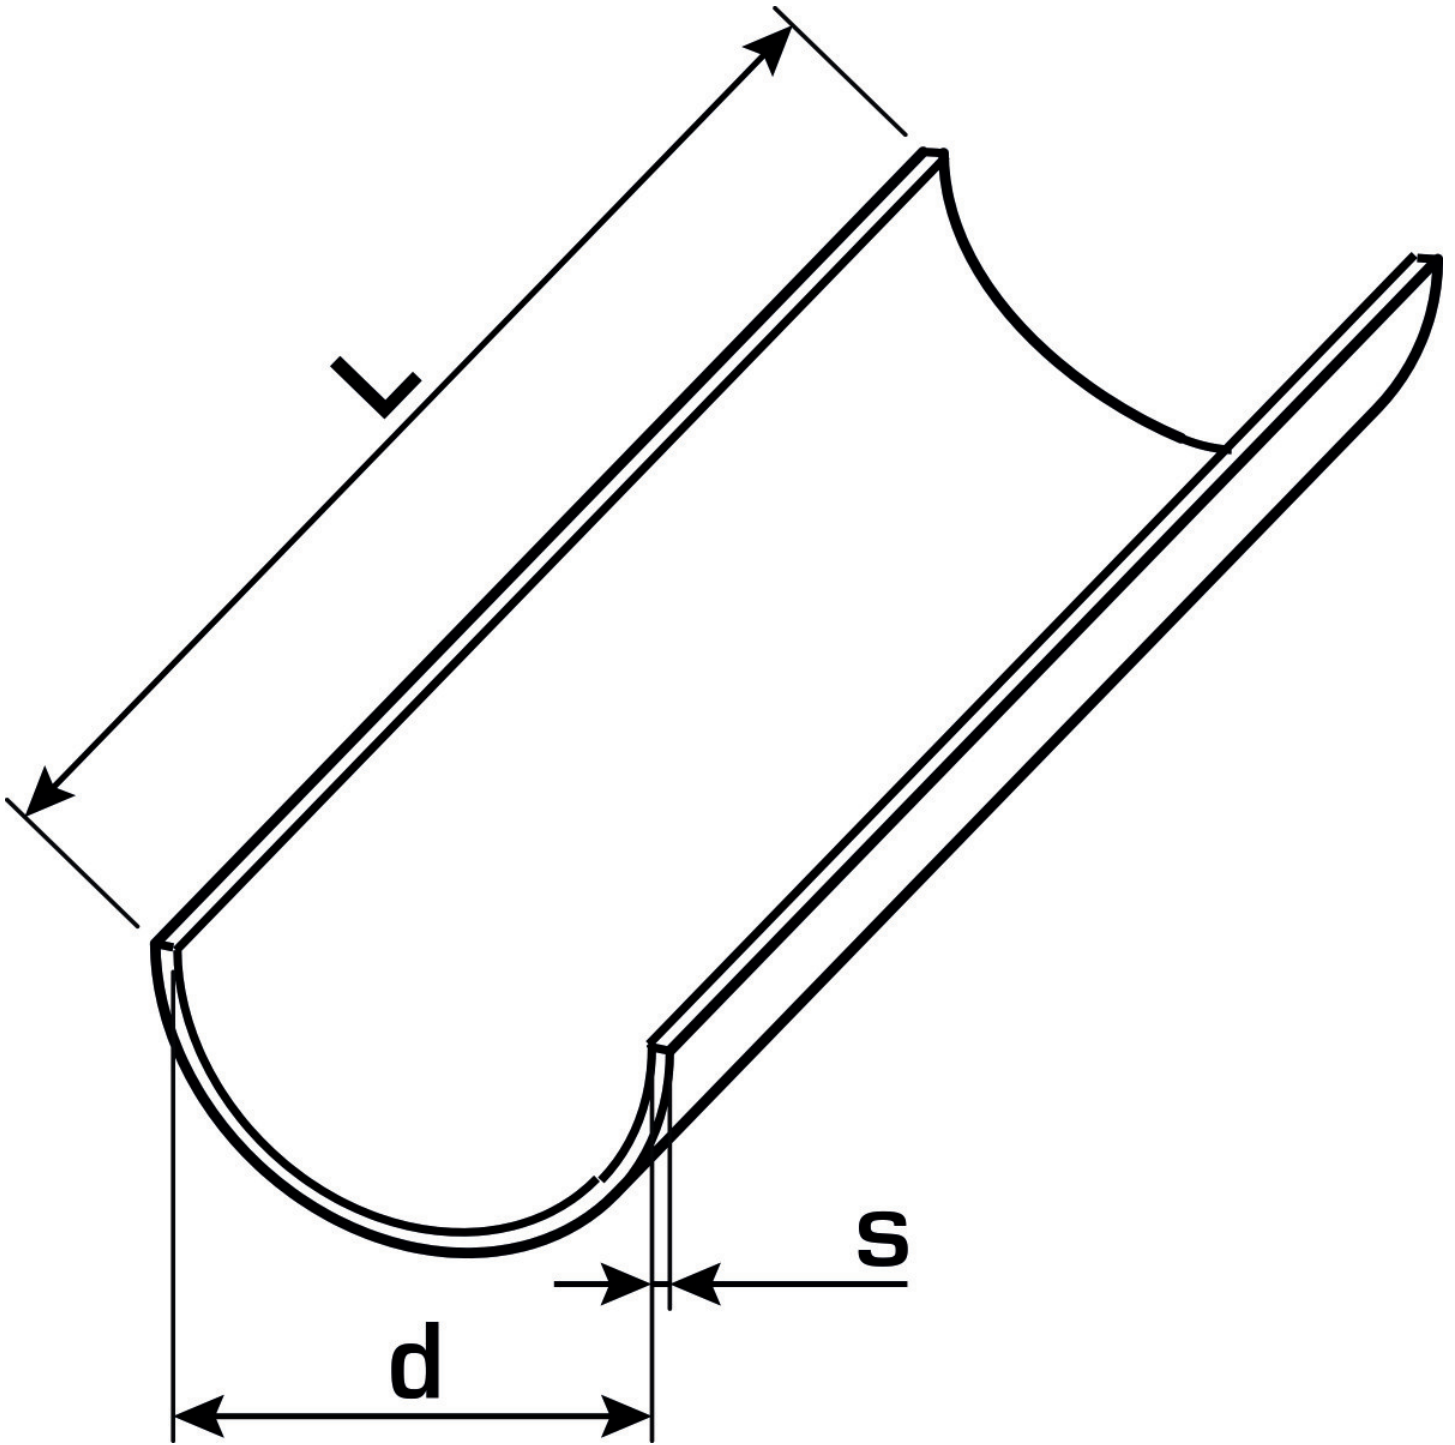

Art. No	label
2670903	32 - 3m