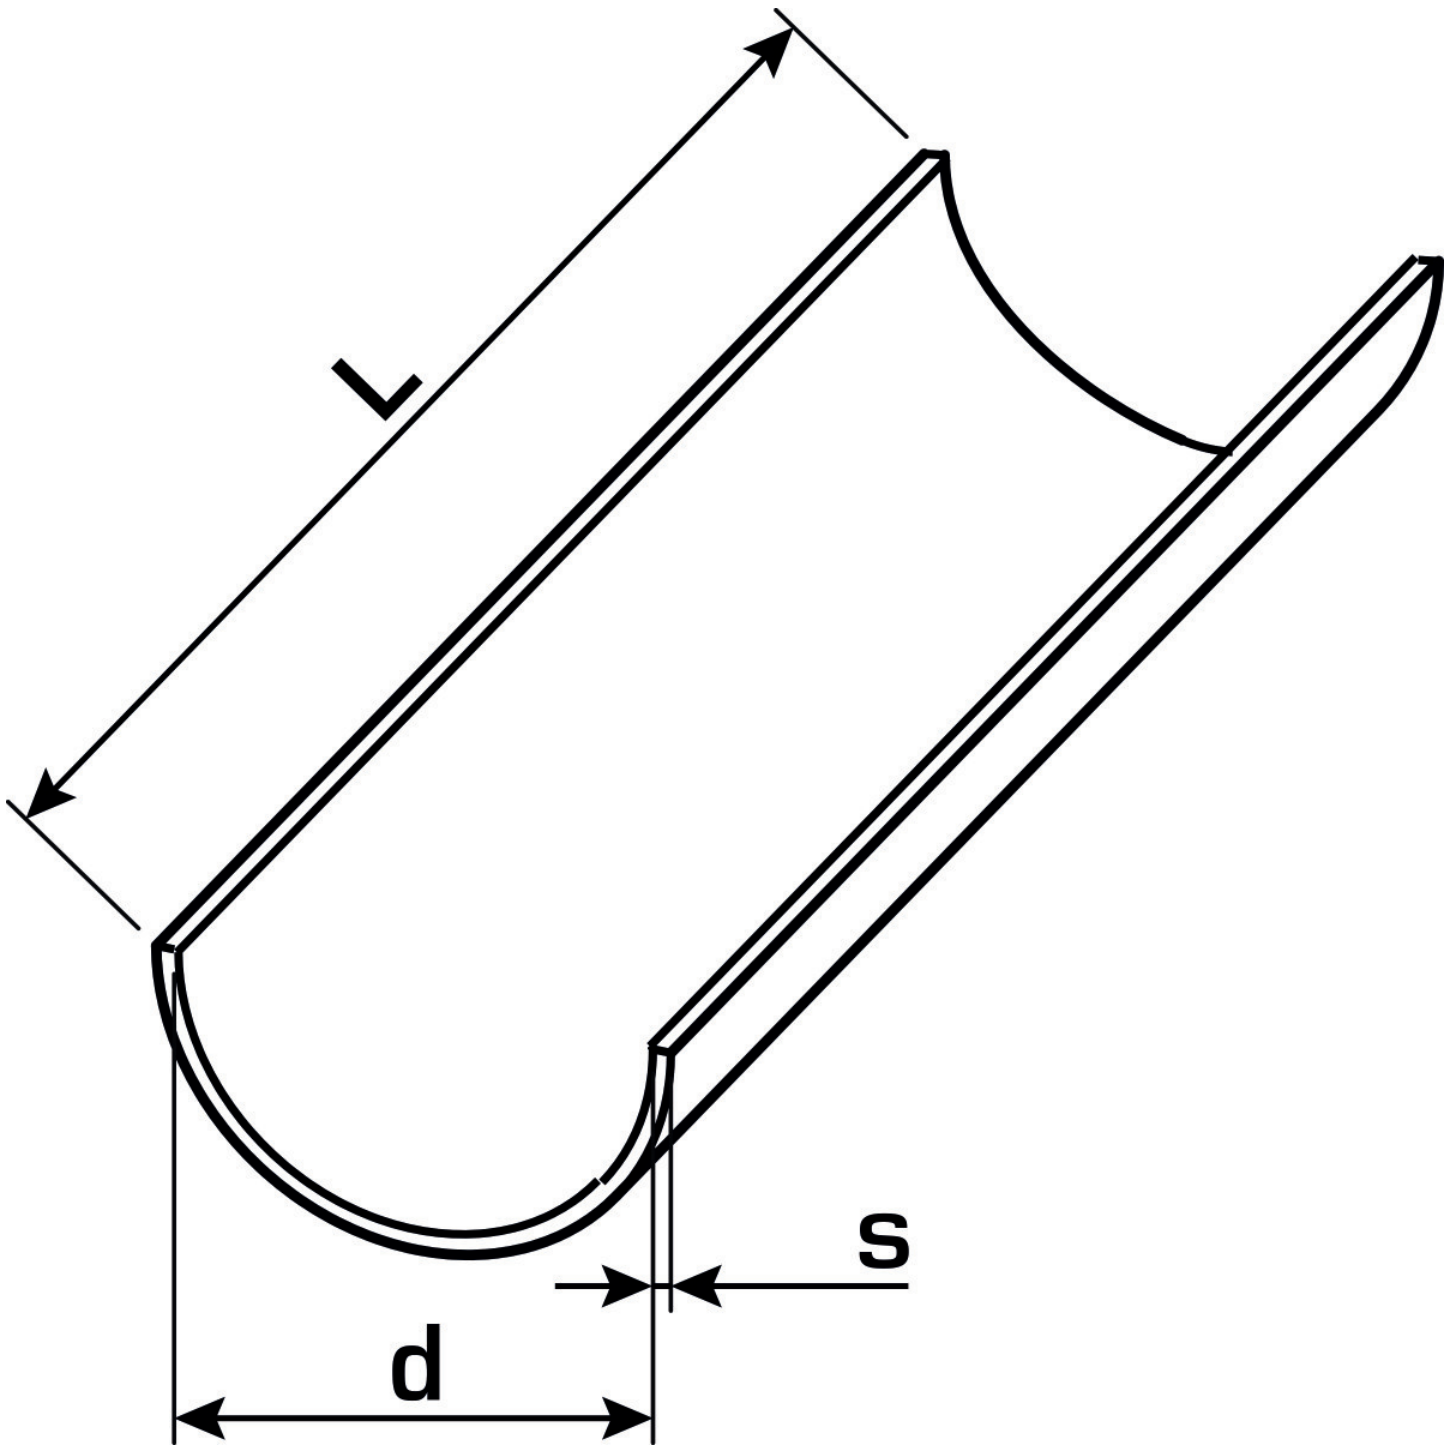

KELEN PP-RCT

K88 KELIT pipe channel 40 - 3m

2671003

Areas of application

Pipe channel made of galvanised sheet steel,

Sizes d16, 20, 25, 32, 40, 50 and 63mm (with 3m length) self-clamping on pipe.

Length indicated by the designation.

Specifications

Product information

VPE1	30,00 BND
weight	0,405 KGM
text	KELIT pipe channel
INTRNR	72123000
main material group	KELEN
material group	KELEN accessories
code	K88

Art. No	label
2671003	40 - 3m