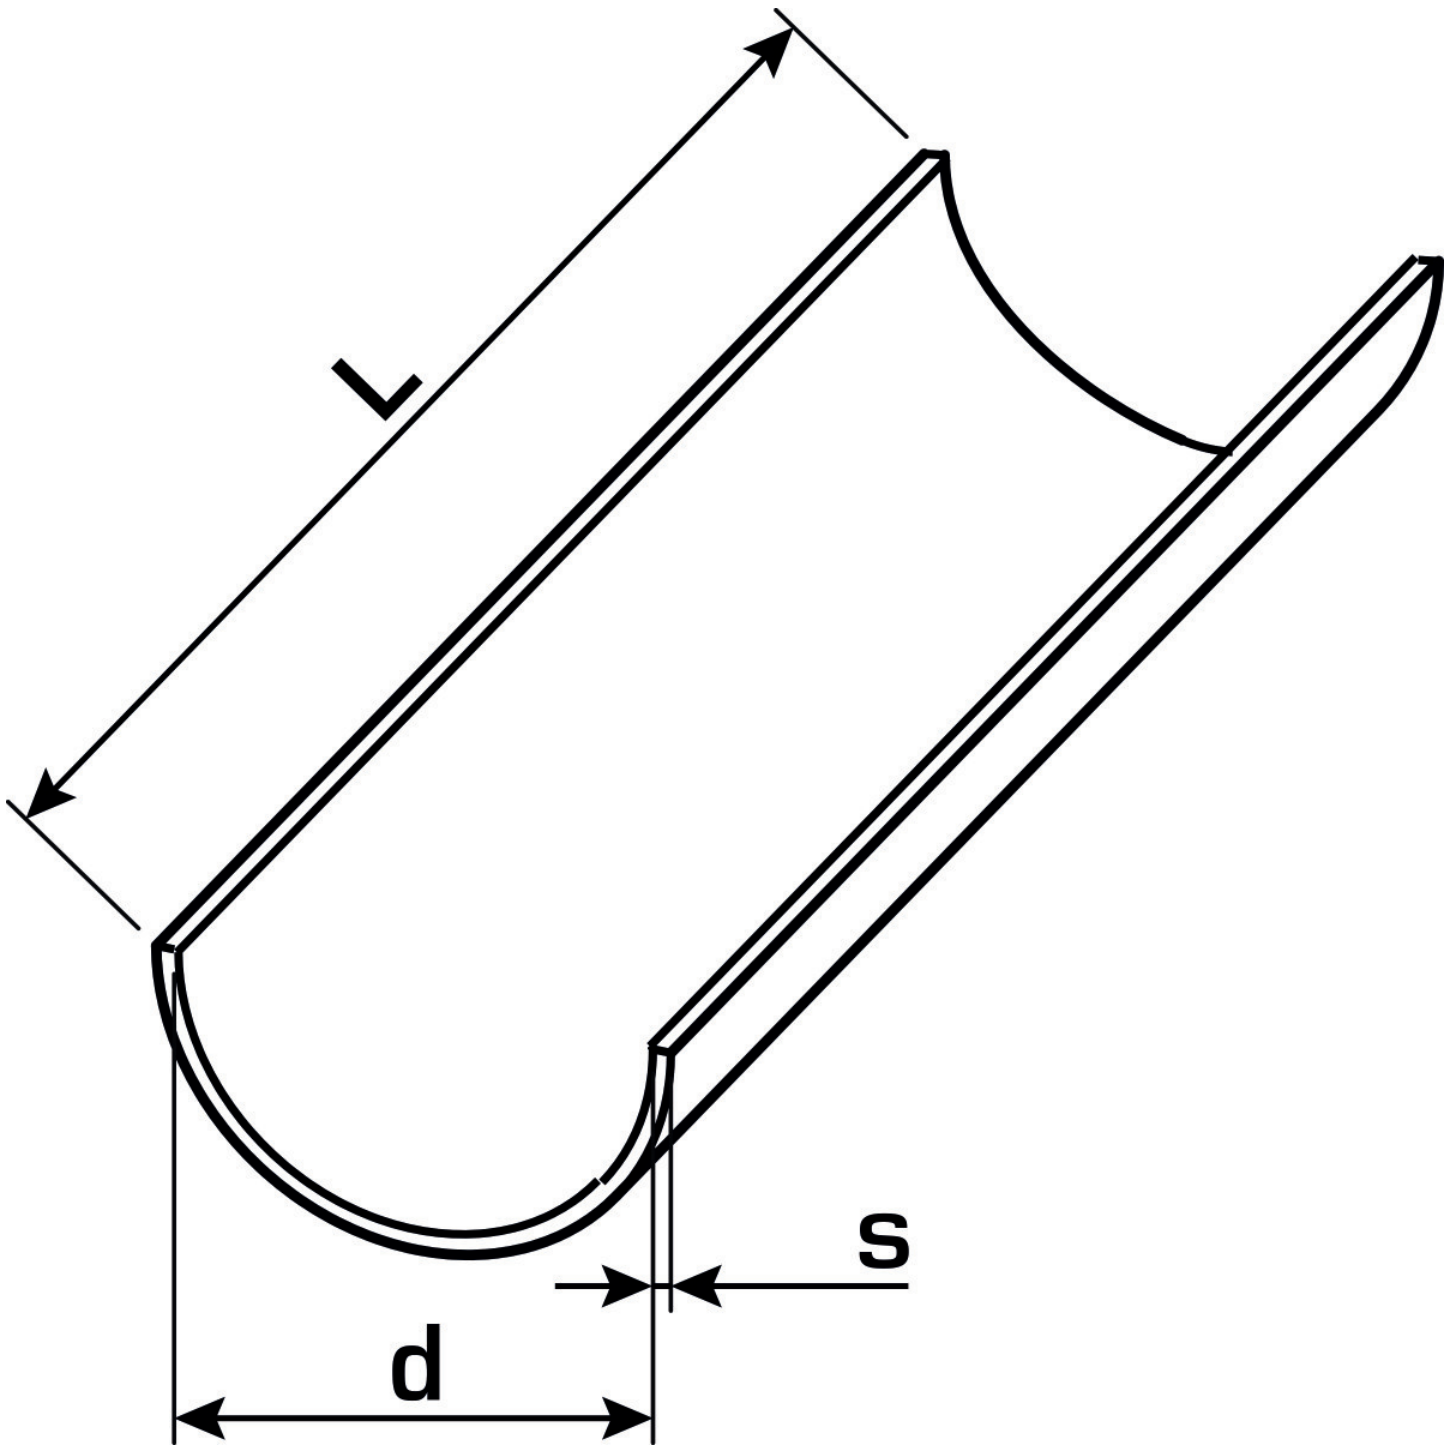

## Areas of application

Pipe channel made of galvanised sheet steel,

Sizes d16, 20, 25, 32, 40, 50 and 63mm (with 3m length) self-clamping on pipe.

Length indicated by the designation.

## Product information

|                     |                    |
|---------------------|--------------------|
| VPE1                | 30,00 BND          |
| weight              | 0,535 KGM          |
| text                | KELIT pipe channel |
| INTRNR              | 72123000           |
| main material group | KELEN              |
| material group      | KELEN accessories  |
| code                | K88                |