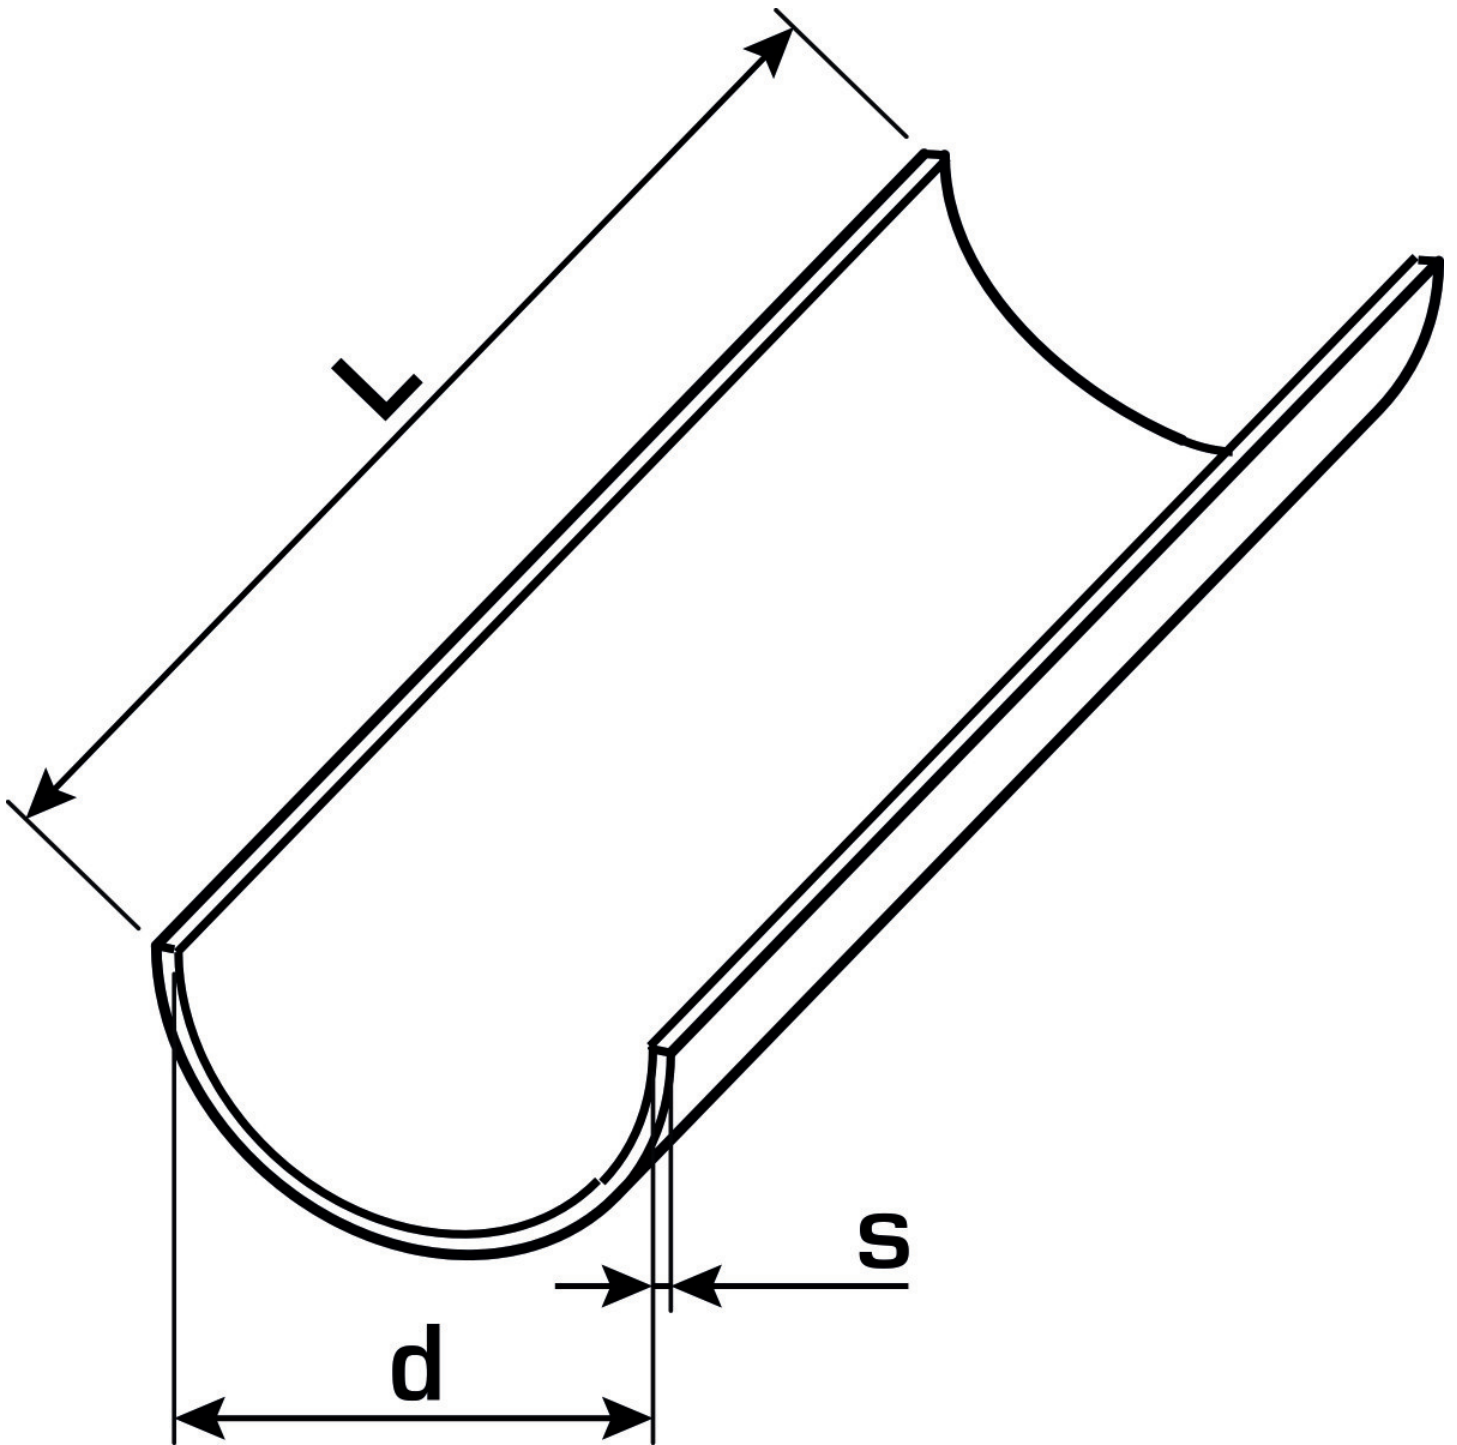

KELEN PP-RCT

K88 KELIT pipe channel 63 - 3m

2671303

Areas of application

Pipe channel made of galvanised sheet steel,

Sizes d16, 20, 25, 32, 40, 50 and 63mm (with 3m length) self-clamping on pipe.

Length indicated by the designation.

KE KELIT GmbH

A 4020 Linz, Ignaz-Mayer-Straße 17, Austria, Europe

PHONE +43 (0) 50 779 **E-MAIL** office@kekelit.com

www.kekelit.com

Specifications

Product information

VPE1	30,00 BND
weight	0,615 KGM
text	KELIT pipe channel
INTRNR	72123000
main material group	KELEN
material group	KELEN accessories
code	K88