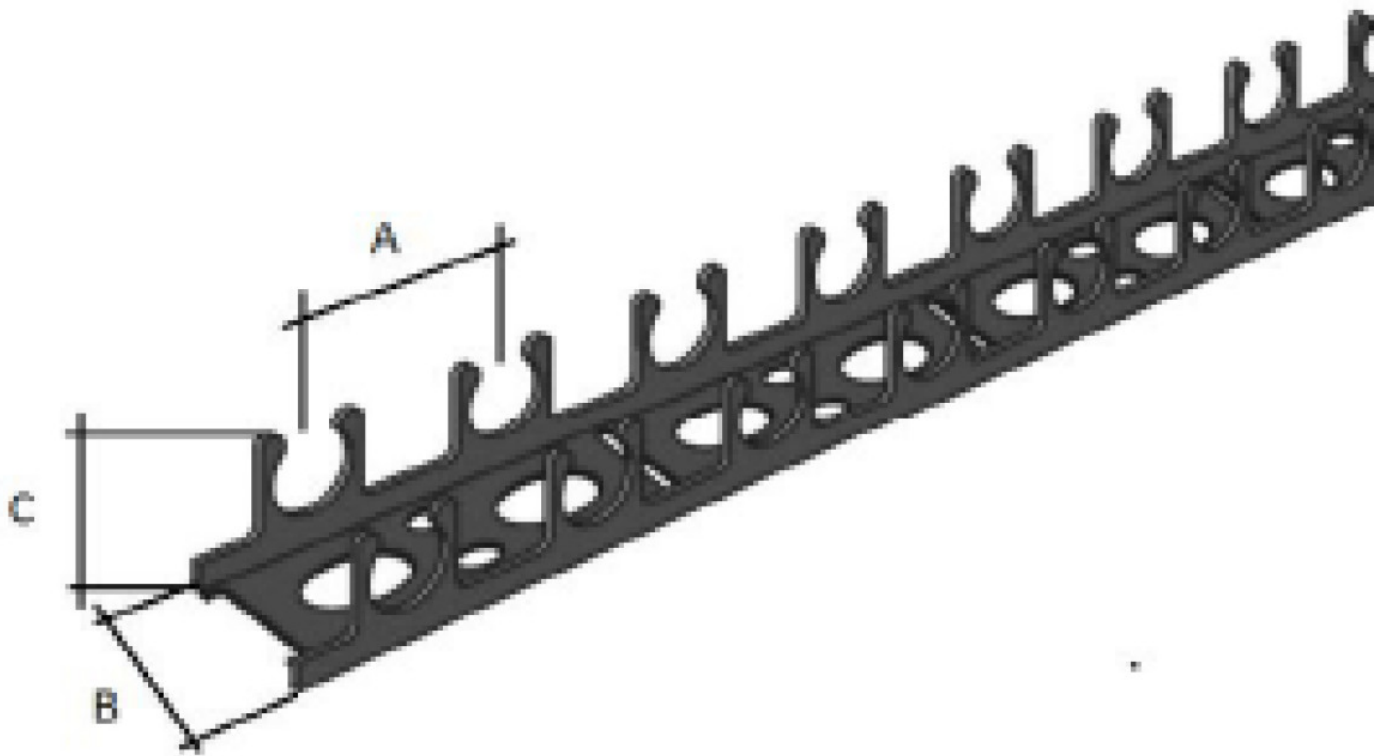

KELOX_{FB}

KM610 ?KELOX FB grip rail 12

6106120

Areas of application

?U-profile clamping rail made of plastic with self-clamping pipe fastening

d16: L: 3.9m W: 50mm H: 24mm - pipe spacing 50mm

d20: L: 4.0m W: 50mm H: 24mm - pipe spacing 50mm

d25: L: 4.0m W: 50mm H: 35mm - pipe spacing 50mm

Specifications

Product information

VPE1	32,00 BND
VPE2	896,00 PAL
L	2 m
weight	0,200 KGM
text	?KELOX FB grip rail
INTRNR	39162000
code	KM610

Art. No	label
6106120	12