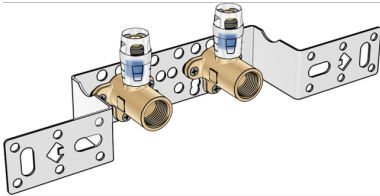

# KELOX

KMP485HK KELOX-PROTEC connection set for radiators 16x1/2" 5 or 8cm

73267B02

## Areas of application

With KMP480 wall bracket fitting, sound-insulated

DO NOT screw in any threaded pipes and cast iron fittings!

# Specifications

Product information	
VPE1	1,00 KT1
VPE2	15,00 KT2
weight	0,417 KGM
text	KELOX-PROTEC connection set for radiators
INTRNR	74122000
main material group	KELOX
material group	KELOX-PROtec pushfittings
code	KMP485HK