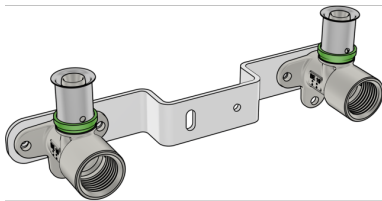

STEELOX

SMX485K STEELOX connection set 16x1/2"
15cm

57293B02

Areas of application

With SMX480 press-fit wall bracket fitting, made from dezincification-resistant brass (DZR) and non-porous metal-plating, incl. support sleeves with O-rings and stainless steel pressing sleeves. Do not screw in threaded pipes and cast iron fittings!

Approvals:

KE KELIT GmbH

A 4020 Linz, Ignaz-Mayer-Straße 17, Austria, Europe

PHONE +43 (0) 50 779 E-MAIL office@kekelit.com

www.kekelit.com

Specifications

Product information	
VPE1	10,00 KT1
weight	0,717 KGM
text	?STEELOX connection set
INTRNR	74122000
code	SMX485K