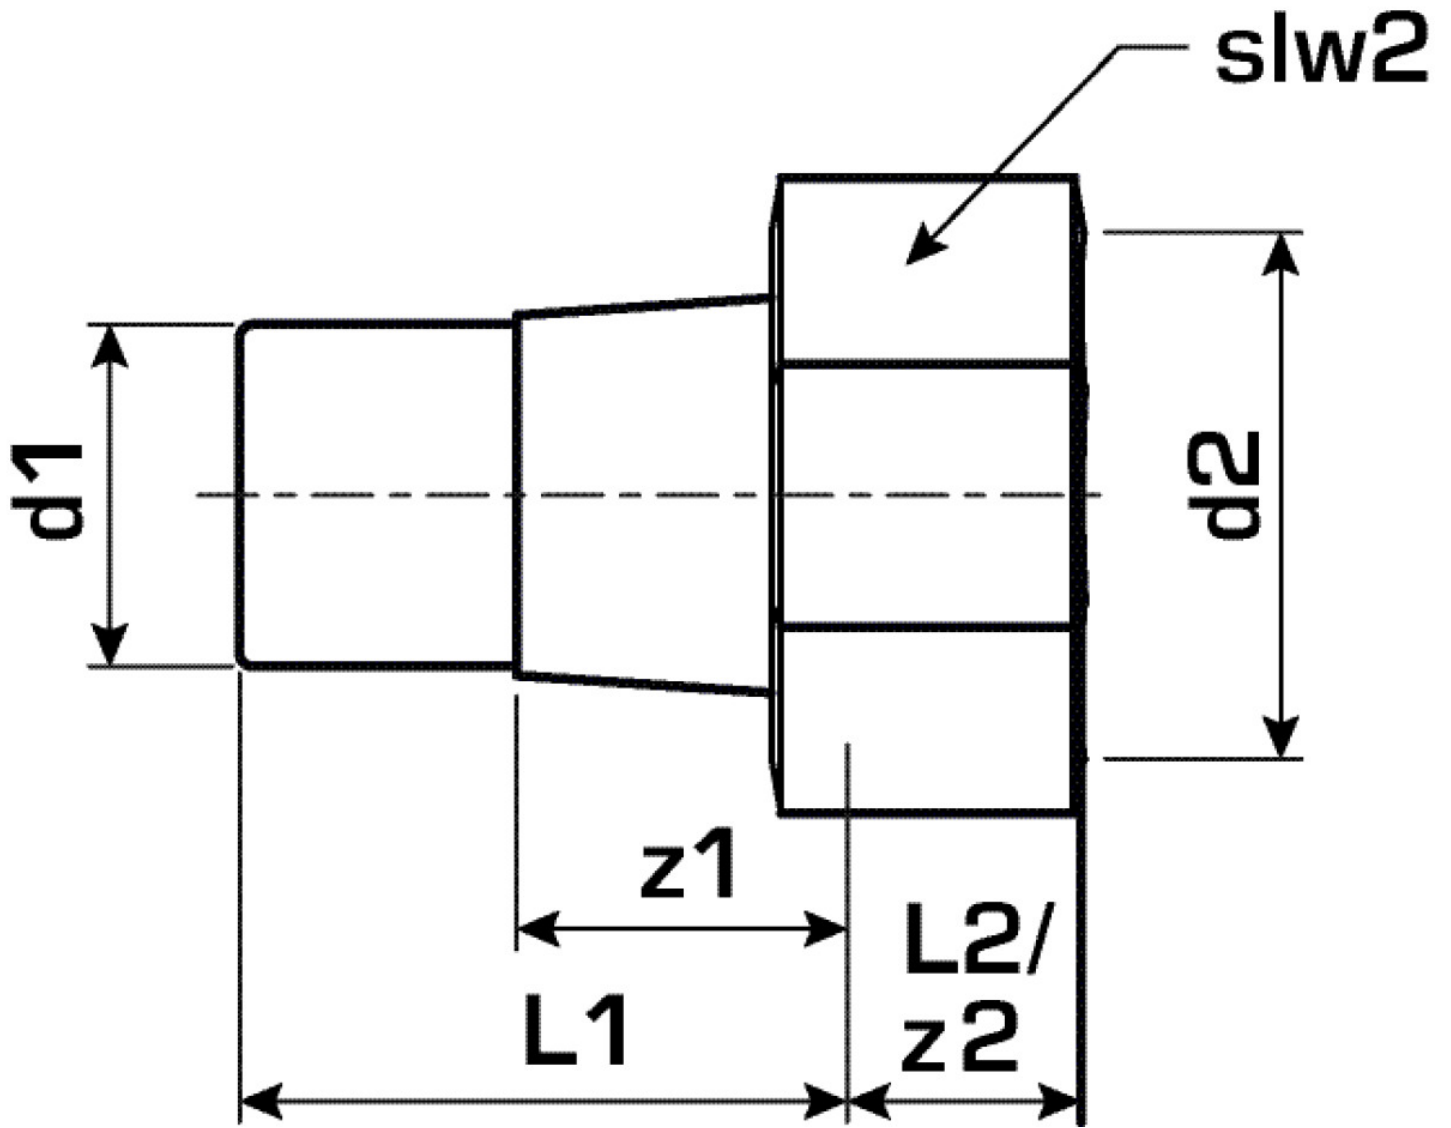

KELEN

KE57 KELEN PP-RCT fitting connection with female screw connection 20x1"

2762001

Areas of application

KELEN PP-RCT polyfusion weld fitting, flat sealing, including EPDM seal
plastic socket or EPDM seal available separately!

Approvals:

Specifications

Article information

port 1	Kunststoffschweißmuffe
port 2	Innengewinde zylindrisch BSPT-Rp (ISO 7-1 / EN 10226-1)
design	gerade

Product information

VPE1	5,00 SA1
VPE2	40,00 KT1
VPE3	160,00 KT2
VPE4	3840,00 PAL
weight	0,072 KGM
text	KELEN PP-RCT fitting connection with female screw connection
INTRNR	39174000
main material group	KELEN
material group	KELEN metal fittings
code	KE57

Art. No	label	d1 mm	L1 mm	L2 mm	z1 mm	z2 mm	slw2
2762001	20x1"	20	42	9	25	9	36