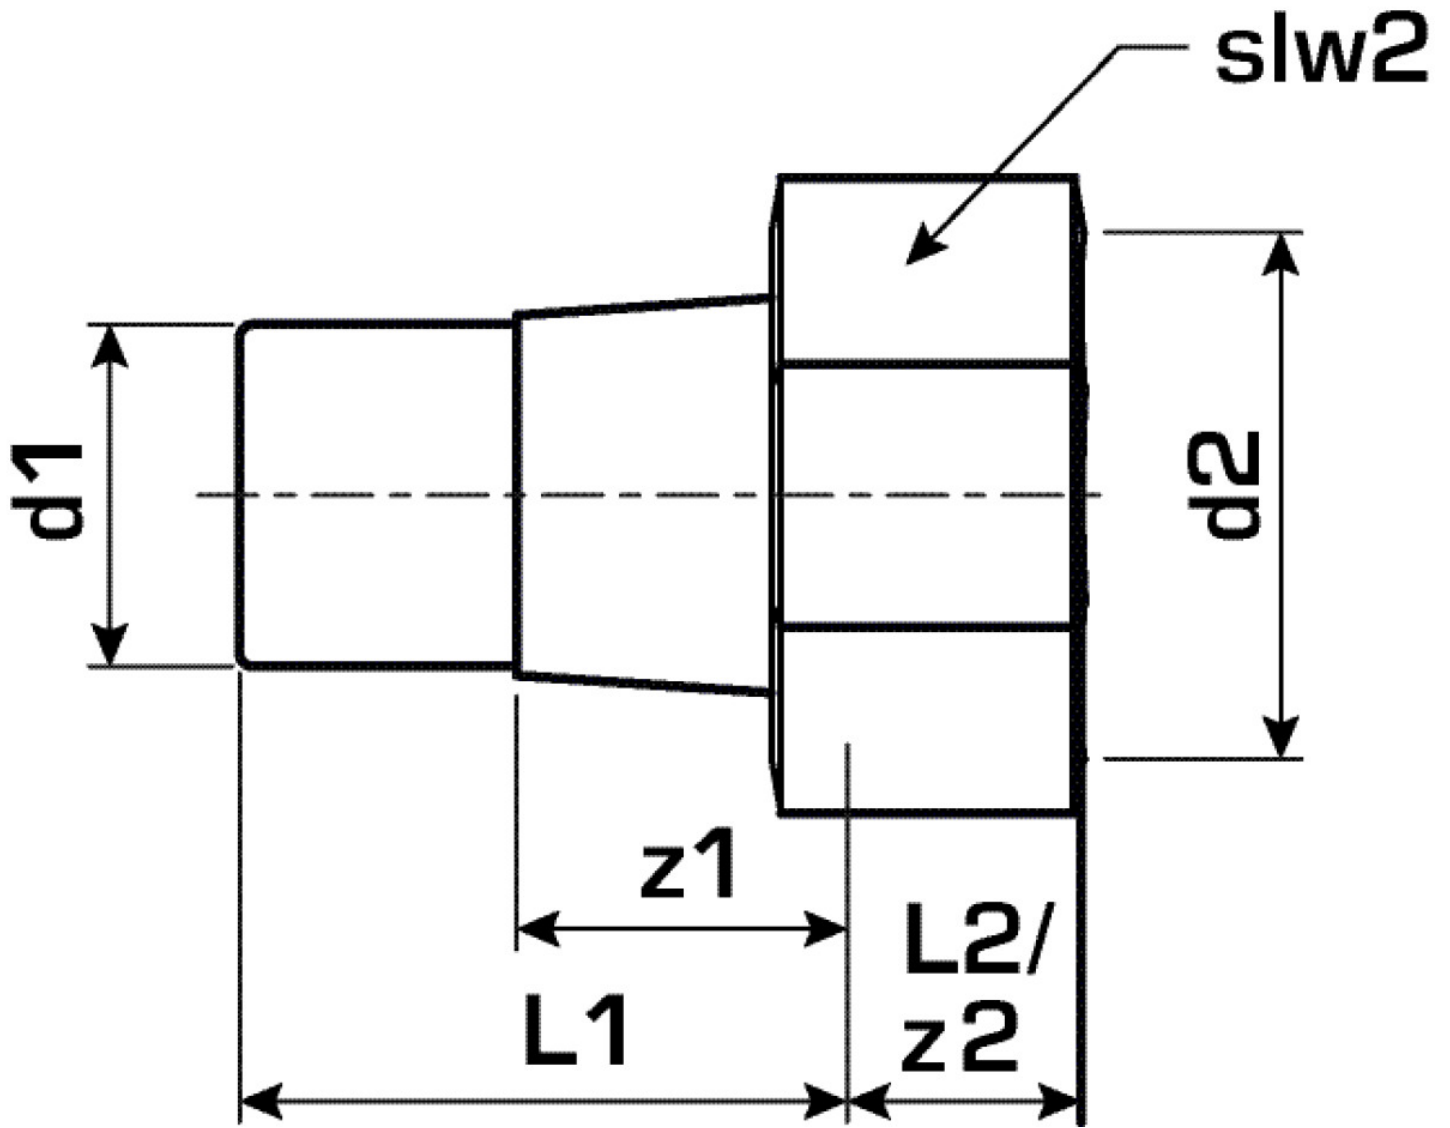

KELEN

KE57 KELEN PP-RCT fitting connection with female screw connection 32x6/4"

2763001

Areas of application

KELEN PP-RCT polyfusion weld fitting, flat sealing, including EPDM seal
plastic socket or EPDM seal available separately!

Approvals:

Specifications

Article information

port 1	Kunststoffschweißmuffe
port 2	Innengewinde zylindrisch BSPT-Rp (ISO 7-1 / EN 10226-1)
design	gerade

Product information

VPE1	3,00 SA1
VPE2	18,00 KT1
VPE3	72,00 KT2
VPE4	1728,00 PAL
weight	0,142 KGM
text	KELEN PP-RCT fitting connection with female screw connection
INTRNR	39174000
main material group	KELEN
material group	KELEN metal fittings
code	KE57

Art. No	label	d1 mm	L1 mm	L2 mm	z1 mm	z2 mm	slw2
2763001	32x6/4"	32	56	11	30	11	52