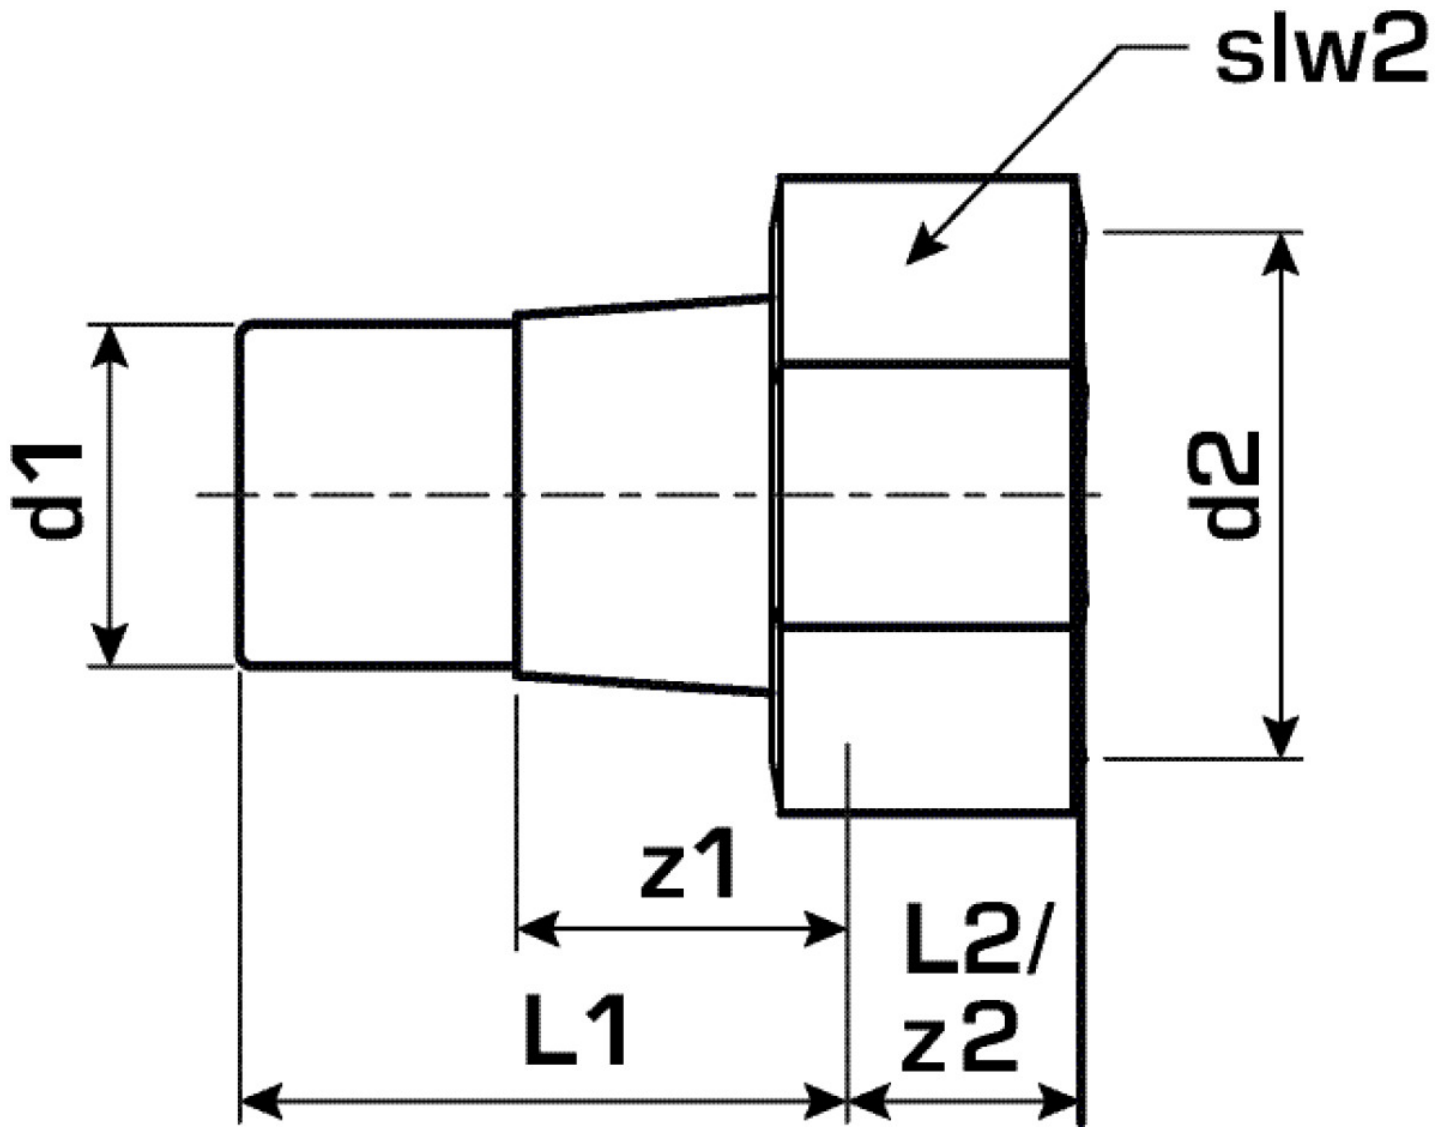

KELEN

KE57 KELEN PP-RCT fitting connection with female screw connection 32x6/4"

2763001

Areas of application

KELEN PP-RCT polyfusion weld fitting, flat sealing, including EPDM seal
plastic socket or EPDM seal available separately!

Approvals:

KE KELIT GmbH

A 4020 Linz, Ignaz-Mayer-Straße 17, Austria, Europe

PHONE +43 (0) 50 779 E-MAIL office@kekELIT.com

www.kekELIT.com

Specifications

Article information

port 1	Kunststoffschweißmuffe
port 2	Innengewinde zylindrisch BSPT-Rp (ISO 7-1 / EN 10226-1)
design	gerade

Product information

VPE1	3,00 SA1
VPE2	18,00 KT1
VPE3	72,00 KT2
VPE4	1728,00 PAL
weight	0,142 KGM
text	KELEN PP-RCT fitting connection with female screw connection
INTRNR	39174000
main material group	KELEN
material group	KELEN metal fittings
code	KE57

Art. No	label	d1 mm	L1 mm	L2 mm	z1 mm	z2 mm	slw2
2763001	32x6/4"	32	56	11	30	11	52