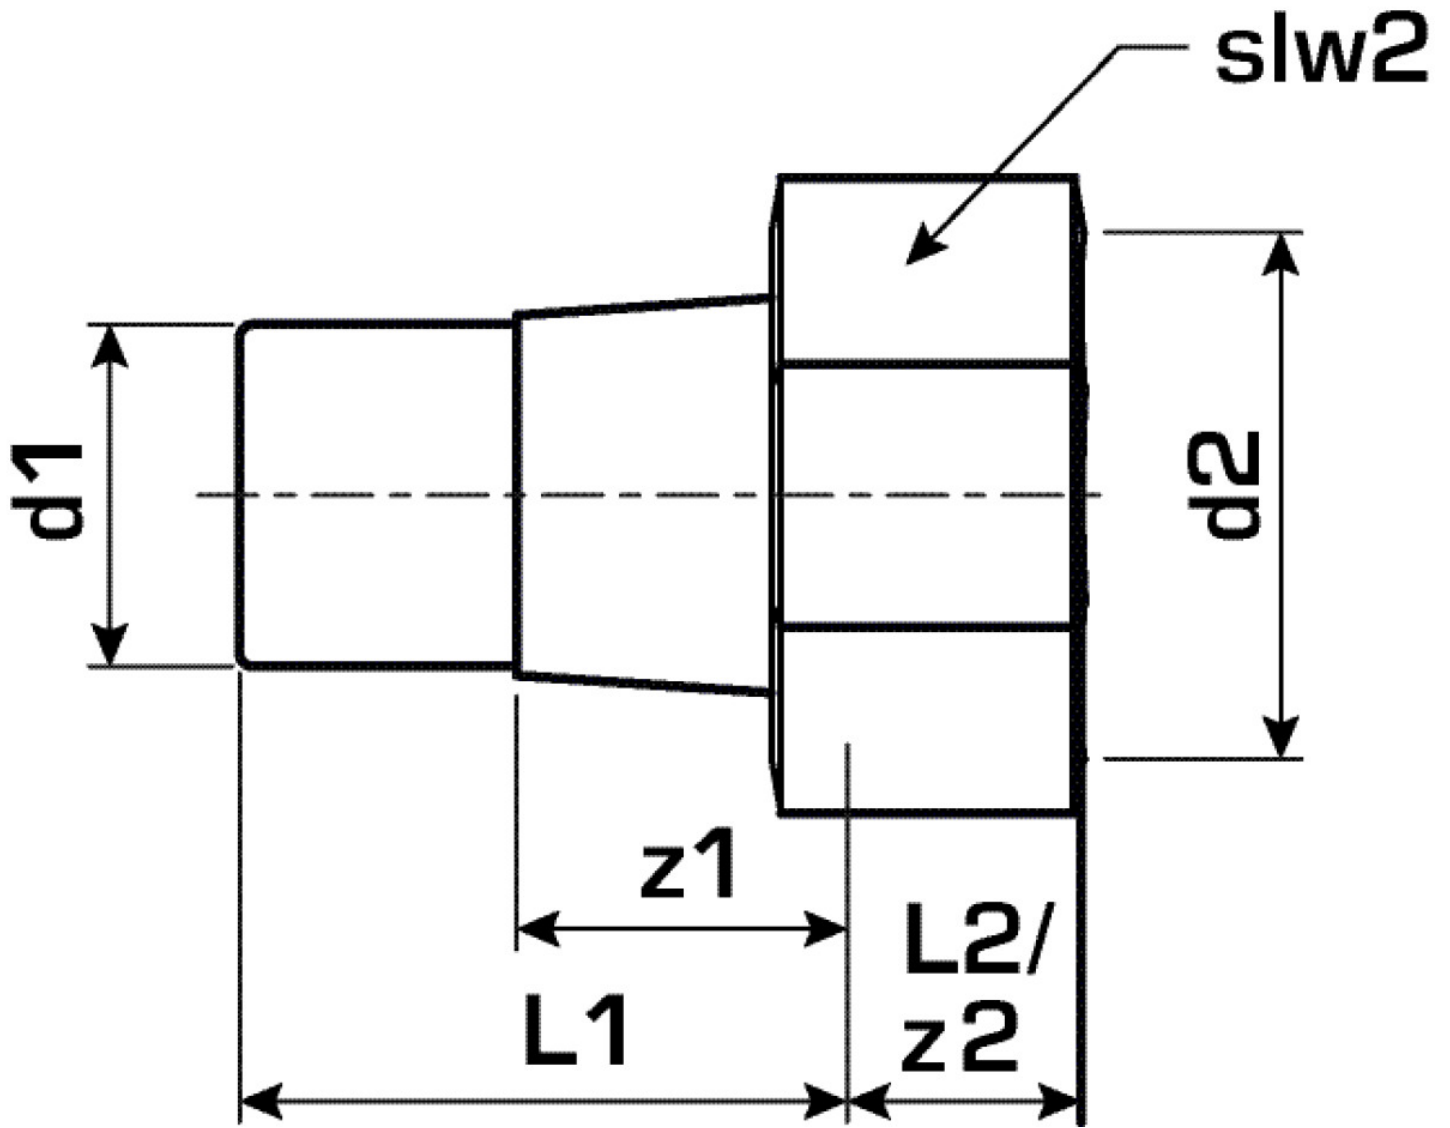

KELEN

KE57 KELEN PP-RCT fitting connection with female screw connection 40x2"

2763501

Areas of application

KELEN PP-RCT polyfusion weld fitting, flat sealing, including EPDM seal
plastic socket or EPDM seal available separately!

Approvals:

KE KELIT GmbH

A 4020 Linz, Ignaz-Mayer-Straße 17, Austria, Europe

PHONE +43 (0) 50 779 E-MAIL office@kekELIT.com

www.kekELIT.com

Specifications

Article information

port 1	Kunststoffschweißmuffe
port 2	Innengewinde zylindrisch BSPT-Rp (ISO 7-1 / EN 10226-1)
design	gerade

Product information

VPE1	2,00 SA1
VPE2	10,00 KT1
VPE3	40,00 KT2
VPE4	960,00 PAL
weight	0,333 KGM
text	KELEN PP-RCT fitting connection with female screw connection
INTRNR	39174000
main material group	KELEN
material group	KELEN metal fittings
code	KE57

Art. No	label	d1 mm	L1 mm	L2 mm	z1 mm	z2 mm	slw2
2763501	40x2"	40	87	16	36	16	66