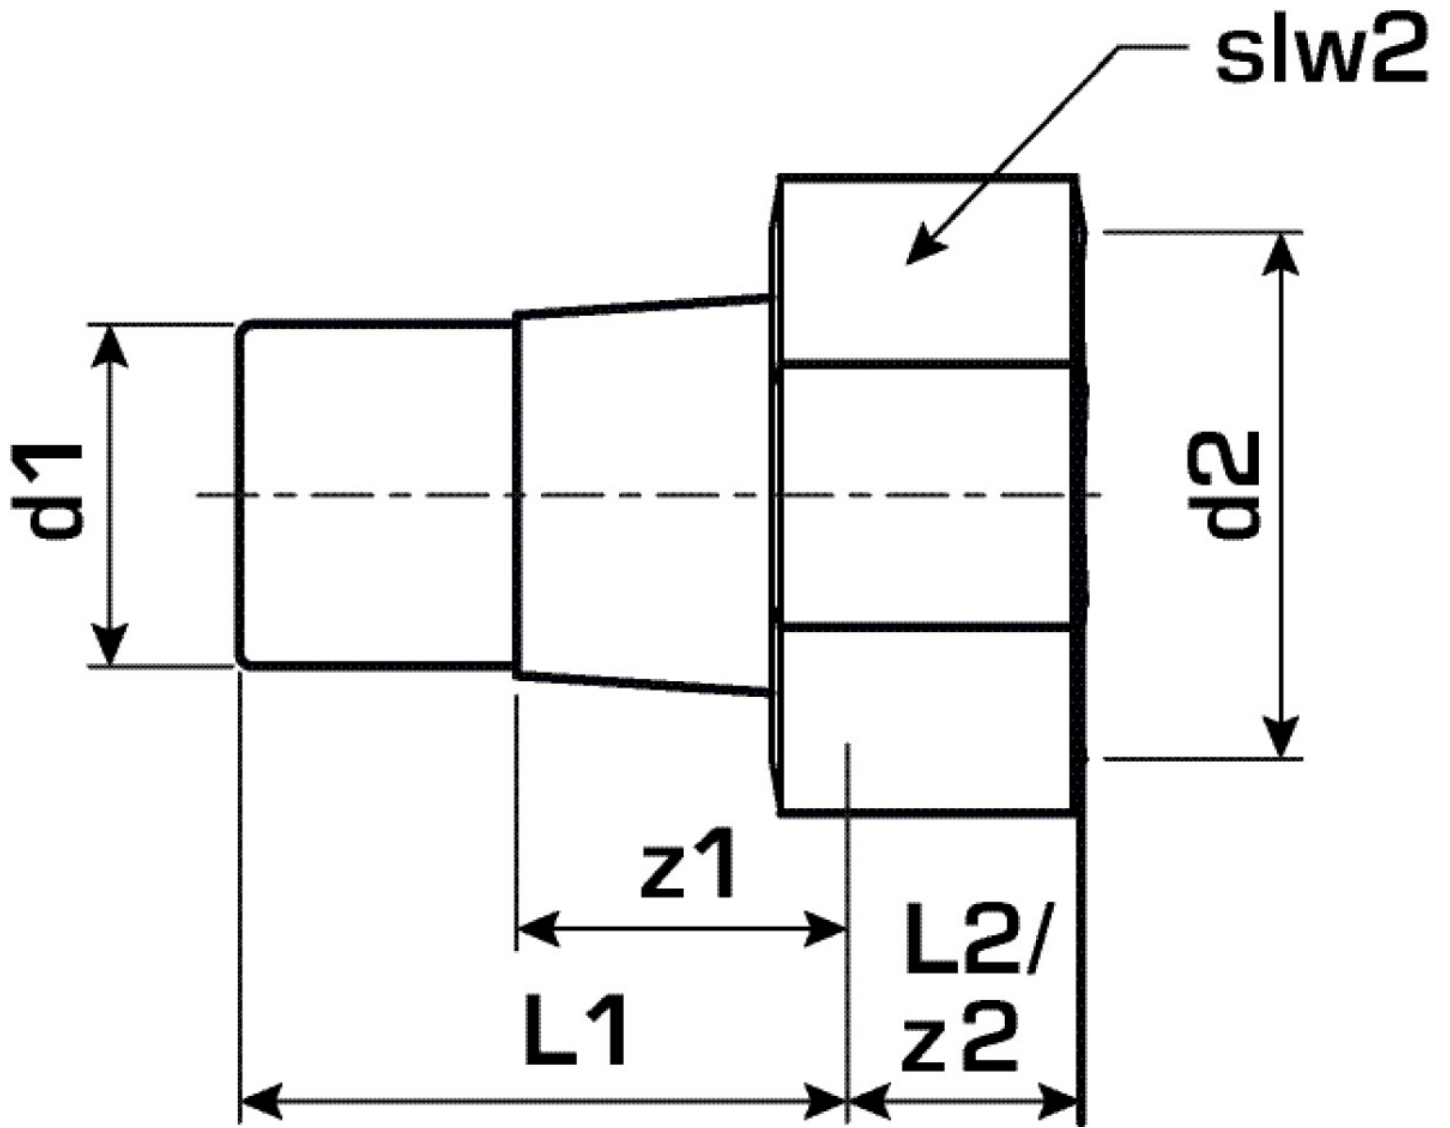

KELEN

KE57 KELEN PP-RCT fitting connection with female screw connection 63x2 3/4"

2764501

Areas of application

KELEN PP-RCT polyfusion weld fitting, flat sealing, including EPDM seal
plastic socket or EPDM seal available separately!

Approvals:

KE KELIT GmbH

A 4020 Linz, Ignaz-Mayer-Straße 17, Austria, Europe

PHONE +43 (0) 50 779 E-MAIL office@kekELIT.com

www.kekELIT.com

Specifications

Article information

port 1	Kunststoffschweißmuffe
port 2	Innengewinde zylindrisch BSPT-Rp (ISO 7-1 / EN 10226-1)
design	gerade

Product information

VPE1	1,00 SA1
VPE2	7,00 KT1
VPE3	28,00 KT2
VPE4	672,00 PAL
weight	0,479 KGM
text	KELEN PP-RCT fitting connection with female screw connection
INTRNR	39174000
main material group	KELEN
material group	KELEN metal fittings
code	KE57

Art. No	label	d1 mm	L1 mm	L2 mm	z1 mm	z2 mm	slw2
2764501	63x2 3/4"	63	87	16	36	16	86