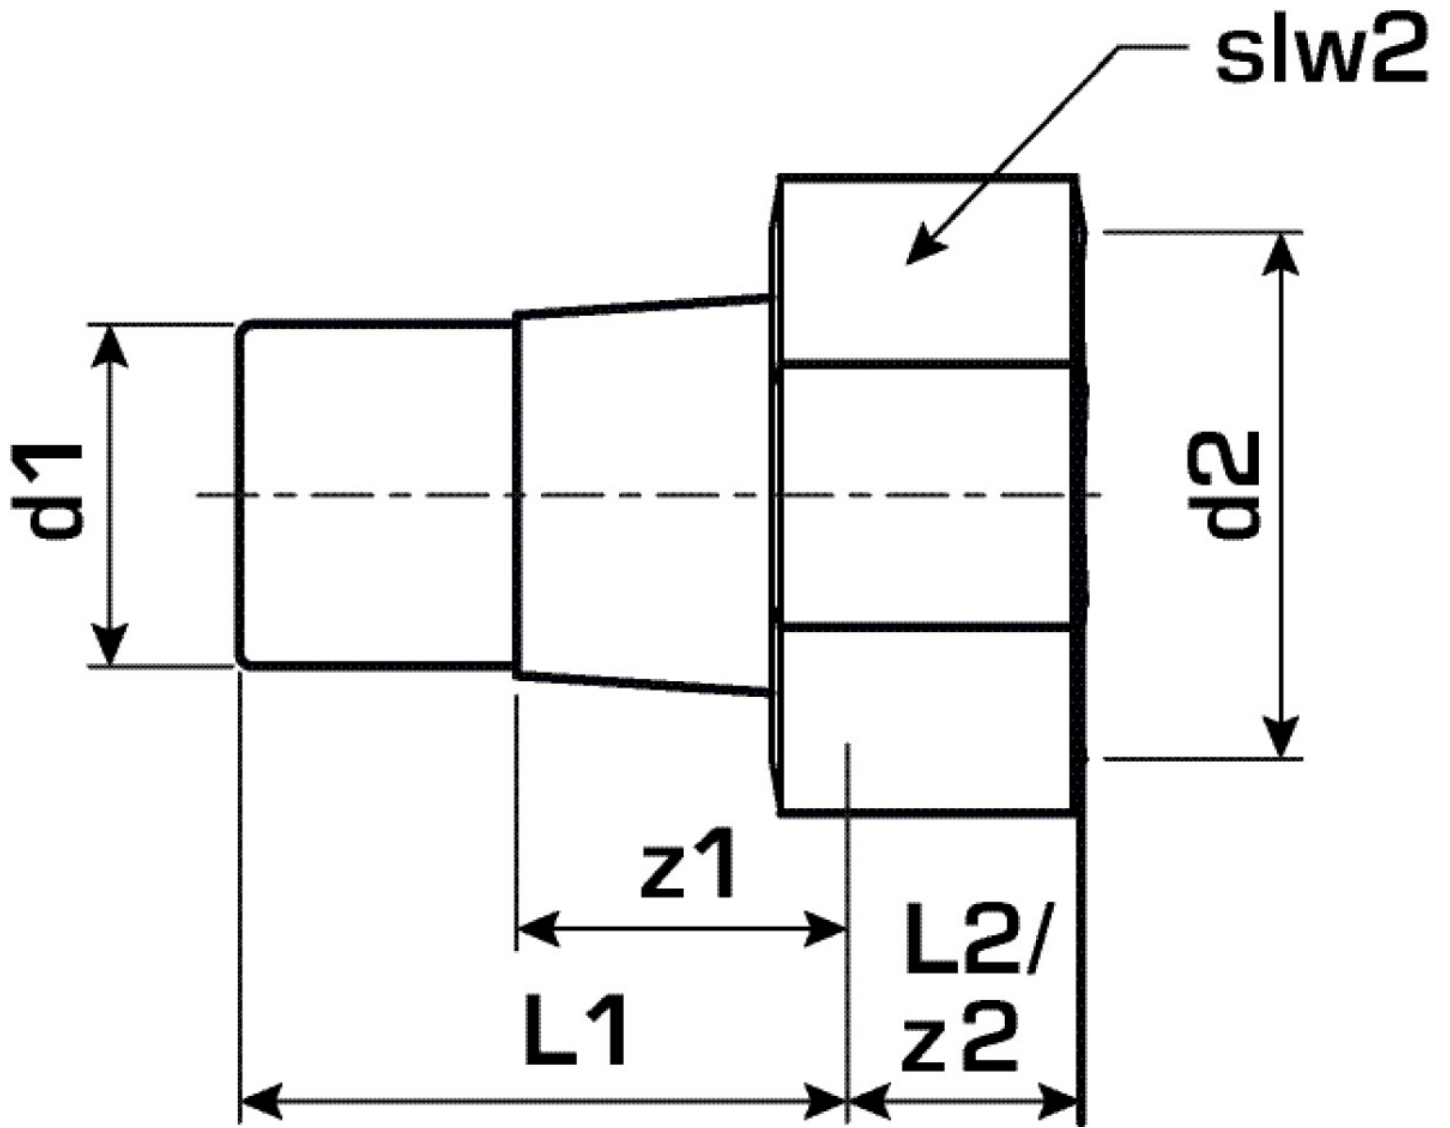

KELEN

KE57 KELEN PP-RCT fitting connection with female screw connection 75x3 1/4"

2765001

Areas of application

KELEN PP-RCT polyfusion weld fitting, flat sealing, including EPDM seal
plastic socket or EPDM seal available separately!

Approvals:

KE KELIT GmbH

A 4020 Linz, Ignaz-Mayer-Straße 17, Austria, Europe

PHONE +43 (0) 50 779 E-MAIL office@kekelit.com

www.kekelit.com

Specifications

Article information

port 1	Kunststoffschweißmuffe
port 2	Innengewinde zylindrisch BSPT-Rp (ISO 7-1 / EN 10226-1)
design	gerade

Product information

VPE1	1,00 SA1
VPE2	5,00 KT1
VPE3	20,00 KT2
VPE4	480,00 PAL
weight	1,061 KGM
text	KELEN PP-RCT fitting connection with female screw connection
INTRNR	39174000
main material group	KELEN
material group	KELEN metal fittings
code	KE57

Art. No	label	d1 mm	L1 mm	L2 mm	z1 mm	z2 mm	slw2
2765001	75x3 1/4"	75	92	21	42	21	108