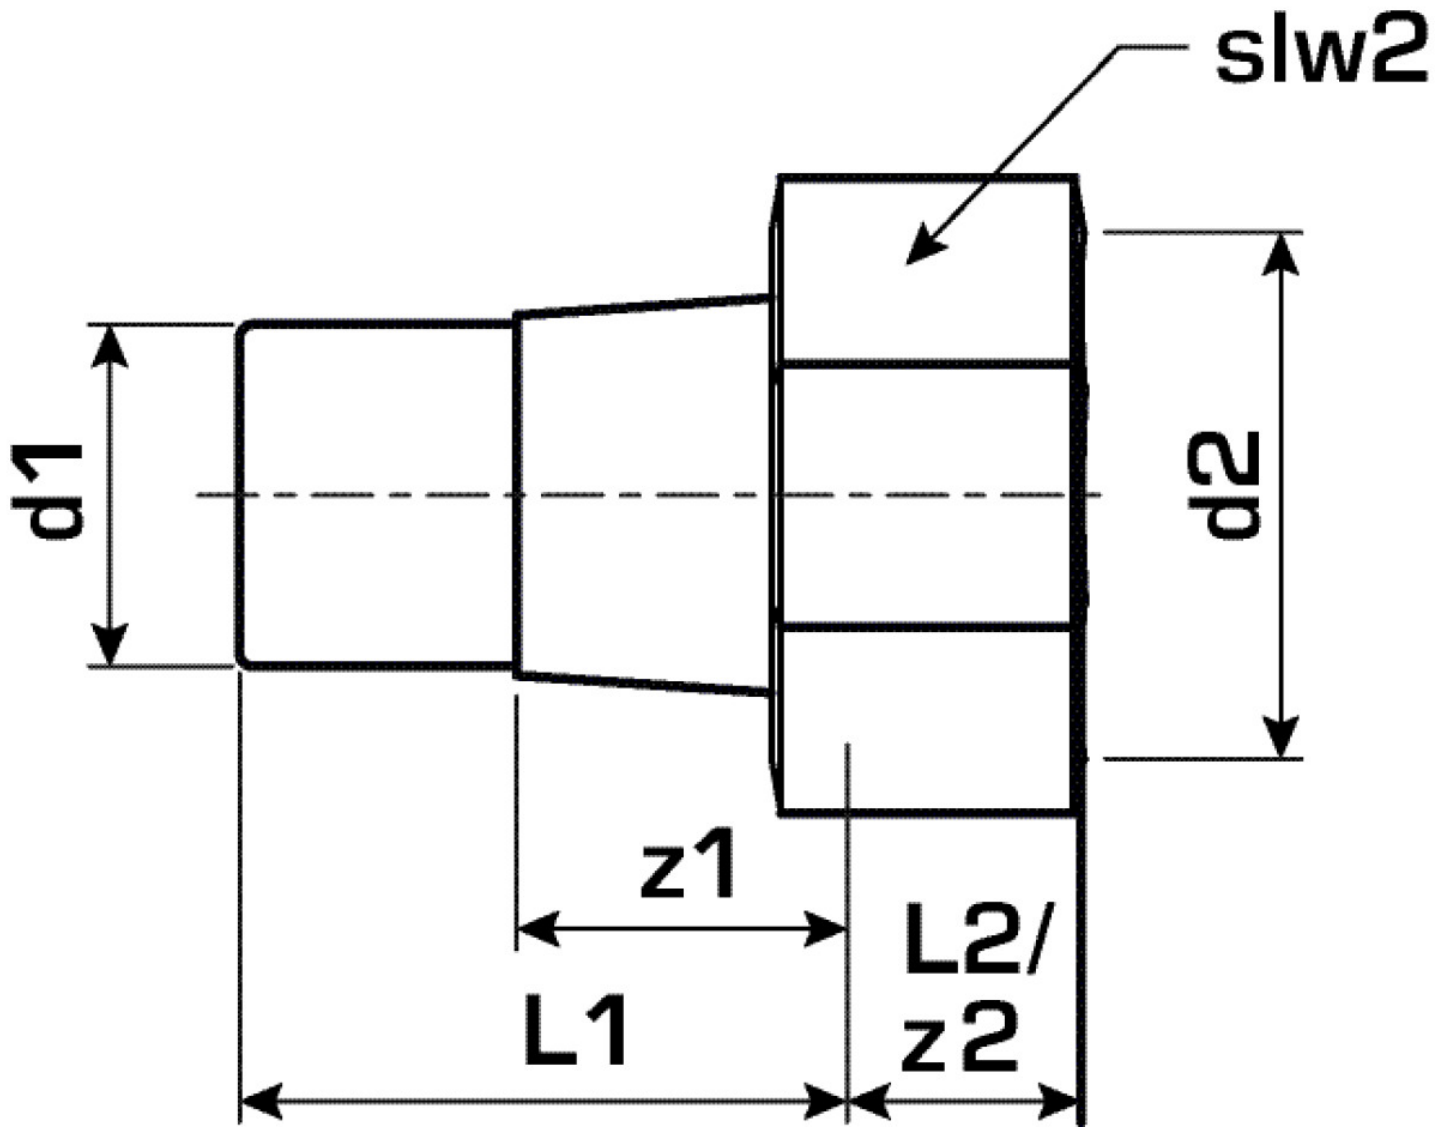

KELEN

KE57 KELEN PP-RCT fitting connection with female screw connection 90x3 3/4"

2765501

Areas of application

KELEN PP-RCT polyfusion weld fitting, flat sealing, including EPDM seal
plastic socket or EPDM seal available separately!

Approvals:

KE KELIT GmbH

A 4020 Linz, Ignaz-Mayer-Straße 17, Austria, Europe

PHONE +43 (0) 50 779 E-MAIL office@kekELIT.com

www.kekELIT.com

Specifications

Article information

port 1	Kunststoffschweißmuffe
port 2	Innengewinde zylindrisch BSPT-Rp (ISO 7-1 / EN 10226-1)
design	gerade

Product information

VPE1	1,00 SA1
VPE2	2,00 KT1
VPE3	8,00 KT2
VPE4	192,00 PAL
weight	1,538 KGM
text	KELEN PP-RCT fitting connection with female screw connection
INTRNR	39174000
main material group	KELEN
material group	KELEN metal fittings
code	KE57

Art. No	label	d1 mm	L1 mm	L2 mm	z1 mm	z2 mm	slw2
2765501	90x3 3/4"	90	90	22	42	22	122