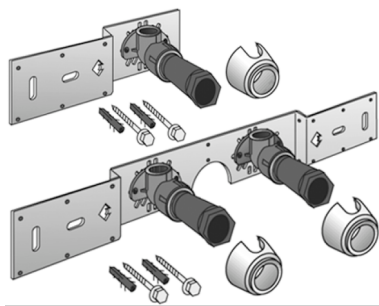

KELEN

KE85 KELEN PP-RCT connection set 20x1/2" single conn.

2629041

Areas of application

With KE83 wall bracket fitting elbow 90°, sound-insulated, stopper, metal mount, plugs and fastening element

DO NOT screw in any threaded pipes and cast iron fittings!

execution Einzel

Product information

VPE1 1,00 KT1

VPE2 15,00 KT2

weight 0,416 KGM

text KELEN PP-RCT connection set

INTRNR 39174000

main material group KELEN

material group KELEN metal fittings

code KE85

Art. No	label	d1 mm
---------	-------	-------

2629041	20x1/2" single conn.	20
---------	----------------------	----

KE KELIT GmbH

A 4020 Linz, Ignaz-Mayer-Straße 17, Austria, Europe