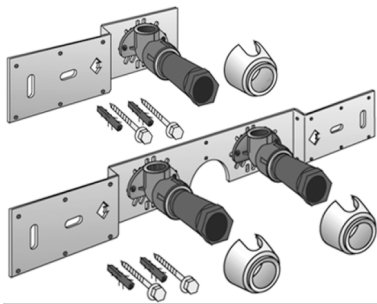

KELEN

KE85 KELEN PP-RCT connection set 20x1/2" 8-10cm

2629101

Areas of application

With KE83 wall bracket fitting elbow 90°, sound-insulated, stopper, metal mount, plugs and fastening element

DO NOT screw in any threaded pipes and cast iron fittings!

execution Doppel flach

Product information

VPE1 1,00 KT1

VPE2 15,00 KT2

weight 0,793 KGM

text KELEN PP-RCT connection set

INTRNR 39174000

main material group KELEN

material group KELEN metal fittings

code KE85

Art. No	label	d1 mm
---------	-------	-------

2629101	20x1/2" 8-10cm	20
---------	----------------	----