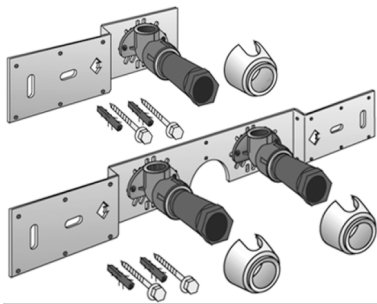

KELEN

KE85 KELEN PP-RCT connection set 20x1/2" 8-10cm

2629101

Areas of application

With KE83 wall bracket fitting elbow 90°, sound-insulated, stopper, metal mount, plugs and fastening element

DO NOT screw in any threaded pipes and cast iron fittings!

execution Doppel flach

Product information

VPE1 1,00 KT1

VPE2 15,00 KT2

weight 0,793 KGM

text KELEN PP-RCT connection set

INTRNR 39174000

main material group KELEN

material group KELEN metal fittings

code KE85

Art. No	label	d1 mm
---------	-------	-------

2629101	20x1/2" 8-10cm	20
---------	----------------	----

KE KELIT GmbH

A 4020 Linz, Ignaz-Mayer-Straße 17, Austria, Europe