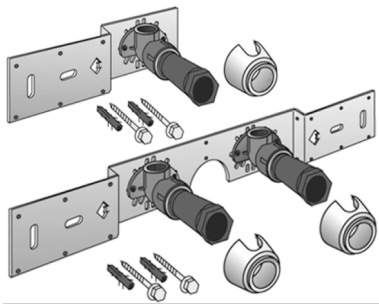

## KE85 KELEN PP-RCT connection set 20x1/2" 15cm

2629151

### Areas of application

With KE83 wall bracket fitting elbow 90°, sound-insulated, stopper, metal mount, plugs and fastening element

DO NOT screw in any threaded pipes and cast iron fittings!