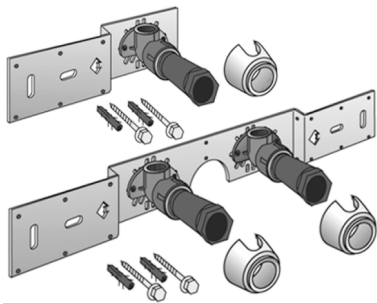

KELEN

KE85 KELEN PP-RCT connection set 20x1/2" 15cm

2629151

Areas of application

With KE83 wall bracket fitting elbow 90°, sound-insulated, stopper, metal mount, plugs and fastening element

DO NOT screw in any threaded pipes and cast iron fittings!

execution Doppel flach

Product information

VPE1 1,00 KT1

VPE2 15,00 KT2

weight 0,819 KGM

text KELEN PP-RCT connection set

INTRNR 39174000

main material group KELEN

material group KELEN metal fittings

code KE85

Art. No	label	d1 mm
---------	-------	-------

2629151	20x1/2" 15cm	20
---------	--------------	----

KE KELIT GmbH

A 4020 Linz, Ignaz-Mayer-Straße 17, Austria, Europe