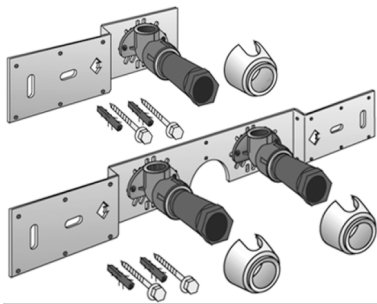

KELEN

KE85 KELEN PP-RCT connection set 25x1/2" 8-10cm

2629111

Areas of application

With KE83 wall bracket fitting elbow 90°, sound-insulated, stopper, metal mount, plugs and fastening element

DO NOT screw in any threaded pipes and cast iron fittings!

execution Doppel flach

Product information

VPE1 1,00 KT1

VPE2 15,00 KT2

weight 0,843 KGM

text KELEN PP-RCT connection set

INTRNR 39174000

main material group KELEN

material group KELEN metal fittings

code KE85

Art. No	label	d1 mm
---------	-------	-------

2629111	25x1/2" 8-10cm	25
---------	----------------	----

KE KELIT GmbH

A 4020 Linz, Ignaz-Mayer-Straße 17, Austria, Europe