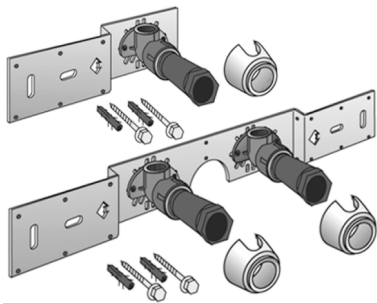

## KE85 KELEN PP-RCT connection set 25x1/2" 8-10cm

2629111

### Areas of application

With KE83 wall bracket fitting elbow 90°, sound-insulated, stopper, metal mount, plugs and fastening element

DO NOT screw in any threaded pipes and cast iron fittings!