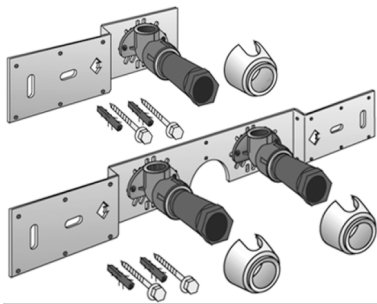

KELEN

KE85 KELEN PP-RCT connection set 25x1/2" 15cm

2629161

Areas of application

With KE83 wall bracket fitting elbow 90°, sound-insulated, stopper, metal mount, plugs and fastening element

DO NOT screw in any threaded pipes and cast iron fittings!

execution Doppel flach

Product information

VPE1 1,00 KT1

VPE2 15,00 KT2

weight 0,869 KGM

text KELEN PP-RCT connection set

INTRNR 39174000

main material group KELEN

material group KELEN metal fittings

code KE85

Art. No	label	d1 mm
---------	-------	-------

2629161	25x1/2" 15cm	25
---------	--------------	----

KE KELIT GmbH

A 4020 Linz, Ignaz-Mayer-Straße 17, Austria, Europe