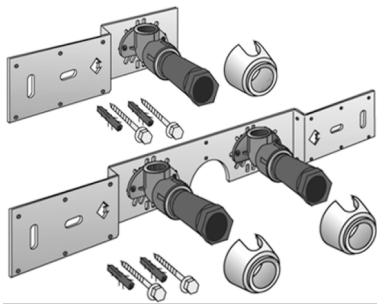

## KE85 KELEN PP-RCT connection set 25x1/2" 15cm

2629161

### Areas of application

With KE83 wall bracket fitting elbow 90°, sound-insulated, stopper, metal mount, plugs and fastening element

DO NOT screw in any threaded pipes and cast iron fittings!