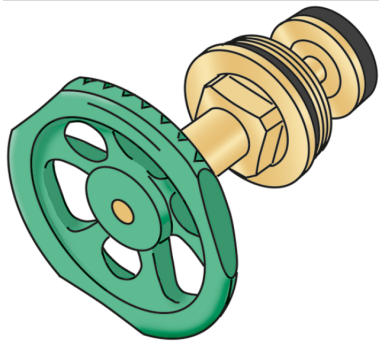

KELEN

K50F KELIT shut-off valve hand wheel bonnet 3/4"

2660970

Areas of application

Hand wheel - bonnet, compatible with KE50A d25x3/4" and KE50P d32x3/4"

Approvals:

KE KELIT GmbH

A 4020 Linz, Ignaz-Mayer-Straße 17, Austria, Europe

PHONE +43 (0) 50 779 E-MAIL office@kekelit.com

www.kekelit.com

Specifications

Product information	
VPE1	1,00 SA1
VPE2	40,00 KT1
VPE3	160,00 KT2
VPE4	3840,00 PAL
weight	0,098 KGM
text	KELIT shut-off valve hand wheel bonnet
INTRNR	84819000
main material group	KELEN
material group	KELEN accessories
code	K50F

Art. No	label	d1 mm	L1 mm	slw1
2660970	3/4"	50	46	17