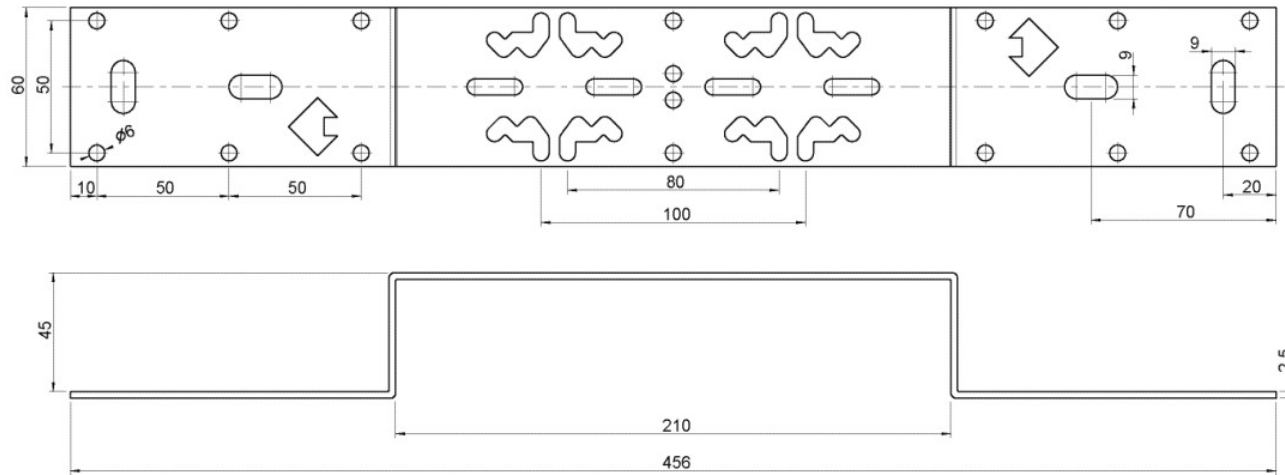

KELEN

K85A KELIT connector rail Single connection

2629030

Areas of application

For mounting KELEN, KETRIX, KELOX and STEELOX elbow wall bracket fittings, made of galvanised sheet metal

Specifications

Product information	
VPE1	1,00 KT1
VPE2	15,00 KT2
weight	0,231 KGM
text	KELIT connector rail
INTRNR	73269098
main material group	KELEN
material group	KELEN accessories
code	K85A