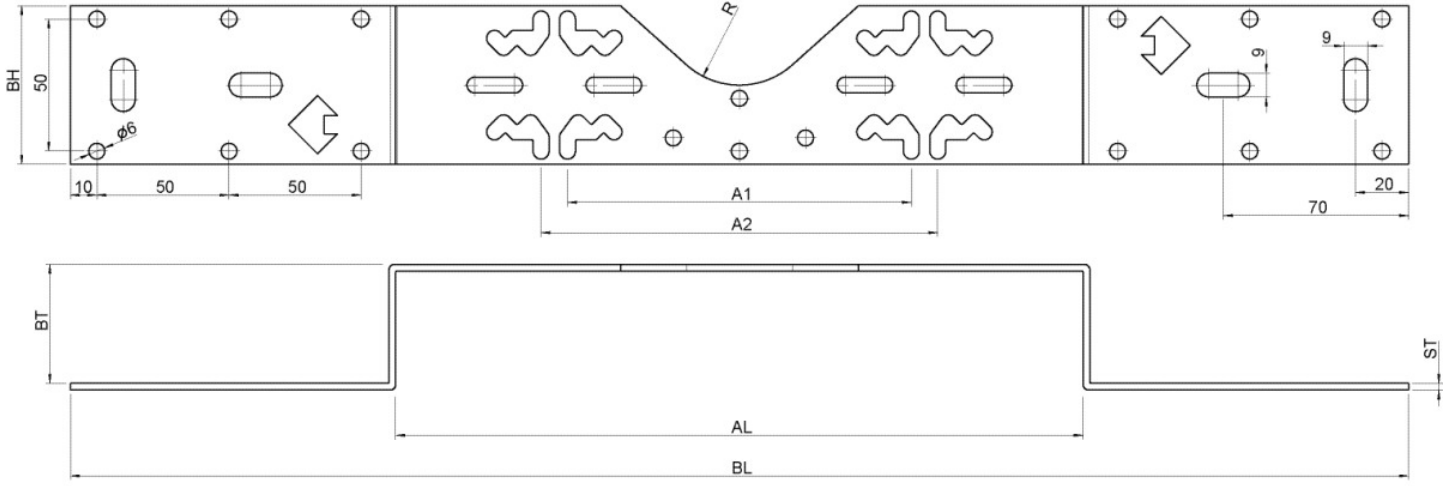

KELEN

K85A KELIT connector rail Single connection

2629030

Areas of application

For mounting KELEN, KETRIX, KELOX and STEELOX elbow wall bracket fittings, made of galvanised sheet metal

Specifications

Product information	
VPE1	1,00 KT1
VPE2	15,00 KT2
weight	0,231 KGM
text	KELIT connector rail
INTRNR	73269098
main material group	KELEN
material group	KELEN accessories
code	K85A