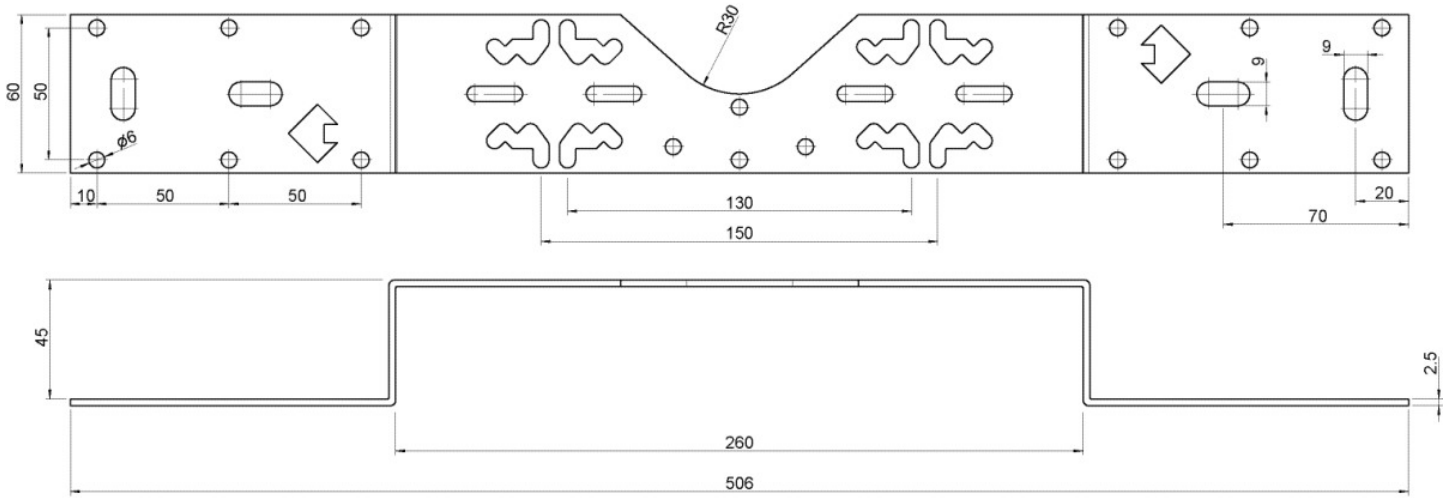

KELEN

K85A KELIT connector rail Single connection

2629030

Areas of application

For mounting KELEN, KETRIX, KELOX and STEELOX elbow wall bracket fittings, made of galvanised sheet metal

Specifications

Product information	
VPE1	1,00 KT1
VPE2	15,00 KT2
weight	0,231 KGM
text	KELIT connector rail
INTRNR	73269098
main material group	KELEN
material group	KELEN accessories
code	K85A