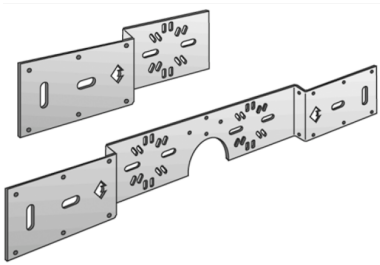

KELEN

K85A KELIT connector rail Single connection

2629030

Areas of application

For mounting KELEN, KETRIX, KELOX and STEELOX elbow wall bracket fittings, made of galvanised sheet metal

Specifications

Product information	
VPE1	1,00 KT1
VPE2	15,00 KT2
weight	0,231 KGM
text	KELIT connector rail
INTRNR	73269098
main material group	KELEN
material group	KELEN accessories
code	K85A