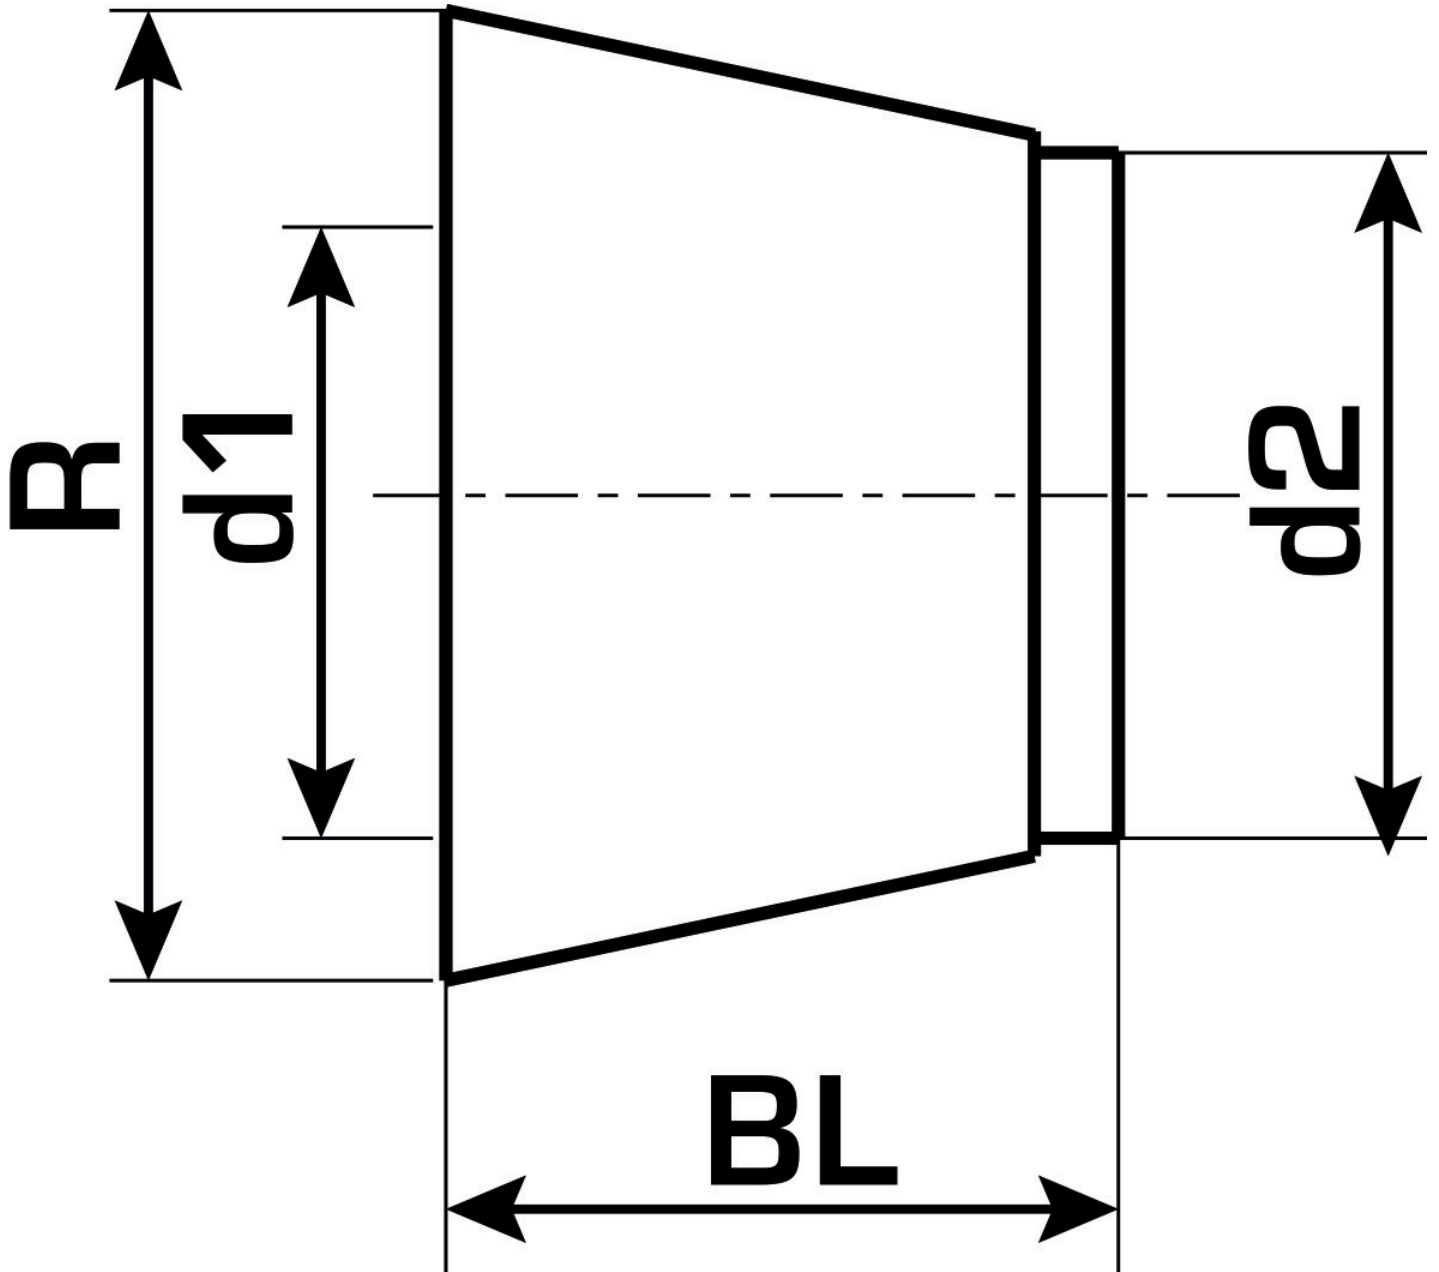

KELEN

K85K KELIT sound insulation cap
KMU/KMP/SMX477 16/20 1/2"

2678420

Areas of application

Sound decoupling for KELEN, KETRIX, KELOX and STEELOX elbow wall bracket fittings

Do NOT use for fastening!

Use ONLY in conjunction with separate pipe fitting fastenings!

Specifications

Article information

colour White

Product information

VPE1 1,00 SA1

weight 0,006 KGM

text KELIT sound insulation cap

INTRNR 39174000

main material group KELEN

material group KELEN accessories

code K85K

Art. No

2678420

label

KMU/KMP/SMX477 16/20 1/2"