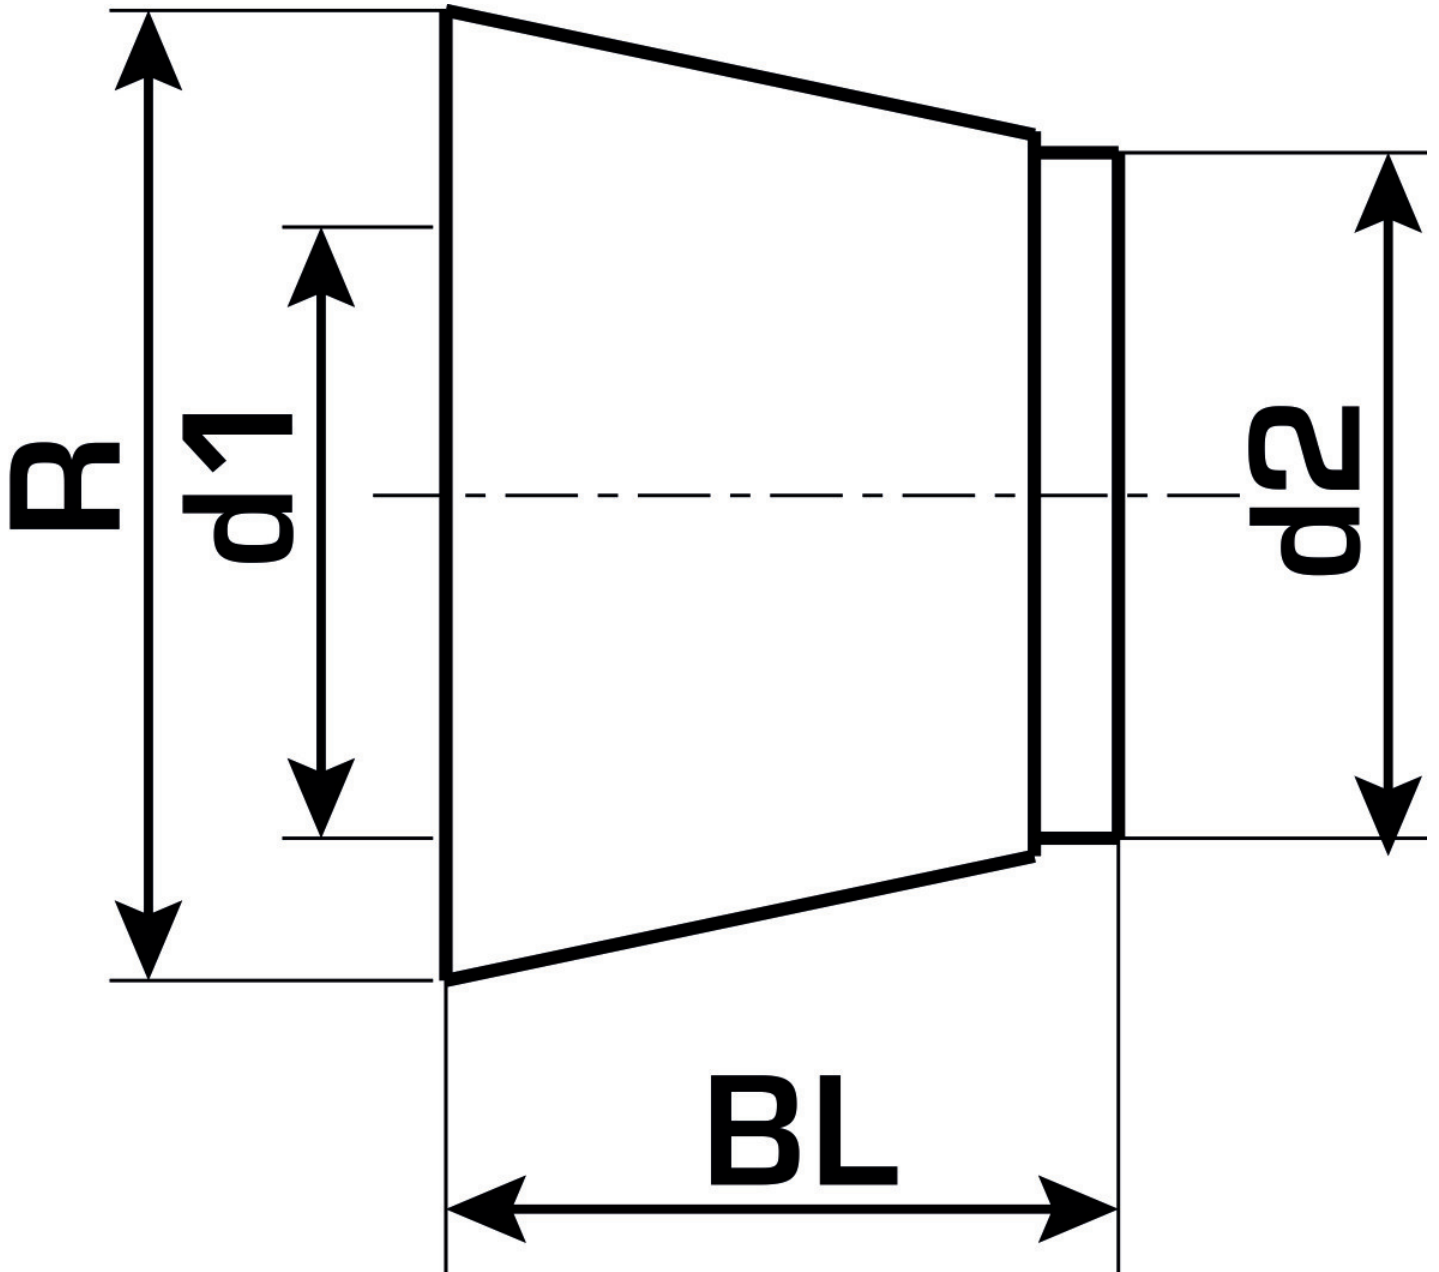

KELEN

K85K KELIT sound insulation cap K 20x1/2"

2678400

Areas of application

Sound decoupling for KELEN, KETRIX, KELOX and STEELOX elbow wall bracket fittings

Do NOT use for fastening!

Use ONLY in conjunction with separate pipe fitting fastenings!

Specifications

Article information

colour weiß

Product information

VPE1 1,00 SA1

weight 0,005 KGM

text KELIT sound insulation cap

INTRNR 39174000

main material group KELEN

material group KELEN accessories

code K85K

Art. No	label	d1	d2	L1
2678400	K 20x1/2"	41,5	53	52