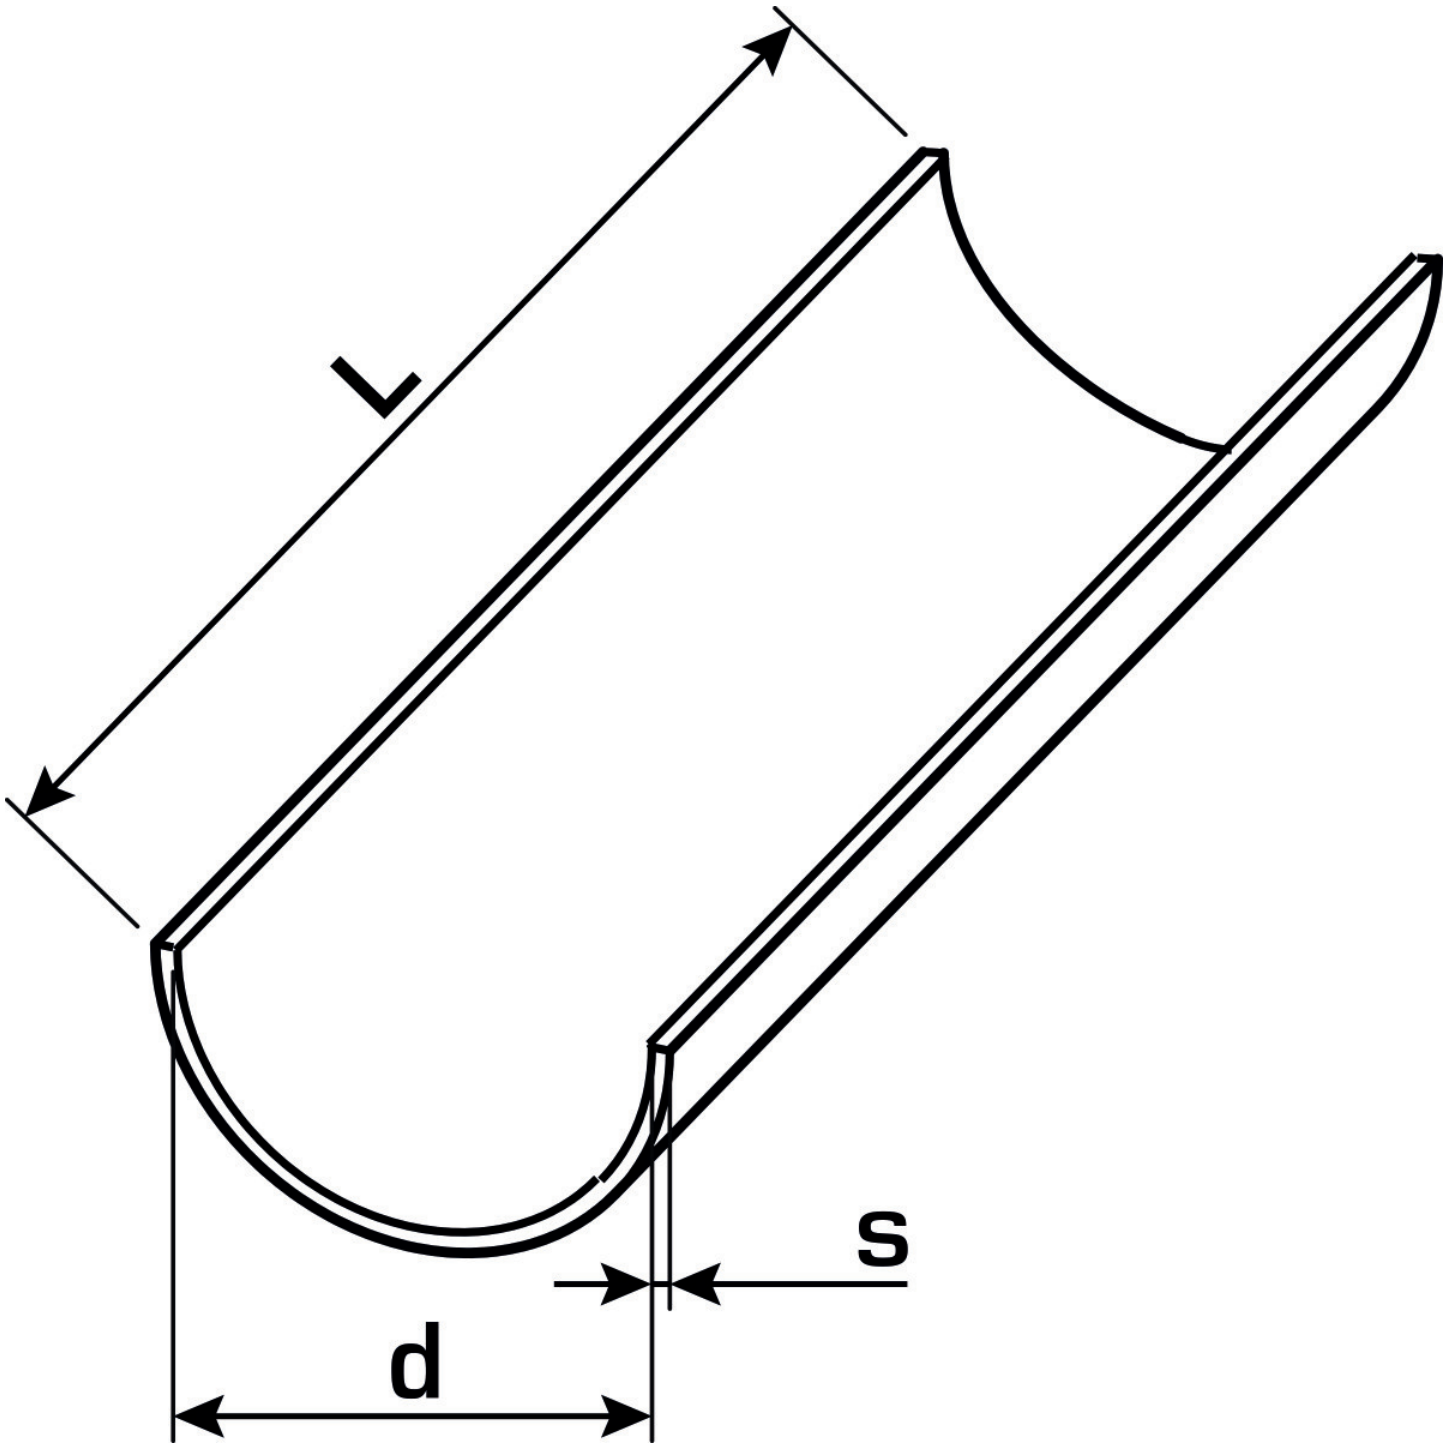

KELEN

K88 KELIT pipe channel 20 - 2m

2670300

Areas of application

Pipe channel made of galvanised sheet steel,

Sizes d16, 20, 25, 32, 40, 50 and 63mm (with 3m length) self-clamping on pipe.

Length indicated by the designation.

Specifications

Article information

colour Zinc

Technical properties

suitable for diameter 20 mm

Product information

VPE1 40,00 BND

L 2 m

weight 0,237 KGM

text KELIT pipe channel

INTRNR 72123000

main material group KELEN

material group KELEN accessories

code K88

Art. No	label	L1
2670300	20 - 2m	2000