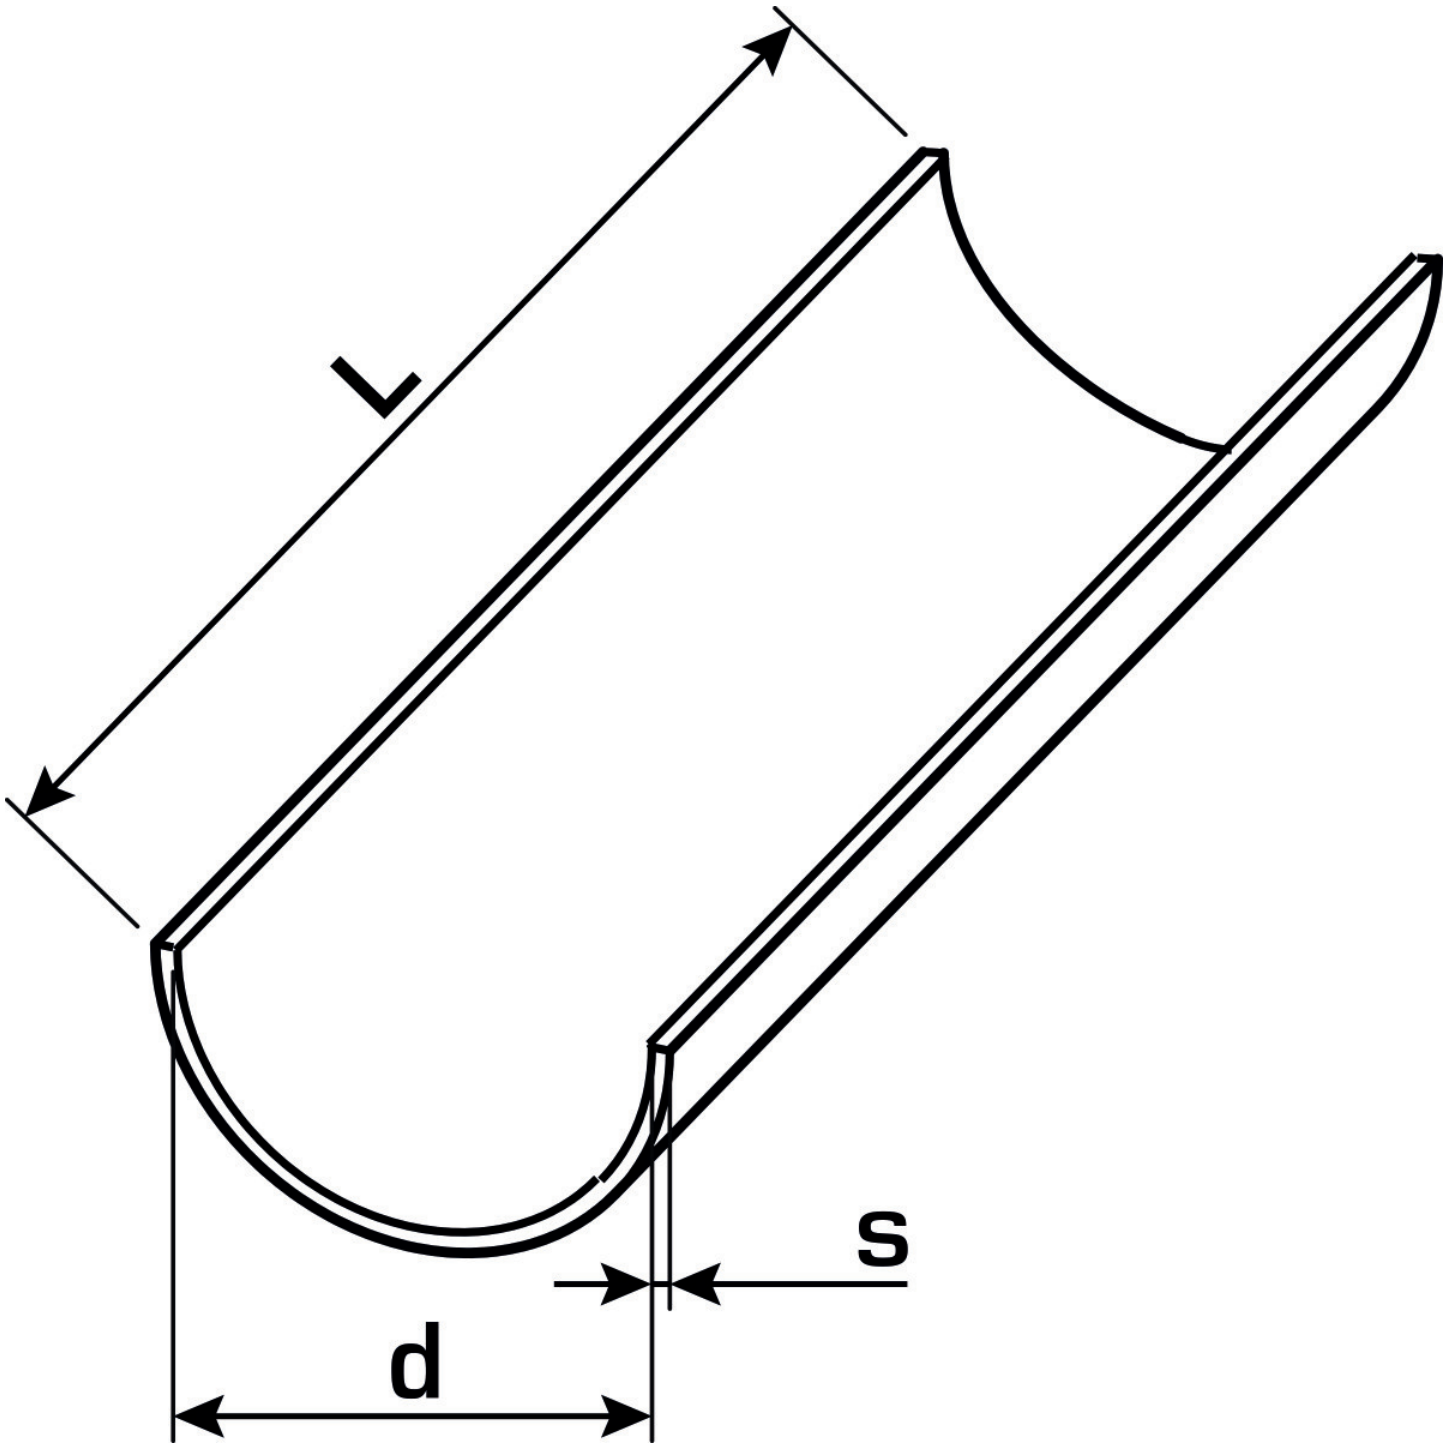

KELEN

K88 KELIT pipe channel 25 - 2m

2670600

Areas of application

Pipe channel made of galvanised sheet steel,

Sizes d16, 20, 25, 32, 40, 50 and 63mm (with 3m length) self-clamping on pipe.

Length indicated by the designation.

Specifications

Article information

colour Zinc

Technical properties

suitable for diameter 25 mm

Product information

VPE1 40,00 BND

L 2 m

weight 0,248 KGM

text KELIT pipe channel

INTRNR 72123000

main material group KELEN

material group KELEN accessories

code K88

Art. No	label	L1
2670600	25 - 2m	2000