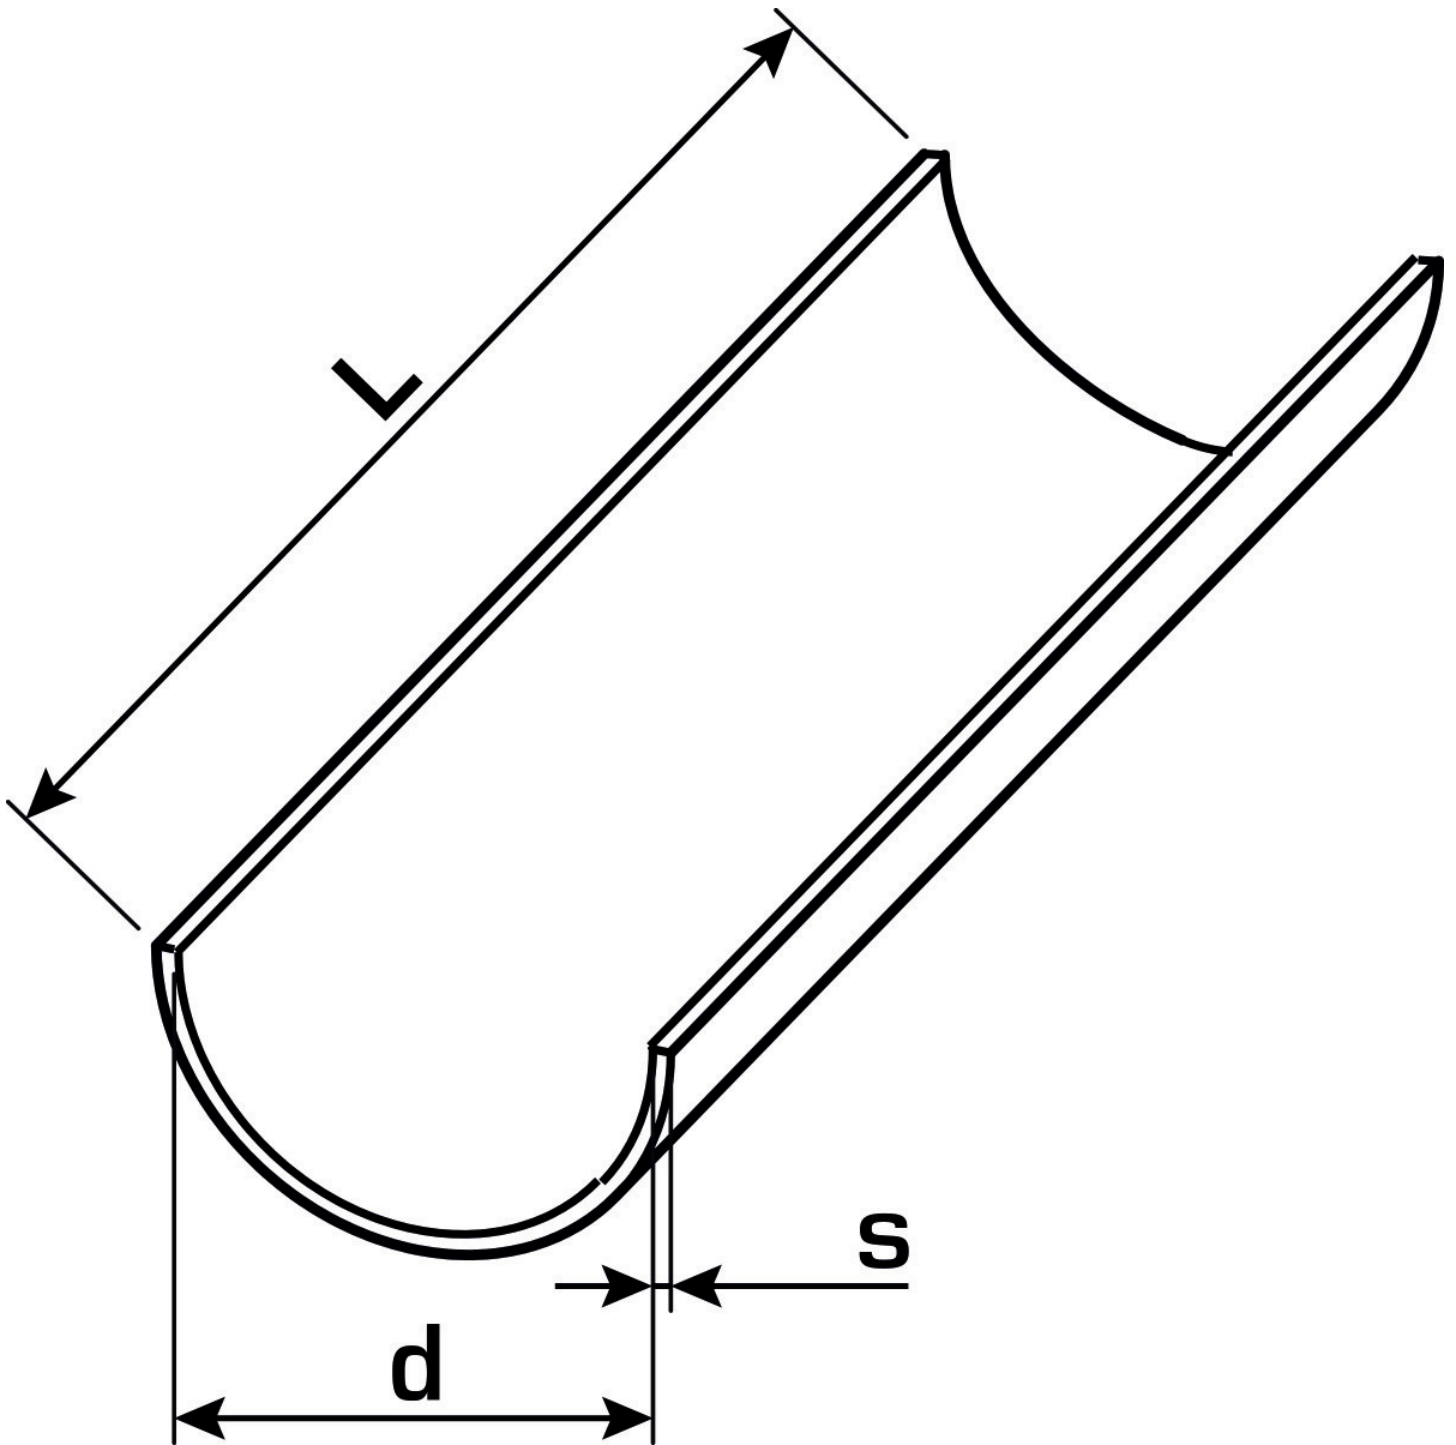

KELEN

K88 KELIT pipe channel 32 - 2m

2670900

Areas of application

Pipe channel made of galvanised sheet steel,

Sizes d16, 20, 25, 32, 40, 50 and 63mm (with 3m length) self-clamping on pipe.

Length indicated by the designation.

Specifications

Article information

colour Zink

Product information

VPE1 40,00 BND

L 2 m

weight 0,308 KGM

text KELIT pipe channel

INTRNR 72123000

main material group KELEN

material group KELEN accessories

code K88

Art. No	label	L1 m
2670900	32 - 2m	2