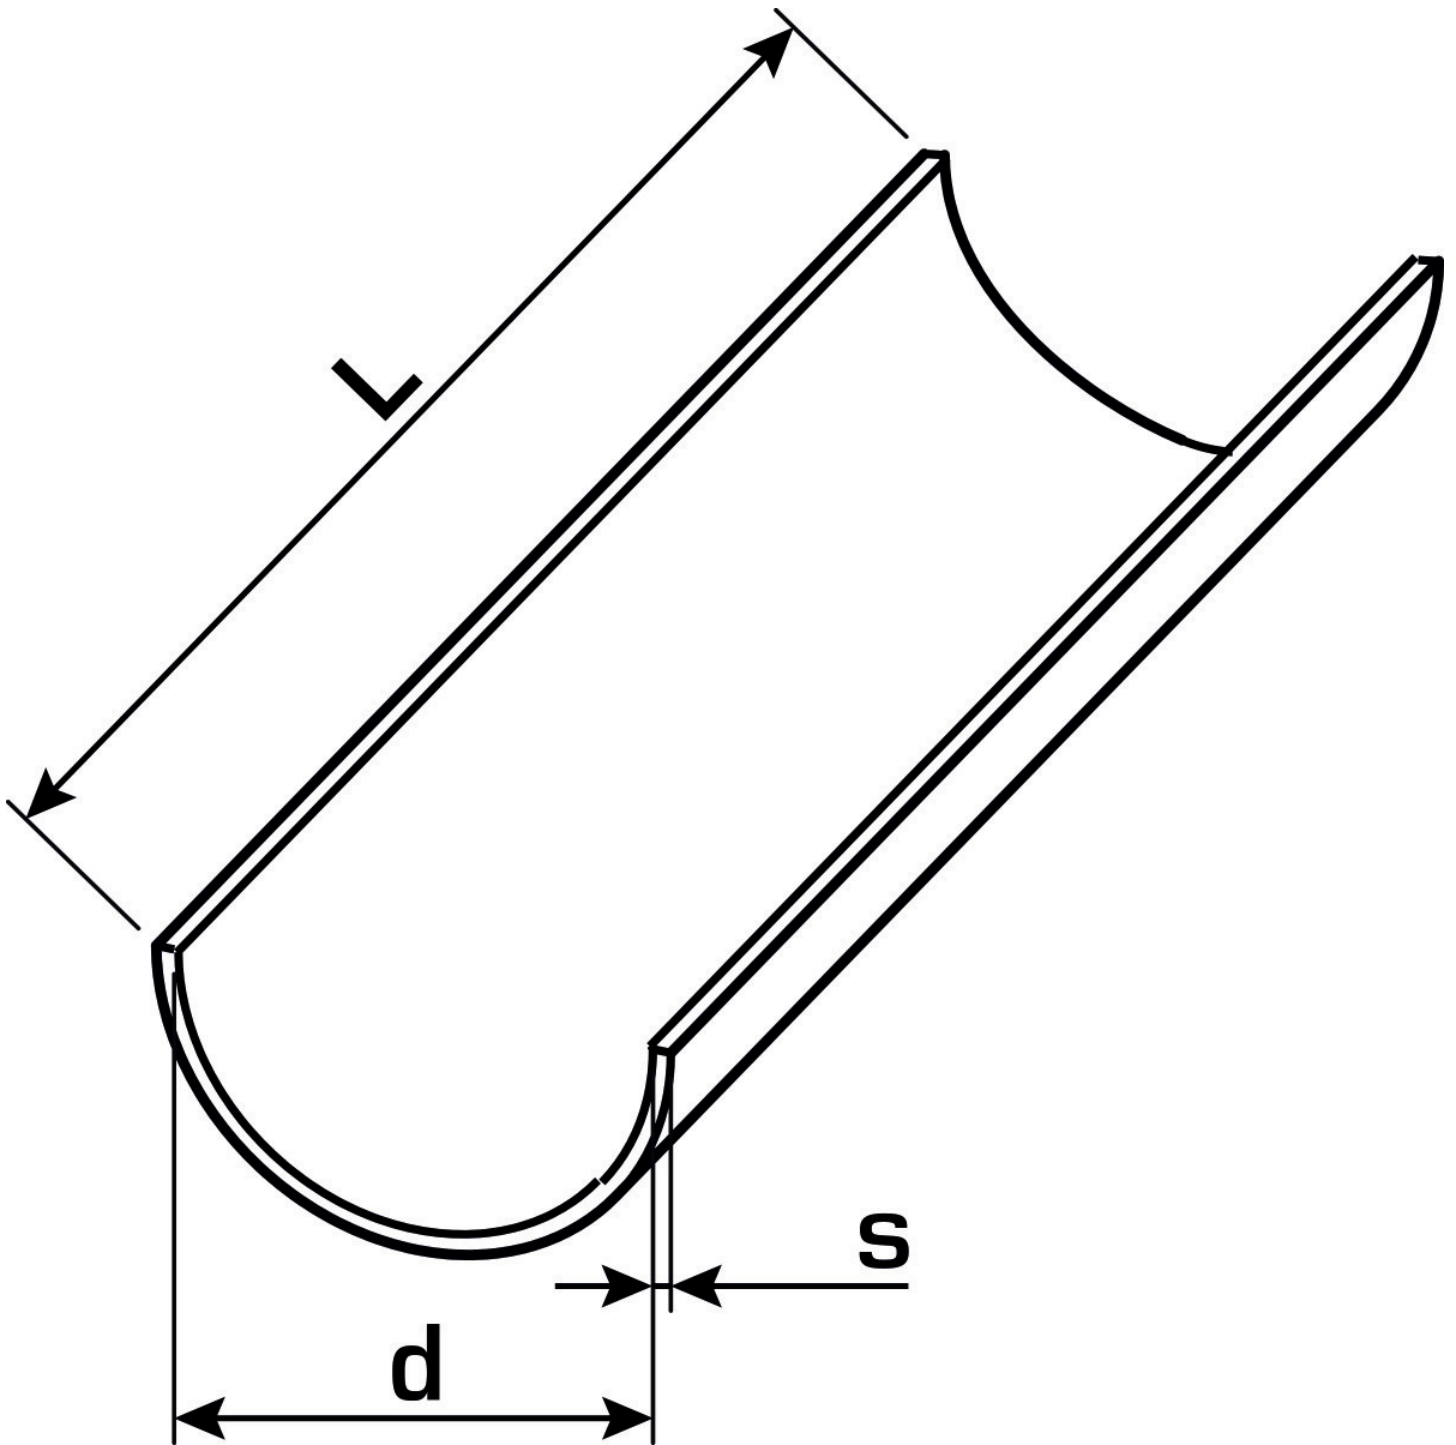

KELEN

K88 KELIT pipe channel 40 - 2m

2671000

Areas of application

Pipe channel made of galvanised sheet steel,

Sizes d16, 20, 25, 32, 40, 50 and 63mm (with 3m length) self-clamping on pipe.

Length indicated by the designation.

Specifications

Article information

colour Zink

Product information

VPE1 20,00 BND

L 2 m

weight 0,305 KGM

text KELIT pipe channel

INTRNR 72123000

main material group KELEN

material group KELEN accessories

code K88

Art. No	label	L1 m
2671000	40 - 2m	2