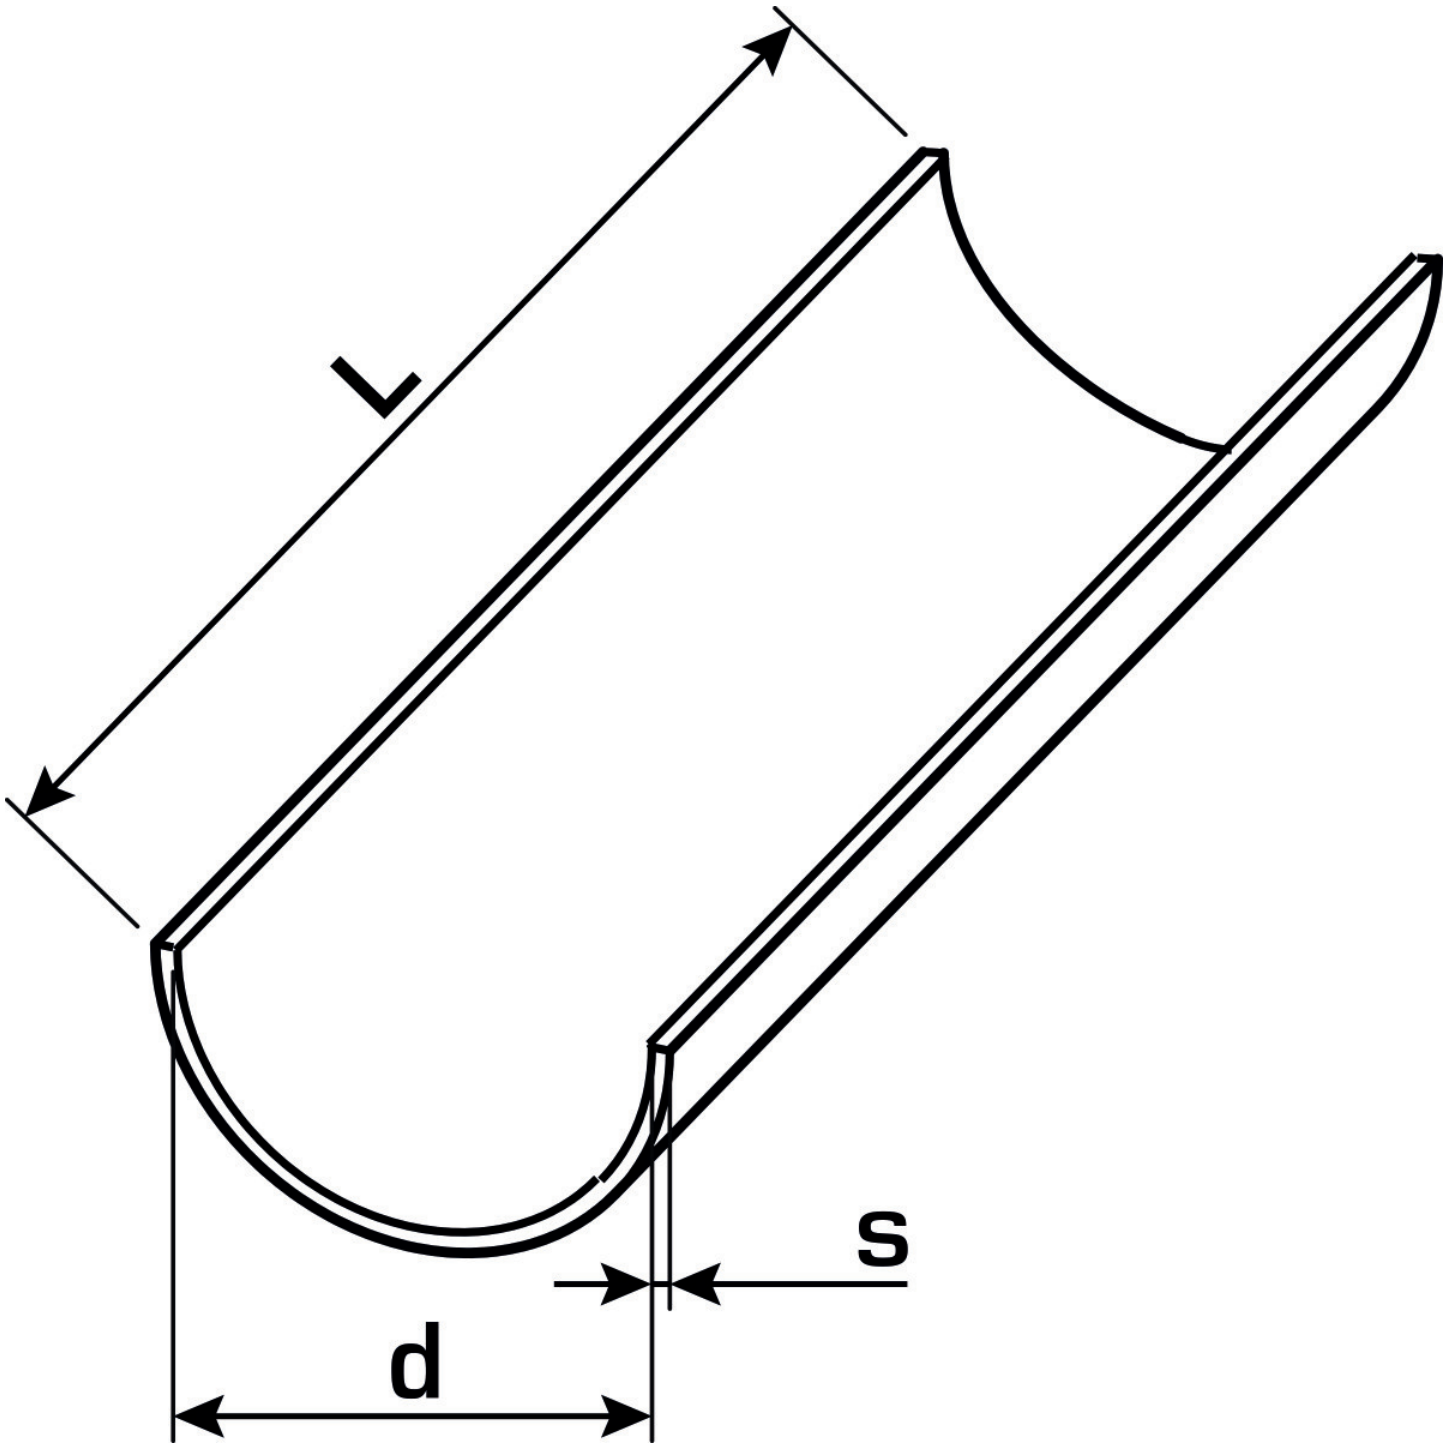

KELEN

K88 KELIT pipe channel 50 - 2m

2671100

Areas of application

Pipe channel made of galvanised sheet steel,

Sizes d16, 20, 25, 32, 40, 50 and 63mm (with 3m length) self-clamping on pipe.

Length indicated by the designation.

Specifications

Article information

colour Zink

Product information

VPE1 20,00 BND

L 2 m

weight 0,469 KGM

text KELIT pipe channel

INTRNR 72123000

main material group KELEN

material group KELEN accessories

code K88

Art. No	label	L1 m
2671100	50 - 2m	2