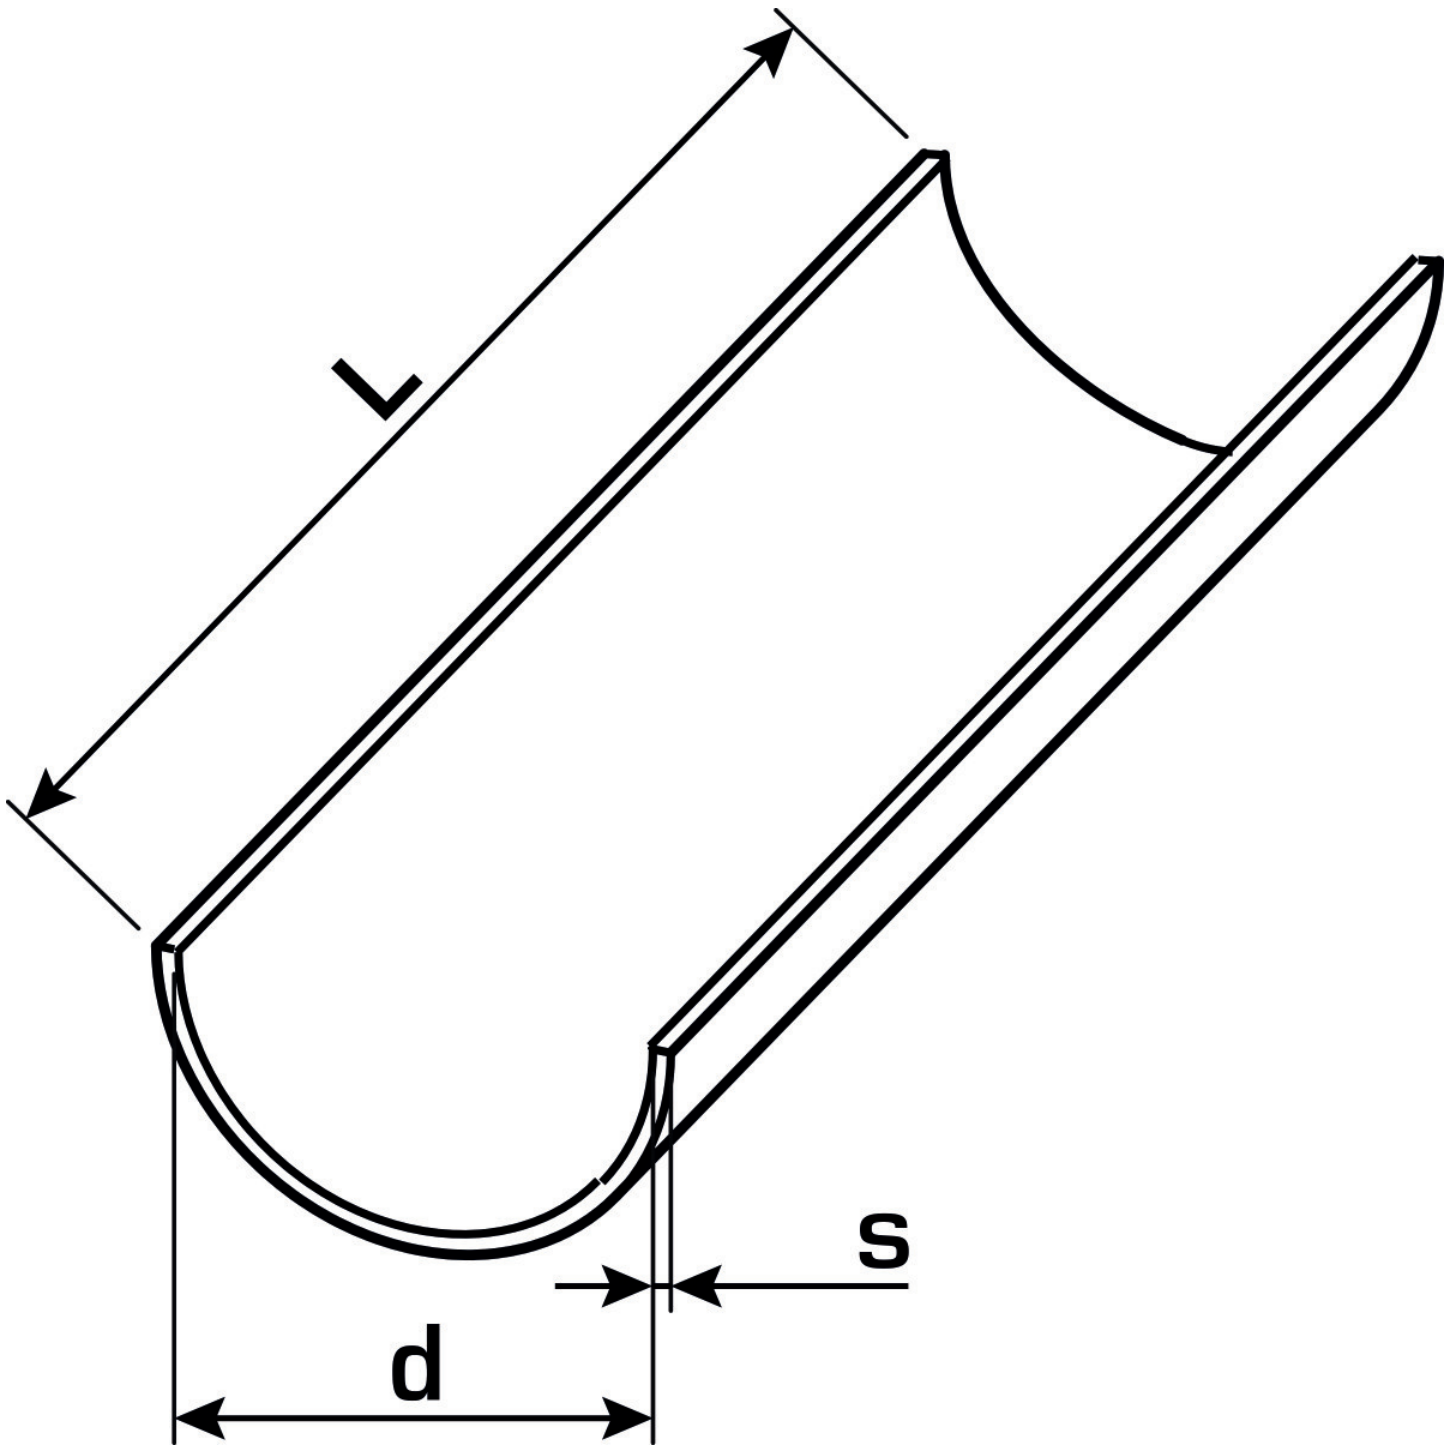

KELEN

K88 KELIT pipe channel 63 - 2m

2671300

Areas of application

Pipe channel made of galvanised sheet steel,

Sizes d16, 20, 25, 32, 40, 50 and 63mm (with 3m length) self-clamping on pipe.

Length indicated by the designation.

Specifications

Article information

colour Zink

Product information

VPE1 20,00 BND

L 2 m

weight 0,587 KGM

text KELIT pipe channel

INTRNR 72123000

main material group KELEN

material group KELEN accessories

code K88

Art. No	label	L1 m
2671300	63 - 2m	2