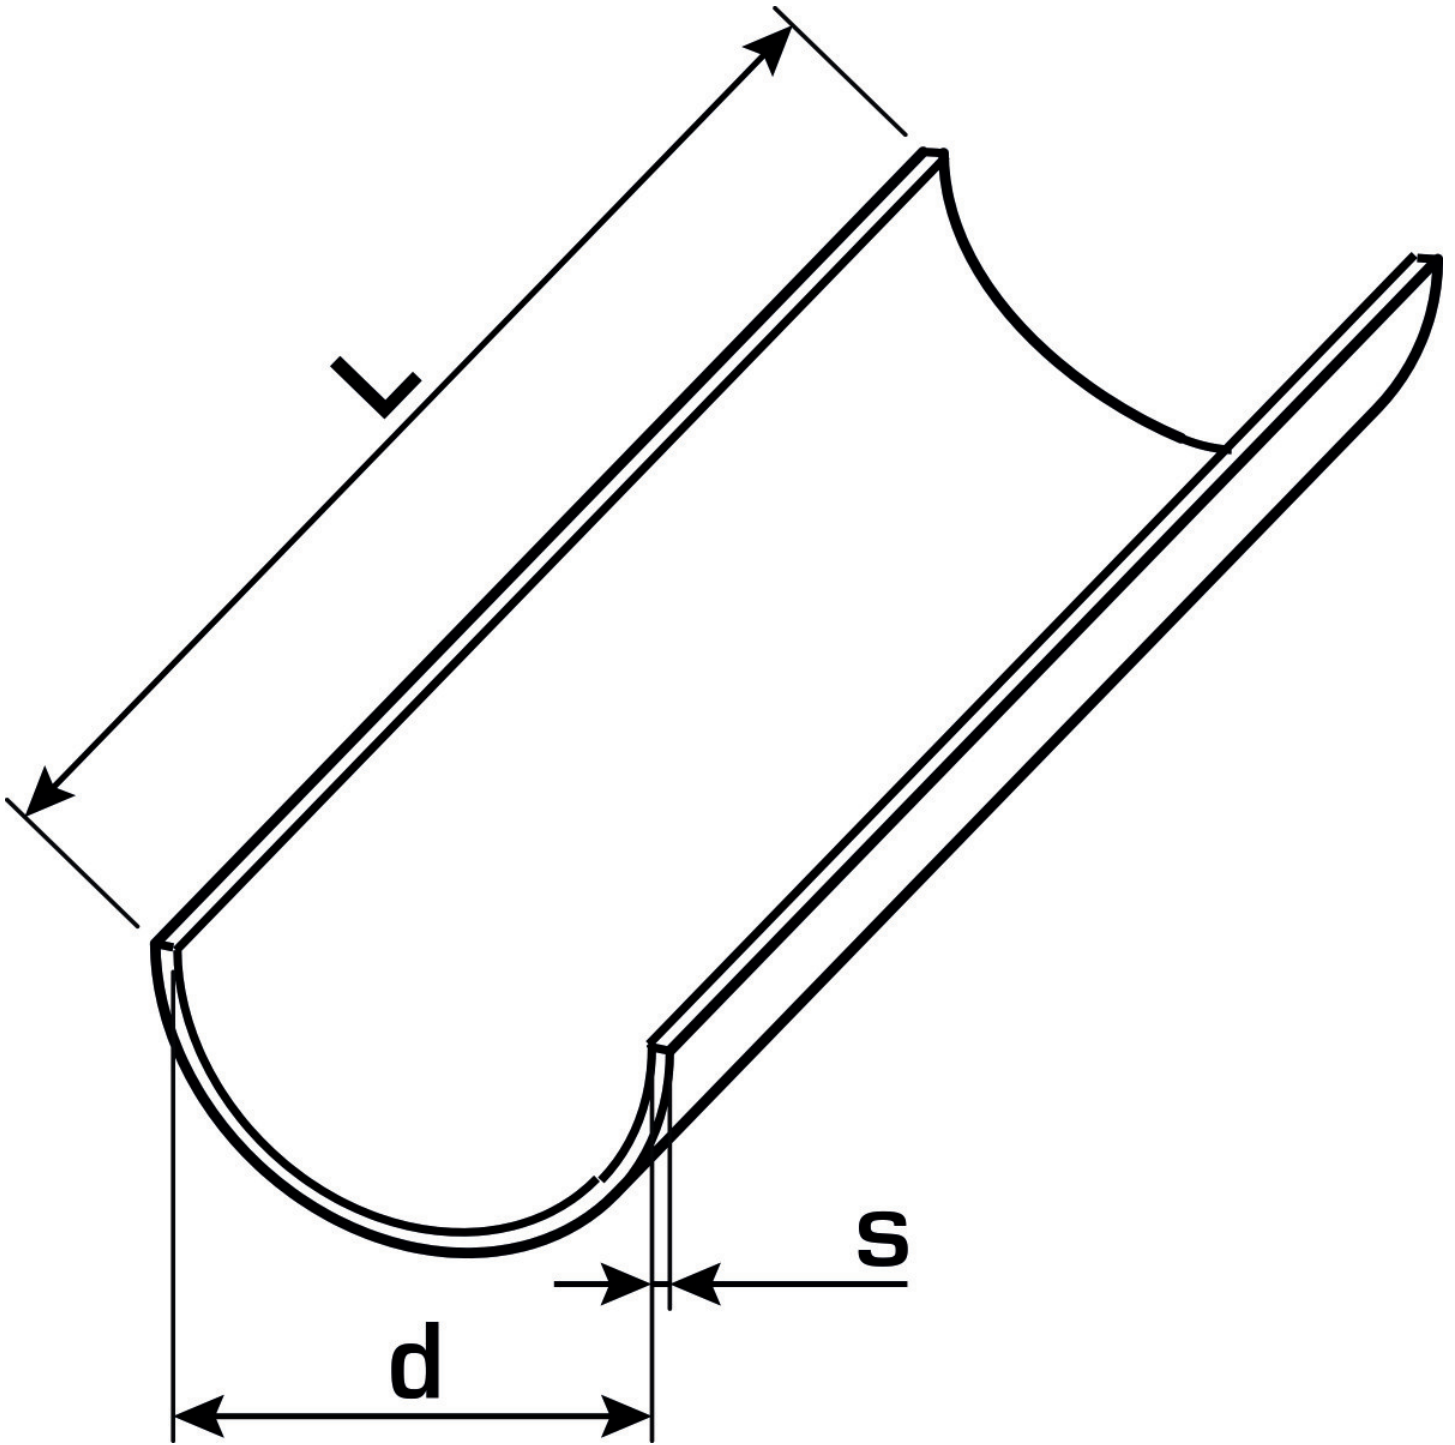

KELEN

K88 KELIT pipe channel 75 - 2m

2671500

Areas of application

Pipe channel made of galvanised sheet steel,

Sizes d16, 20, 25, 32, 40, 50 and 63mm (with 3m length) self-clamping on pipe.

Length indicated by the designation.

Specifications

Article information

colour Zink

Product information

VPE1 20,00 BND

L 2 m

weight 0,700 KGM

text KELIT pipe channel

INTRNR 72123000

main material group KELEN

material group KELEN accessories

code K88

Art. No	label	L1 m
2671500	75 - 2m	2