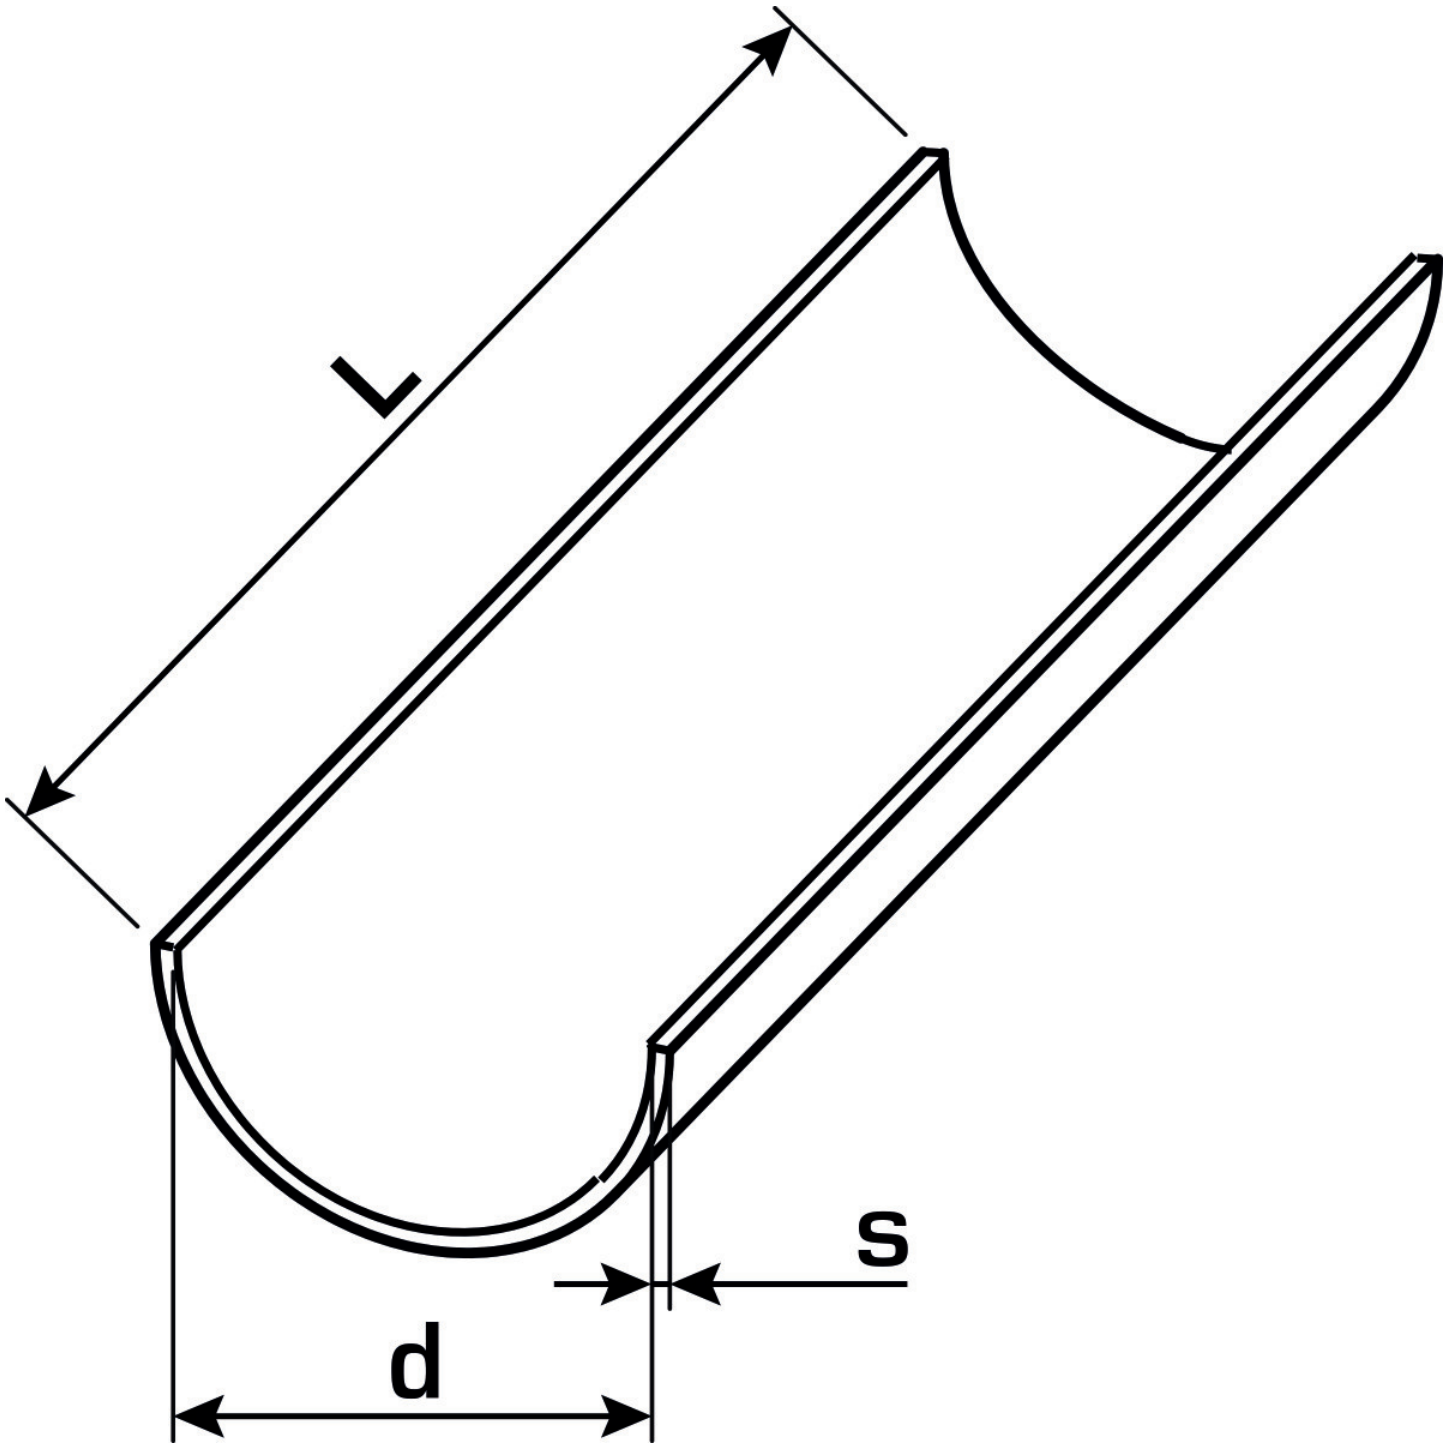

KELEN

K88 KELIT pipe channel 90 - 2m

2672000

Areas of application

Pipe channel made of galvanised sheet steel,

Sizes d16, 20, 25, 32, 40, 50 and 63mm (with 3m length) self-clamping on pipe.

Length indicated by the designation.

Specifications

Article information

colour Zink

Product information

VPE1 20,00 BND

L 2 m

weight 0,877 KGM

text KELIT pipe channel

INTRNR 72123000

main material group KELEN

material group KELEN accessories

code K88

Art. No	label	L1 m
2672000	90 - 2m	2