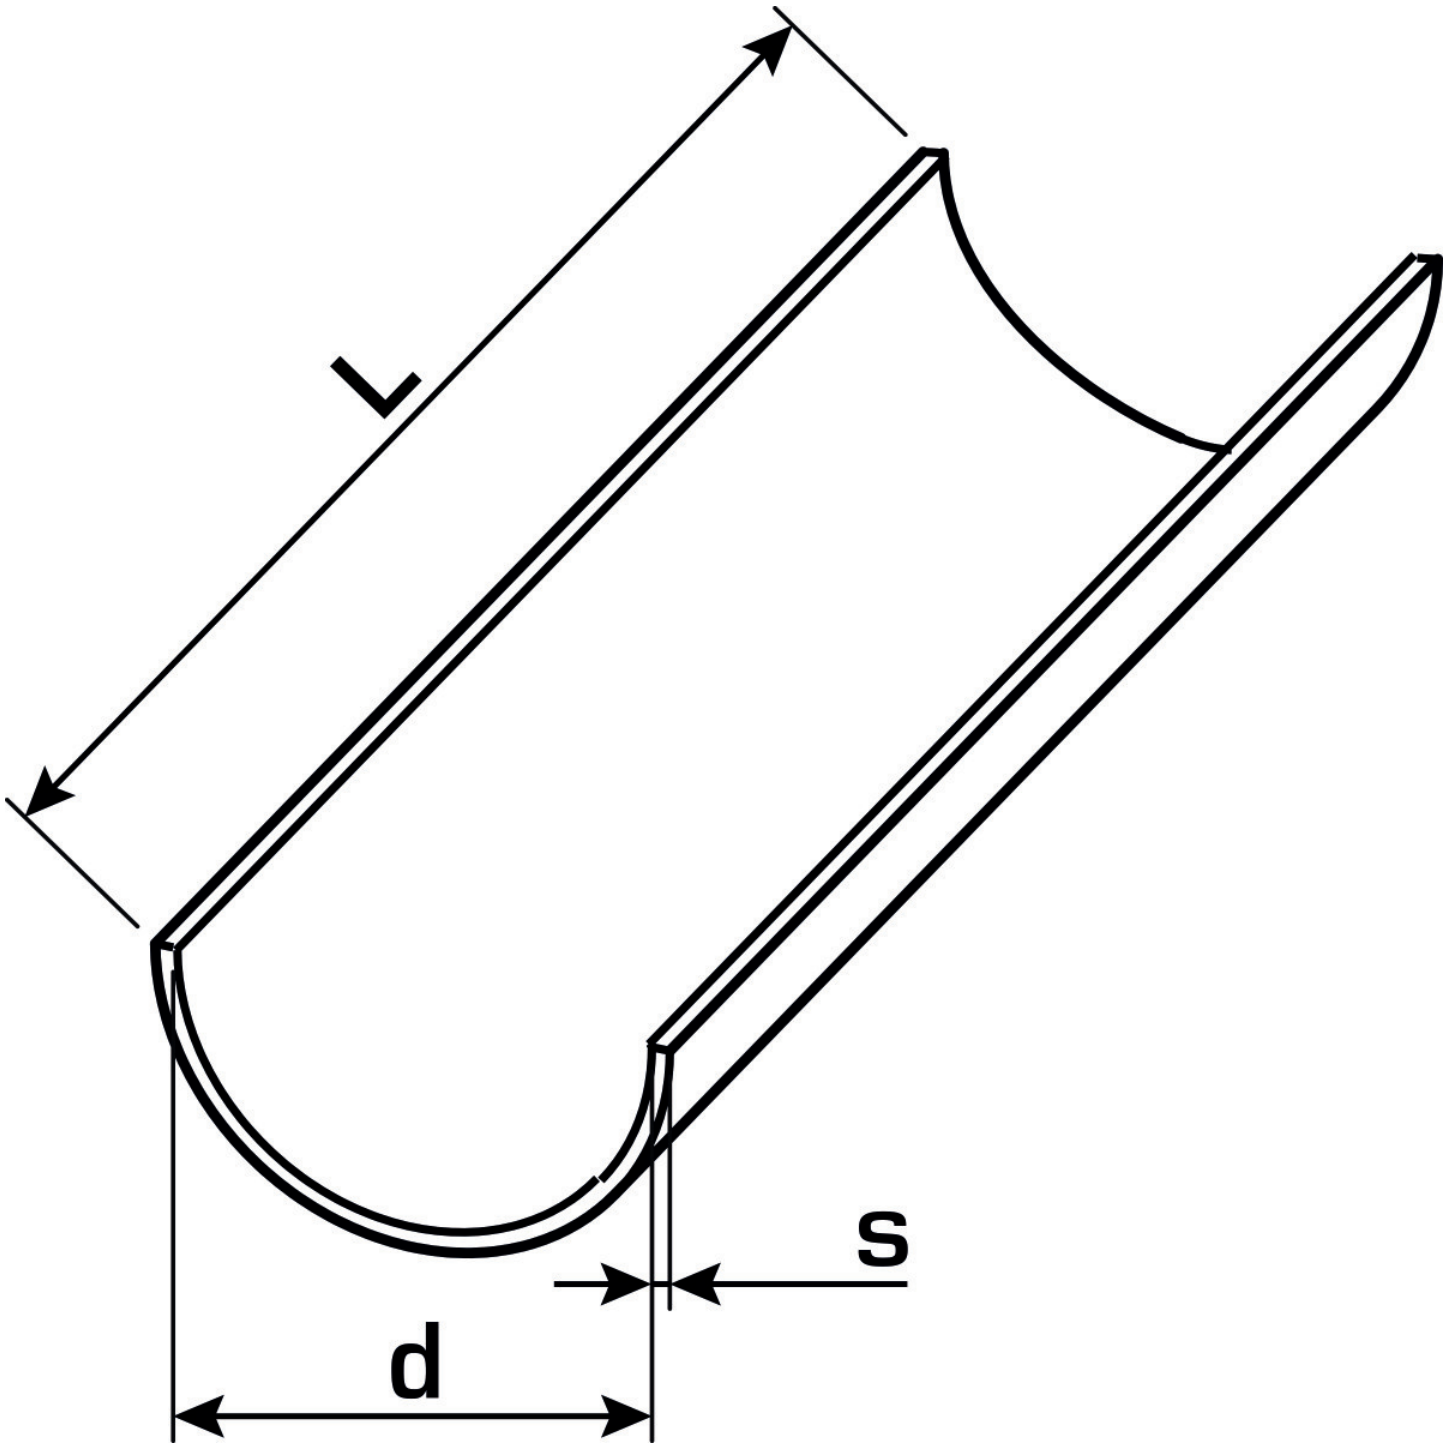

KELEN

K88 KELIT pipe channel 110 - 2m

2672100

Areas of application

Pipe channel made of galvanised sheet steel,

Sizes d16, 20, 25, 32, 40, 50 and 63mm (with 3m length) self-clamping on pipe.

Length indicated by the designation.

Specifications

Article information

colour Zink

Product information

VPE1 20,00 BND

L 2 m

weight 1,076 KGM

text KELIT pipe channel

INTRNR 72123000

main material group KELEN

material group KELEN accessories

code K88

Art. No	label	L1 m
2672100	110 - 2m	2