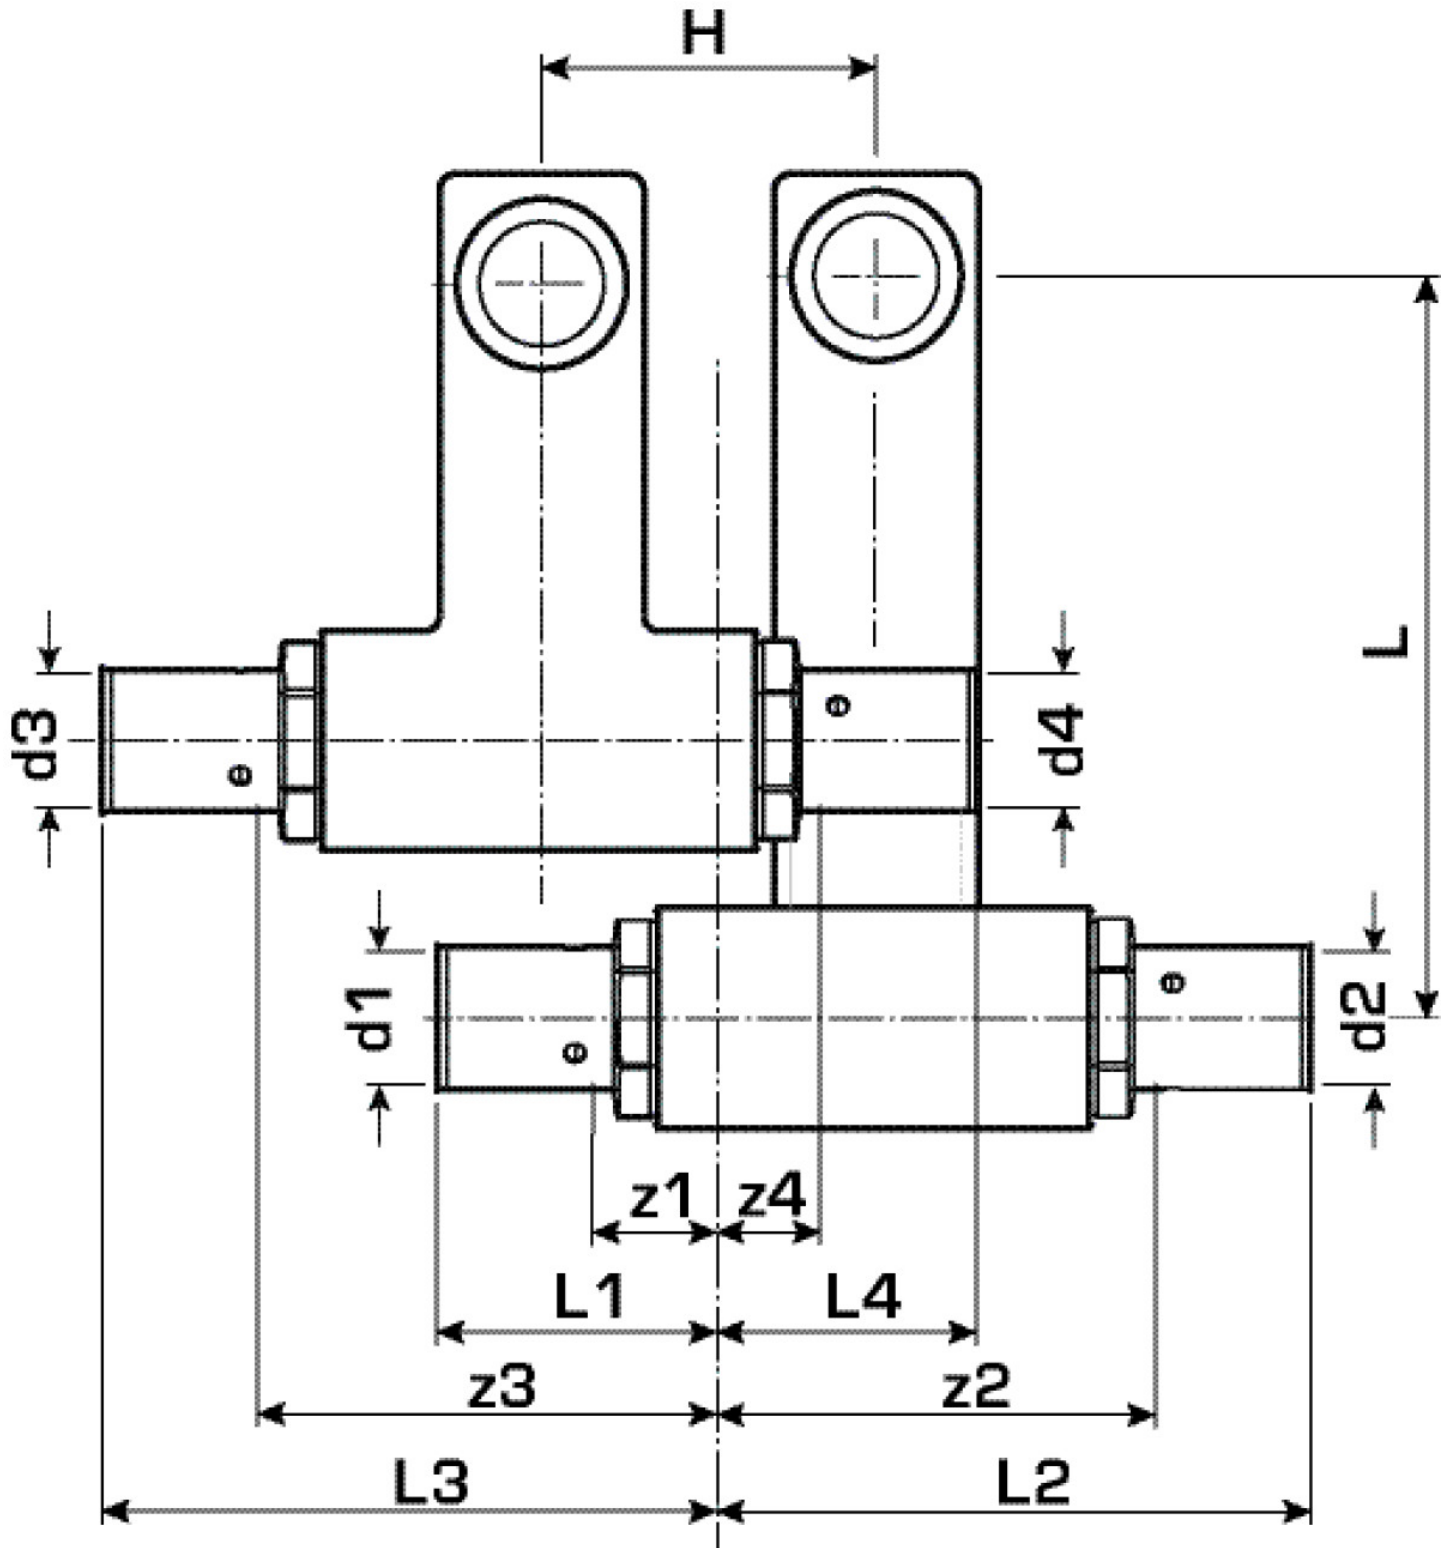

KELOX

KM435 KELOX SB connecting set 16x1/2"x16

9825220

Areas of application

Skirting board radiator connecting set with press adapters; made of non-porous metallised brass, incl. support sleeves with O-rings and stainless steel press-fit sleeves for radiator connections with 1/2" male thread

Specifications

Article information

port 1	Pressing socket
port 2	Pressing socket
execution	Miscellaneous
press contour	U

Product information

VPE1	1,00 KT1
weight	0,911 KGM
text	KELOX SB connecting set
INTRNR	74122000
main material group	KELOX
material group	KELOX metal fittings
code	KM435

Art. No	label	d5 Inche	d6 Inche	d1 mm	d2 mm	d3 mm	d4 mm	L1 mm	L2 mm	L3 mm	L4 mm	z1 mm	z2 mm	z3 mm	z4 mm	h mm
98252	16x1/2	1/2" (15)	1/2" (15)	16	16	16	16	29	77	77	30	9	56	57	10	95

KE KELIT GmbH

A 4020 Linz, Ignaz-Mayer-Straße 17, Austria, Europe