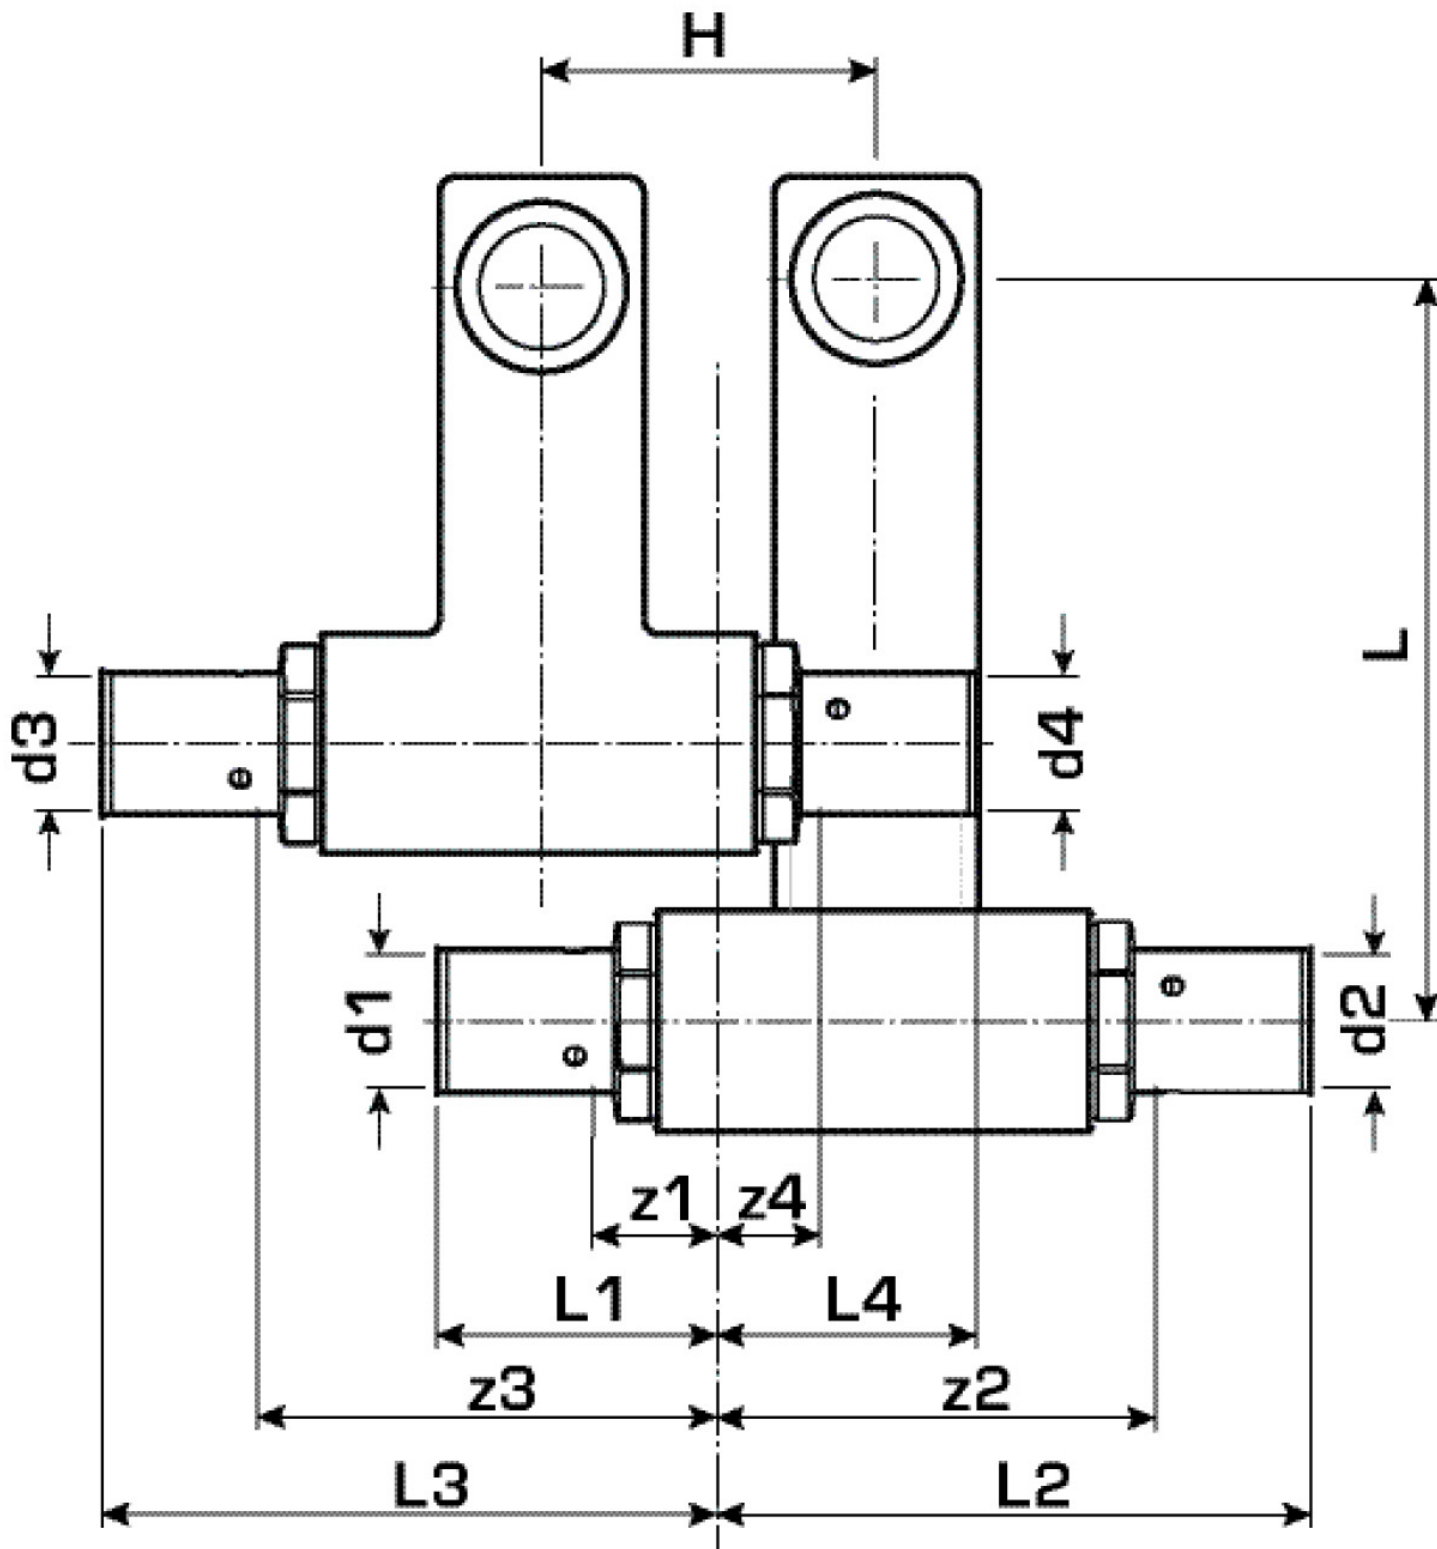

## KM435 KELOX SB connecting set 16x1/2"x16

9825220

### Areas of application

Skirting board radiator connecting set with press adapters; made of non-porous metallised brass, incl. support sleeves with O-rings and stainless steel press-fit sleeves for radiator connections with 1/2" male thread

## Product information

VPE1	1,00 KT1
weight	0,911 KGM
text	KELOX SB connecting set
INTRNR	74122000
main material group	KELOX
material group	KELOX metal fittings
code	KM435

Art. No	label	d5 Inche	d6 Inche	d1 mm	d2 mm	d3 mm	d4 mm	L1 mm	L2 mm	L3 mm	L4 mm	z1 mm	z2 mm	z3 mm	z4 mm	h mm
98252	16x1/2	1/2" (15)	1/2" (15)	16	16	16	16	29	77	77	30	9	56	57	10	95