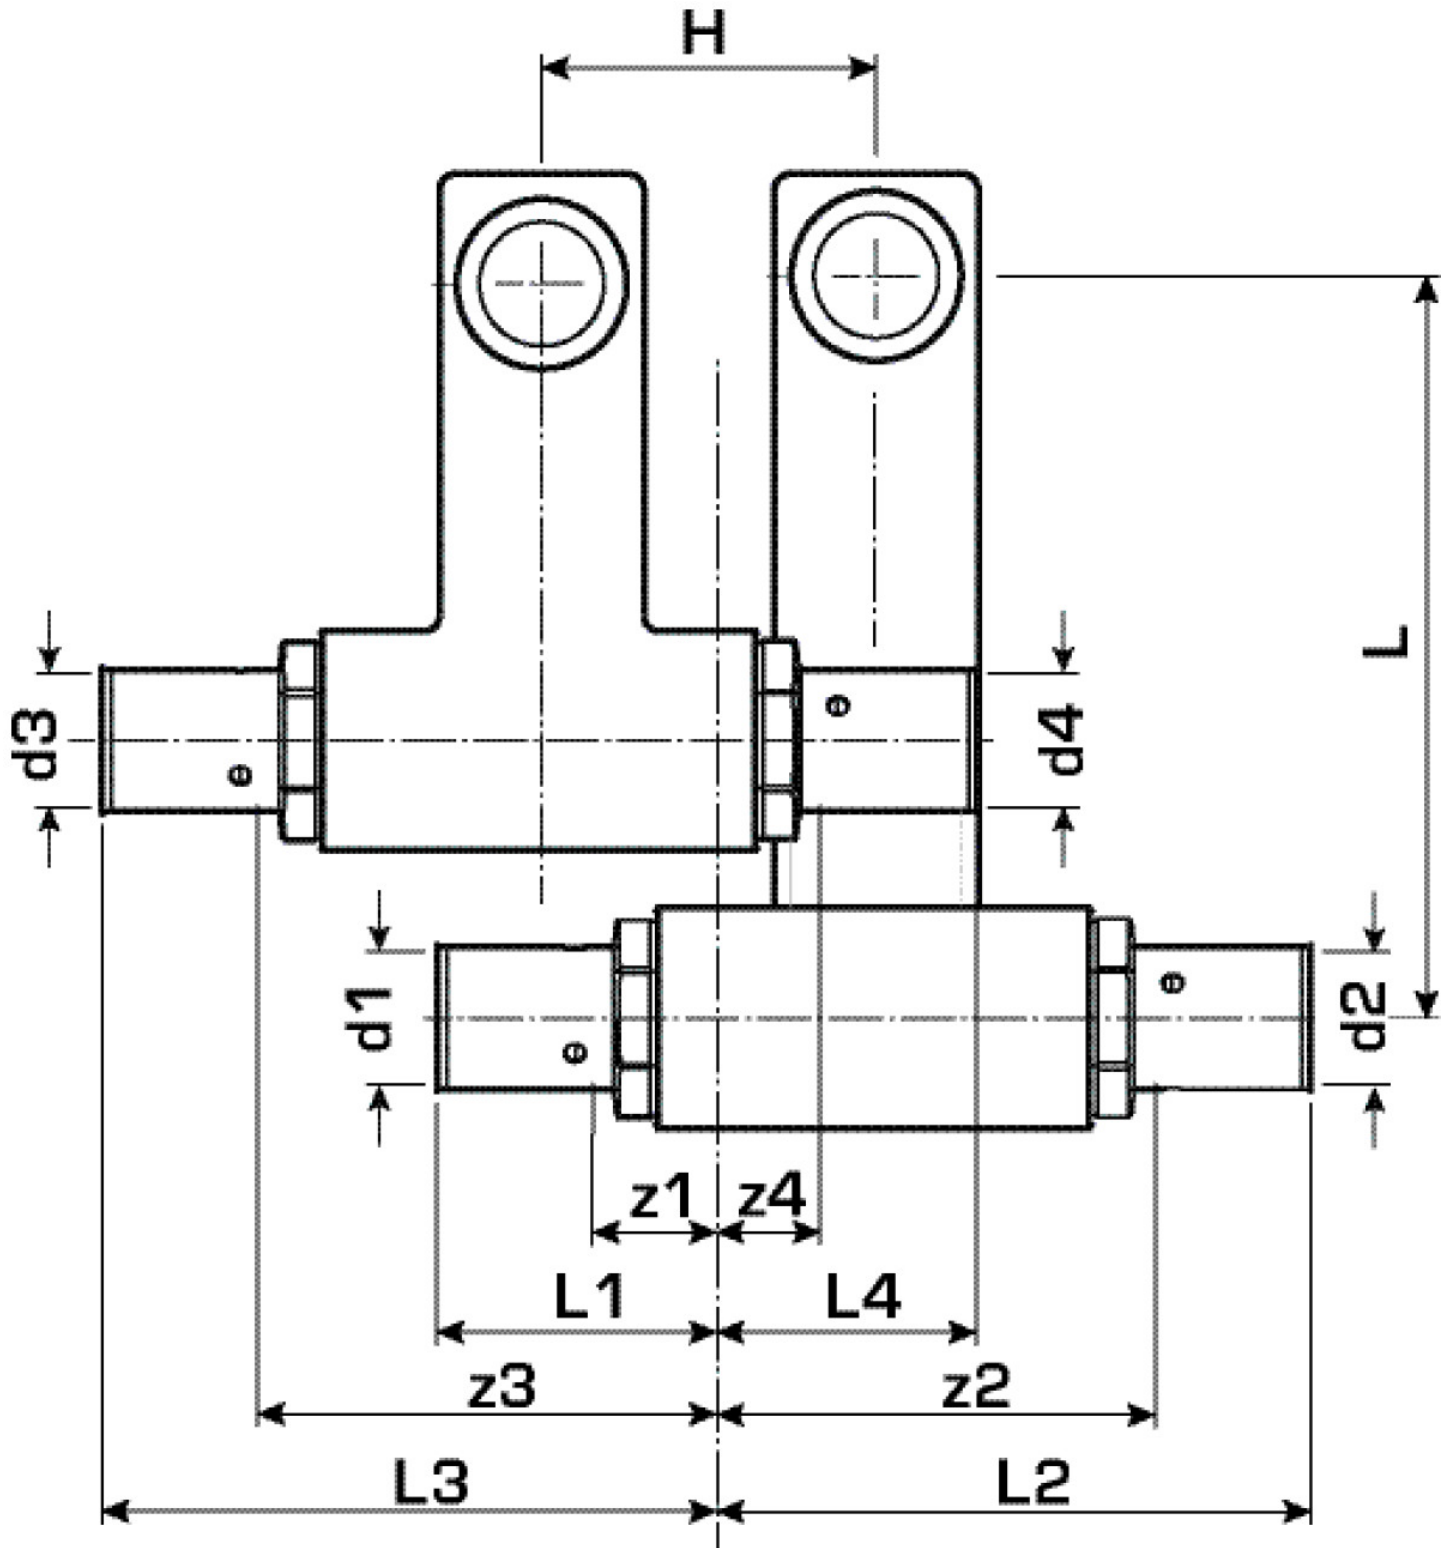

KELOX

KM435 KELOX SB connecting set STx1/2"x16

9805220

Areas of application

Skirting board radiator connecting set with press adapters; made of non-porous metallised brass, incl. support sleeves with O-rings and stainless steel press-fit sleeves for radiator connections with 1/2" male thread

Specifications

Article information

port 1	Pressing socket
port 2	Pressing socket
execution	Miscellaneous
press contour	U

Product information

VPE1	1,00 KT1
weight	0,856 KGM
text	KELOX SB connecting set
INTRNR	74122000
main material group	KELOX
material group	KELOX metal fittings
code	KM435

Art. No	label	d5 Inche	d6 Inche	d1 mm	d2 mm	d3 mm	d4 mm	L1 mm	L2 mm	L3 mm	L4 mm	z1 mm	z2 mm	z3 mm	z4 mm	h mm
98052	STx1/	1/2" (15)	1/2" (15)	25	25	25	25	40	89	88	39	13	61	60	10	95

KE KELIT GmbH

A 4020 Linz, Ignaz-Mayer-Straße 17, Austria, Europe