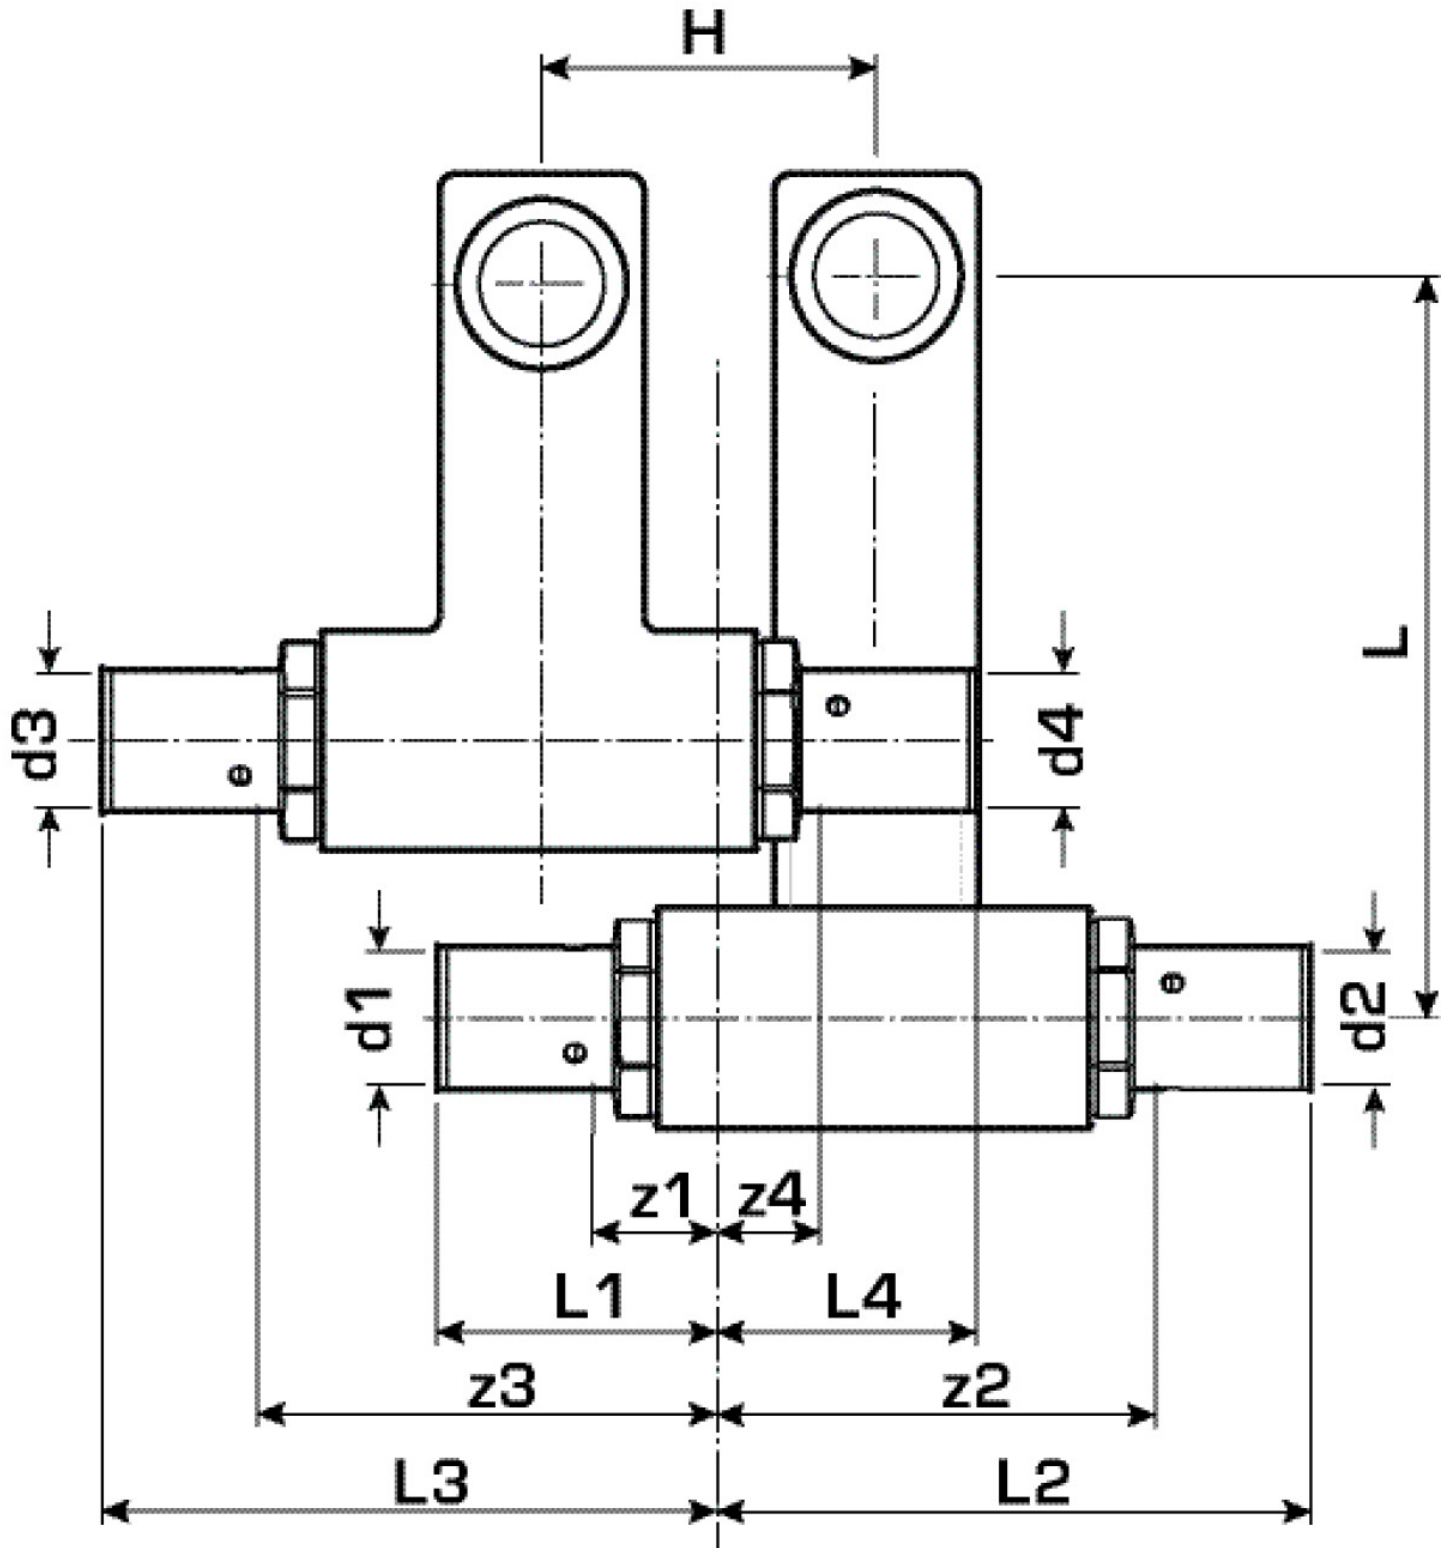

## KM435 KELOX SB connecting set 20x1/2"x16

9845220

### Areas of application

Skirting board radiator connecting set with press adapters; made of non-porous metallised brass, incl. support sleeves with O-rings and stainless steel press-fit sleeves for radiator connections with 1/2" male thread

## Product information

VPE1	1,00 KT1
weight	0,923 KGM
text	KELOX SB connecting set
INTRNR	74122000
main material group	KELOX
material group	KELOX metal fittings
code	KM435

Art. No	label	d5 Inche	d6 Inche	d1 mm	d2 mm	d3 mm	d4 mm	L1 mm	L2 mm	L3 mm	L4 mm	z1 mm	z2 mm	z3 mm	z4 mm	h mm
98452	20x1/2	1/2" (15)	1/2" (15)	16	20	16	20	28	80	80	28	5	60	60	5	95