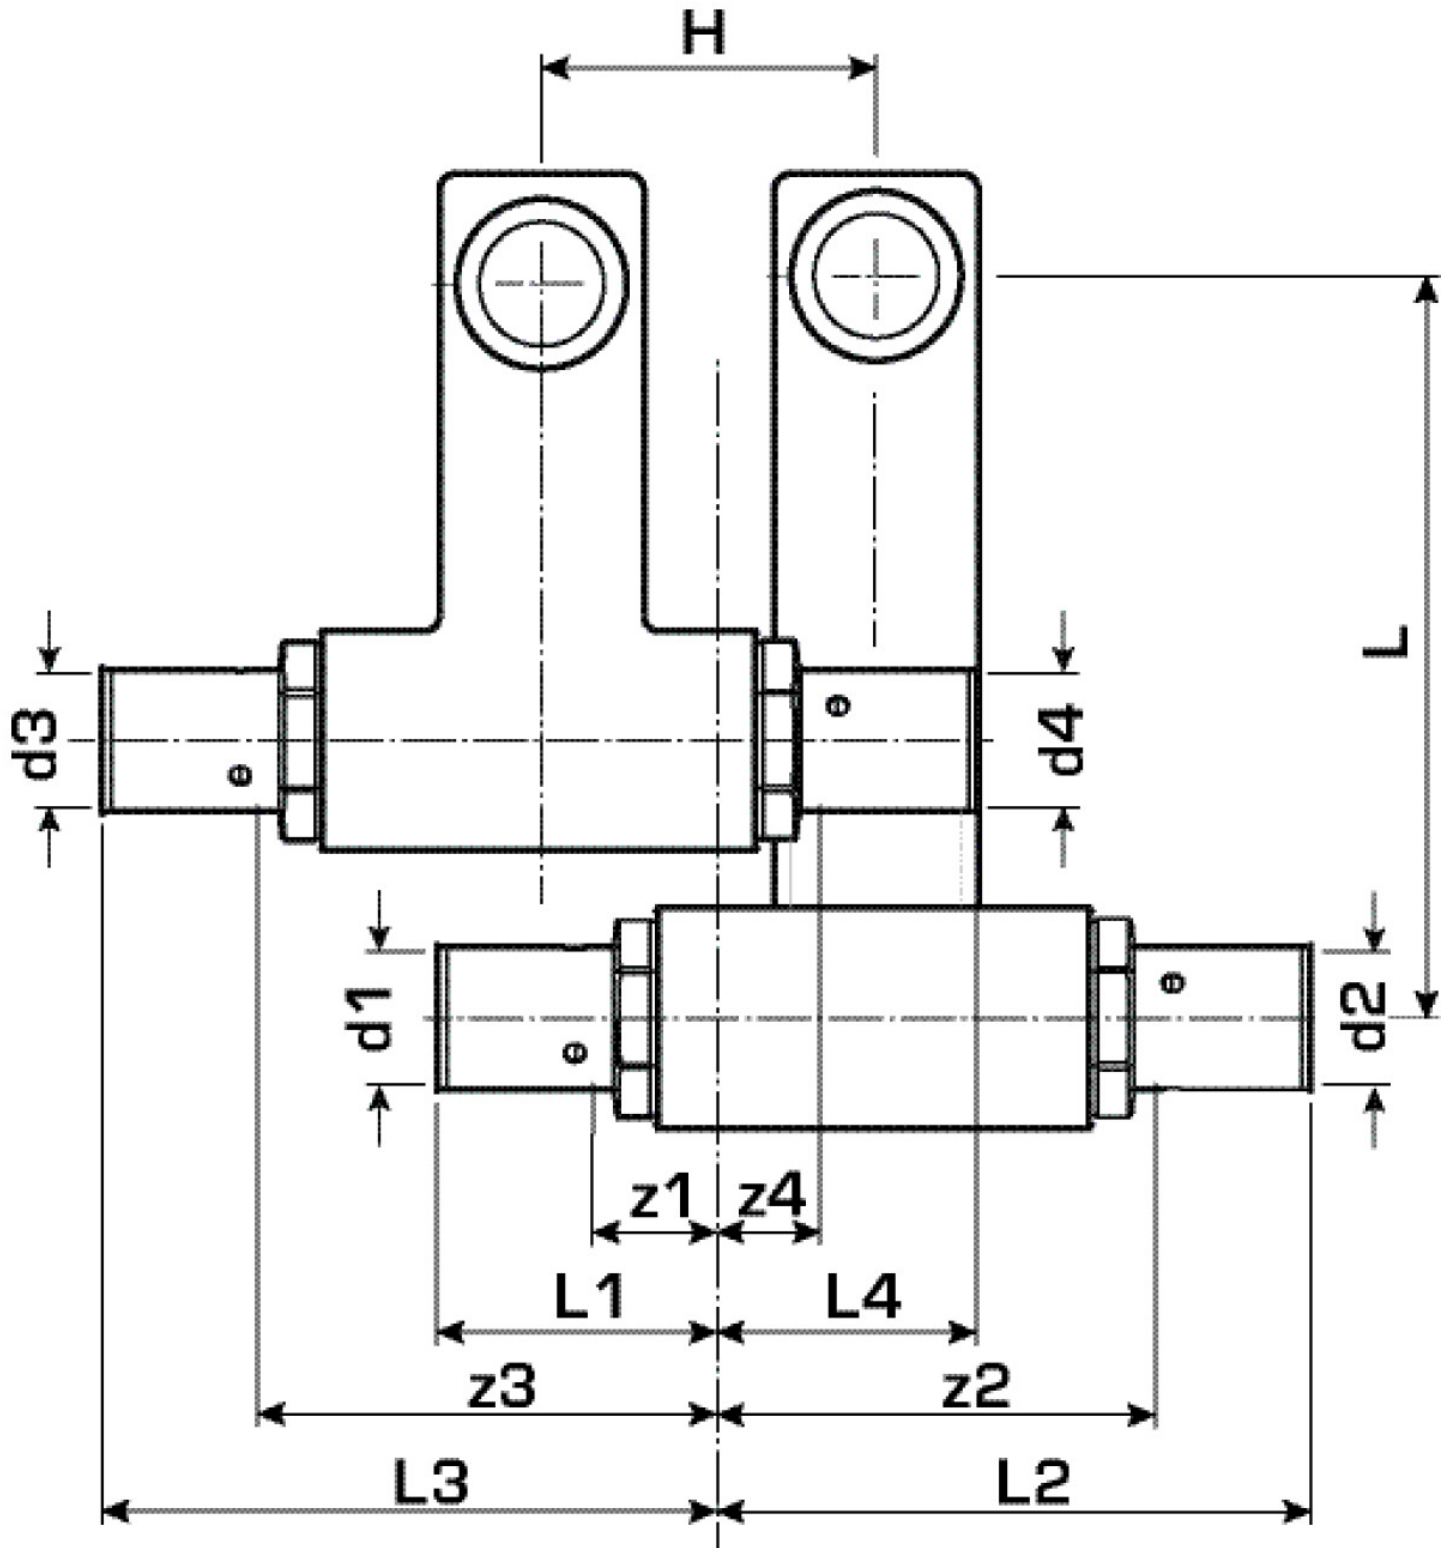

## KM435 KELOX SB connecting set 25x1/2"x20

9845270

### Areas of application

Skirting board radiator connecting set with press adapters; made of non-porous metallised brass, incl. support sleeves with O-rings and stainless steel press-fit sleeves for radiator connections with 1/2" male thread

## Product information

VPE1	1,00 KT1
weight	0,935 KGM
text	KELOX SB connecting set
INTRNR	74122000
main material group	KELOX
material group	KELOX metal fittings
code	KM435

Art. No	label	d5 Inche	d6 Inche	d1 mm	d2 mm	d3 mm	d4 mm	L1 mm	L2 mm	L3 mm	L4 mm	z1 mm	z2 mm	z3 mm	z4 mm	h mm
98452	25x1/	1/2" (15)	1/2" (15)	20	25	20	25	30	88	80	39	9	60	60	10	95