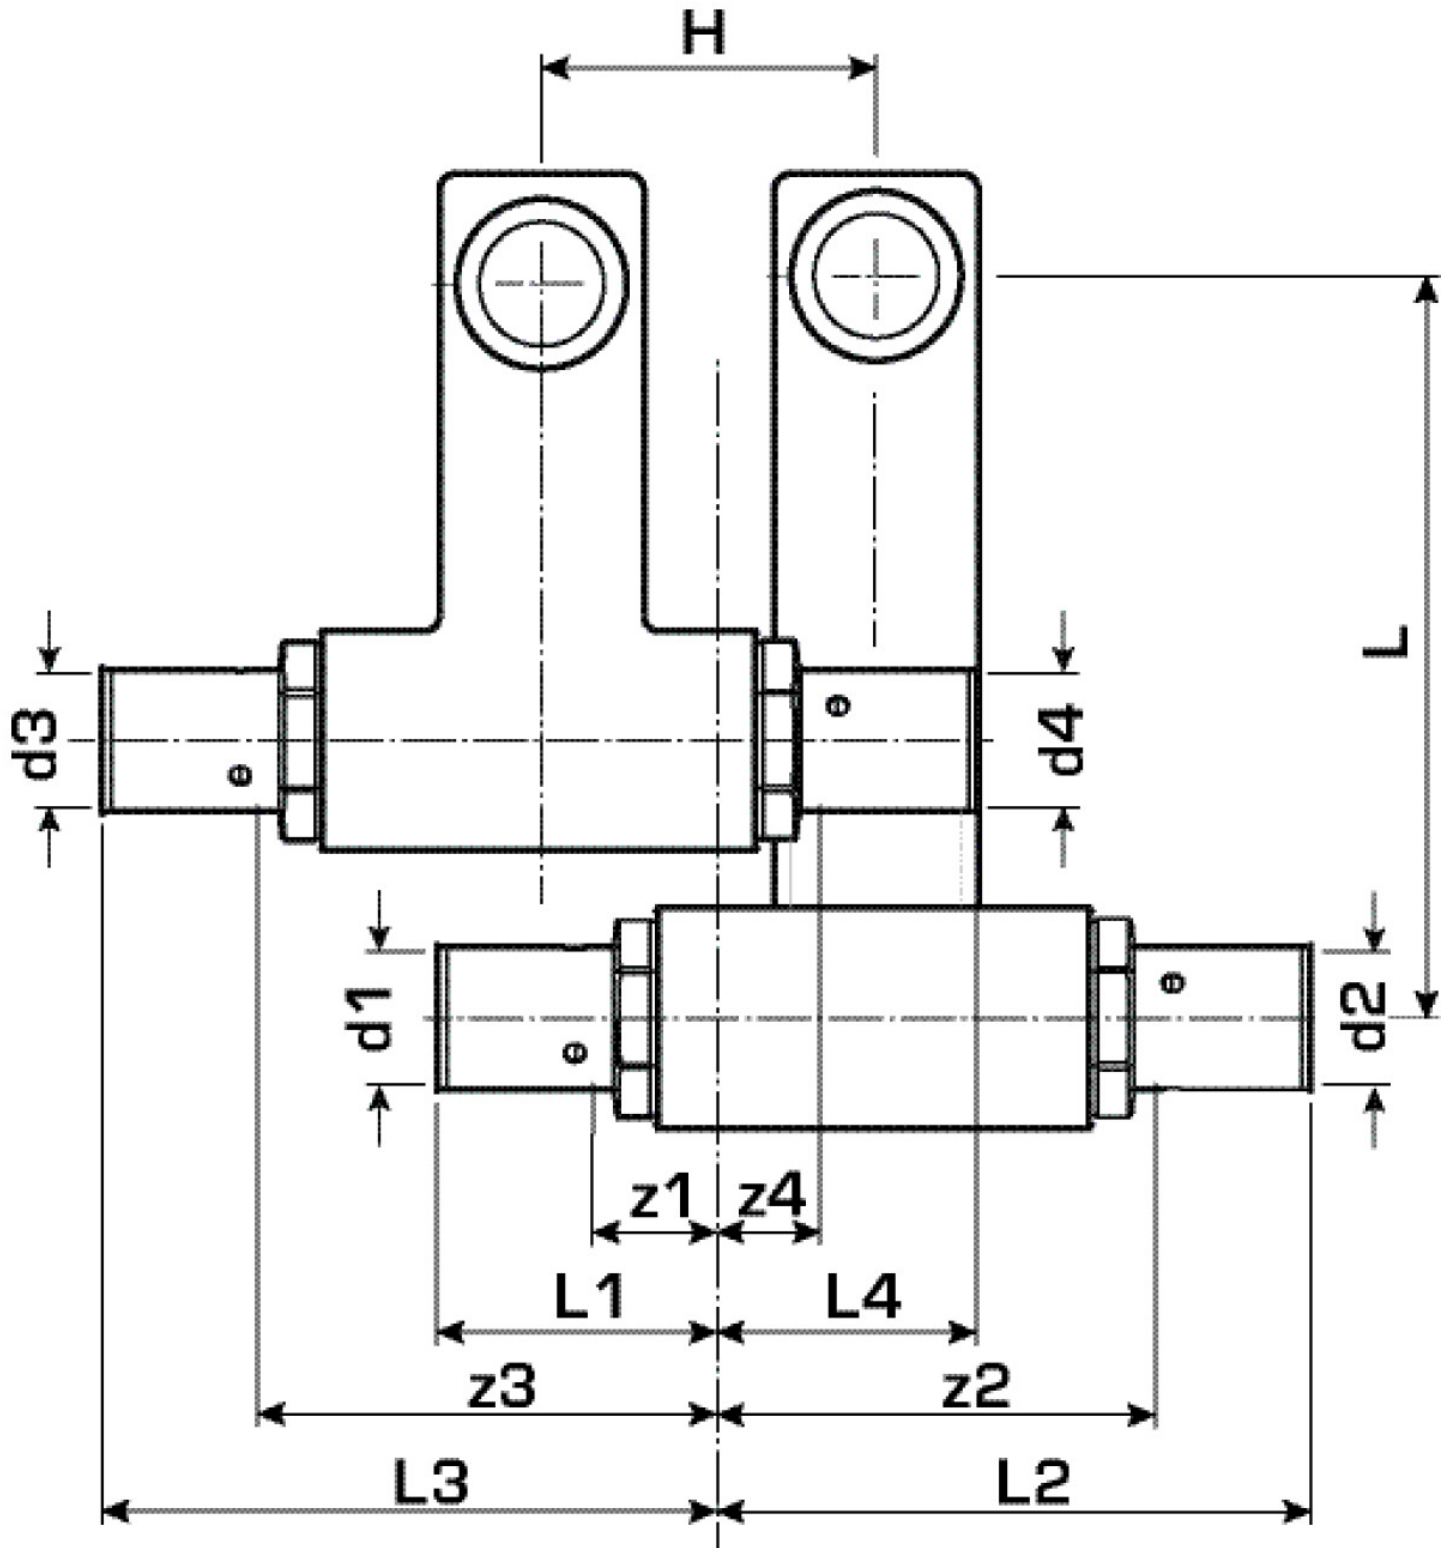

KELOX

KM435 KELOX SB connecting set 25x1/2"x25

9845290

Areas of application

Skirting board radiator connecting set with press adapters; made of non-porous metallised brass, incl. support sleeves with O-rings and stainless steel press-fit sleeves for radiator connections with 1/2" male thread

Specifications

Article information

port 1	Pressing socket
port 2	Pressing socket
execution	Miscellaneous
press contour	U

Product information

VPE1	1,00 KT1
weight	0,945 KGM
text	KELOX SB connecting set
INTRNR	74122000
main material group	KELOX
material group	KELOX metal fittings
code	KM435

Art. No	label	d5 Inche	d6 Inche	d1 mm	d2 mm	d3 mm	d4 mm	L1 mm	L2 mm	L3 mm	L4 mm	z1 mm	z2 mm	z3 mm	z4 mm	h mm
98452	25x1/2	1/2" (15)	1/2" (15)	25	20	25	20	40	80	88	28	13	60	60	8	95

KE KELIT GmbH

A 4020 Linz, Ignaz-Mayer-Straße 17, Austria, Europe