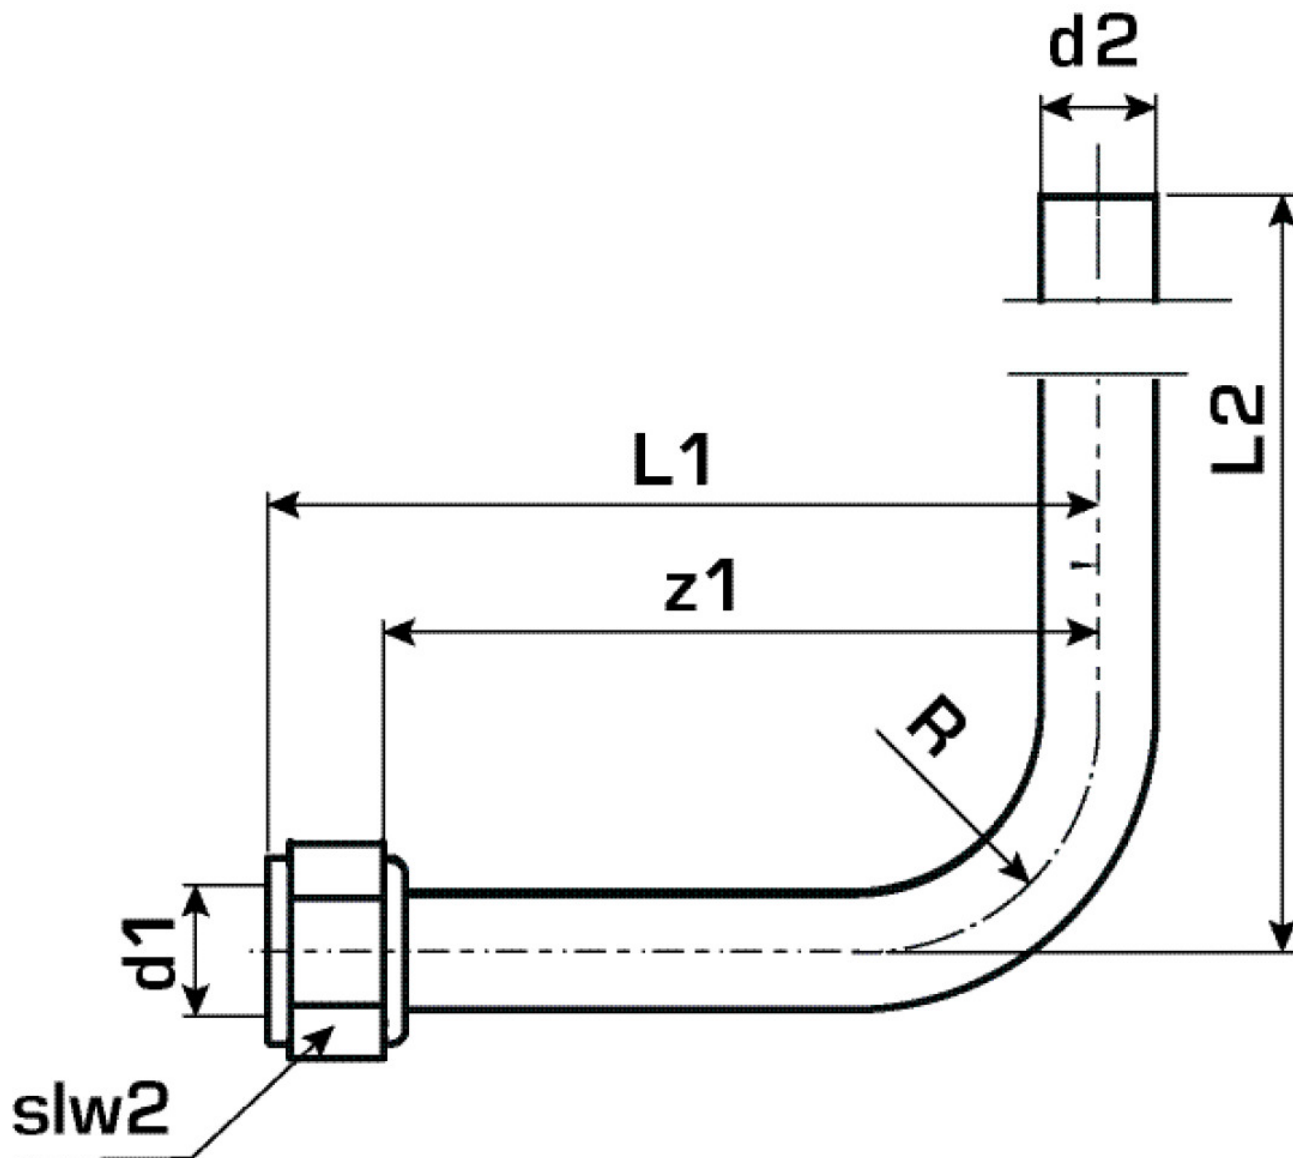

KELOX

KM437 KELOX SB elbow 15x1mm

7701610

Areas of application

?Connecting elbow for skirting boards; made of nickel-plated semi-hard d15 copper; to connect the skirting board connecting set to the radiator; complete with compression ring threaded union for skirting board set

Threaded union to radiator is NOT INCLUDED

ATTENTION: Follow the installation instructions of the screw fitting manufacturer and if necessary use support sleeves for copper connections!

Specifications

Article information

design Elbow

angle 90 °

Technical properties

maximum working pressure at 20 ° C 10 bar

Product information

VPE1 1,00 KT1

VPE2 40,00 KT2

weight 0,178 KGM

text KELOX SB elbow

INTRNR 74122000

main material group KELOX

material group KELOX metal fittings

code KM437

Art. No	label	d1 Inches	d2 mm	L1 mm	L2 mm	z1 mm	z2 mm	slw1 mm
7701610	15x1mm	1/2" (15)	15	108	127	96	127	24