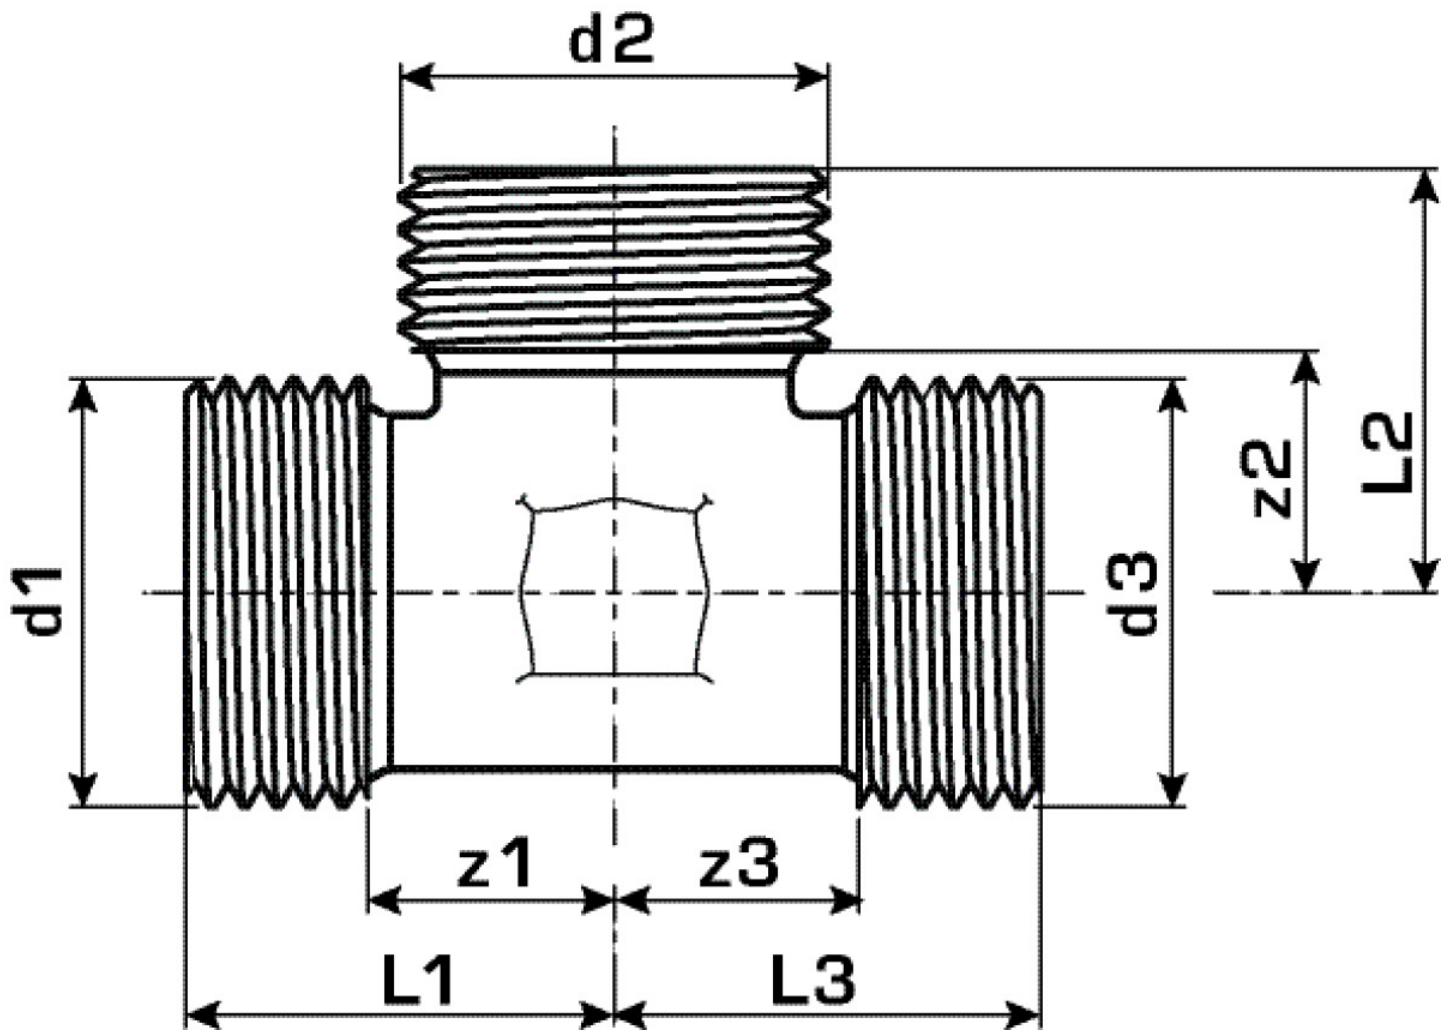

KELOX

KM340E KELOX threaded tee 3/4"

7706920

Areas of application

Connector tee piece, non-porous metallised brass with three male threads suitable for KM220 euro thread fitting

Approvals:

Specifications

Article information

port 1	Male thread metric
port 2	Male thread
port 3	Male thread

Product information

VPE1	10,00 KT1
weight	0,095 KGM
text	KELOX threaded tee
INTRNR	74122000
main material group	KELOX
material group	KELOX screw fittings
code	KM340E

Art. No	label	d1	d2 Inches	d3	d1 Inches	d3 Inches	L1 mm	L2 mm	L3 mm	z1 mm	z2 mm	z3 mm
770692C	3/4"	3/4 Zoll (20)	3/4" (20)	3/4 Zoll (20)	3/4" (20)	3/4" (20)	26	26	26	19	19	19