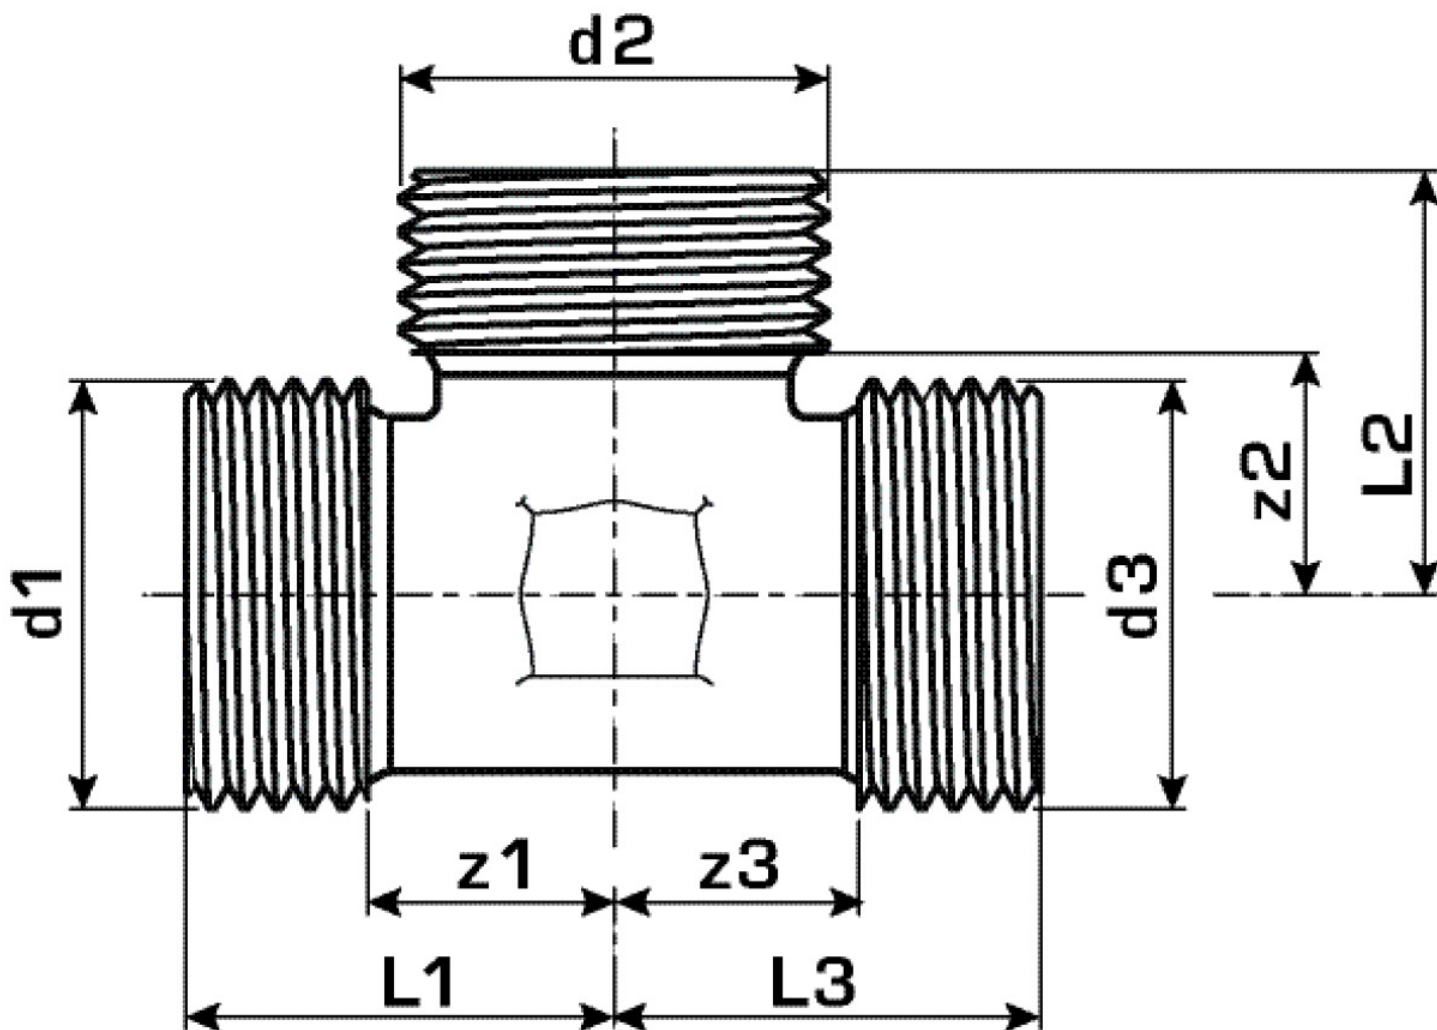

### Areas of application

Connector tee piece, non-porous metallised brass with three male threads suitable for KM220 euro thread fitting

## Article information

port 1	Male thread metric
port 2	Male thread
port 3	Male thread

## Product information

VPE1	10,00 KT1
weight	0,095 KGM
text	KELOX threaded tee
INTRNR	74122000
main material group	KELOX
material group	KELOX screw fittings
code	KM340E

Art. No	label	d1	d2 Inches	d3	d1 Inches	d3 Inches	L1 mm	L2 mm	L3 mm	z1 mm	z2 mm	z3 mm
770692C	3/4"	3/4 Zoll (20)	3/4" (20)	3/4 Zoll (20)	3/4" (20)	3/4" (20)	26	26	26	19	19	19