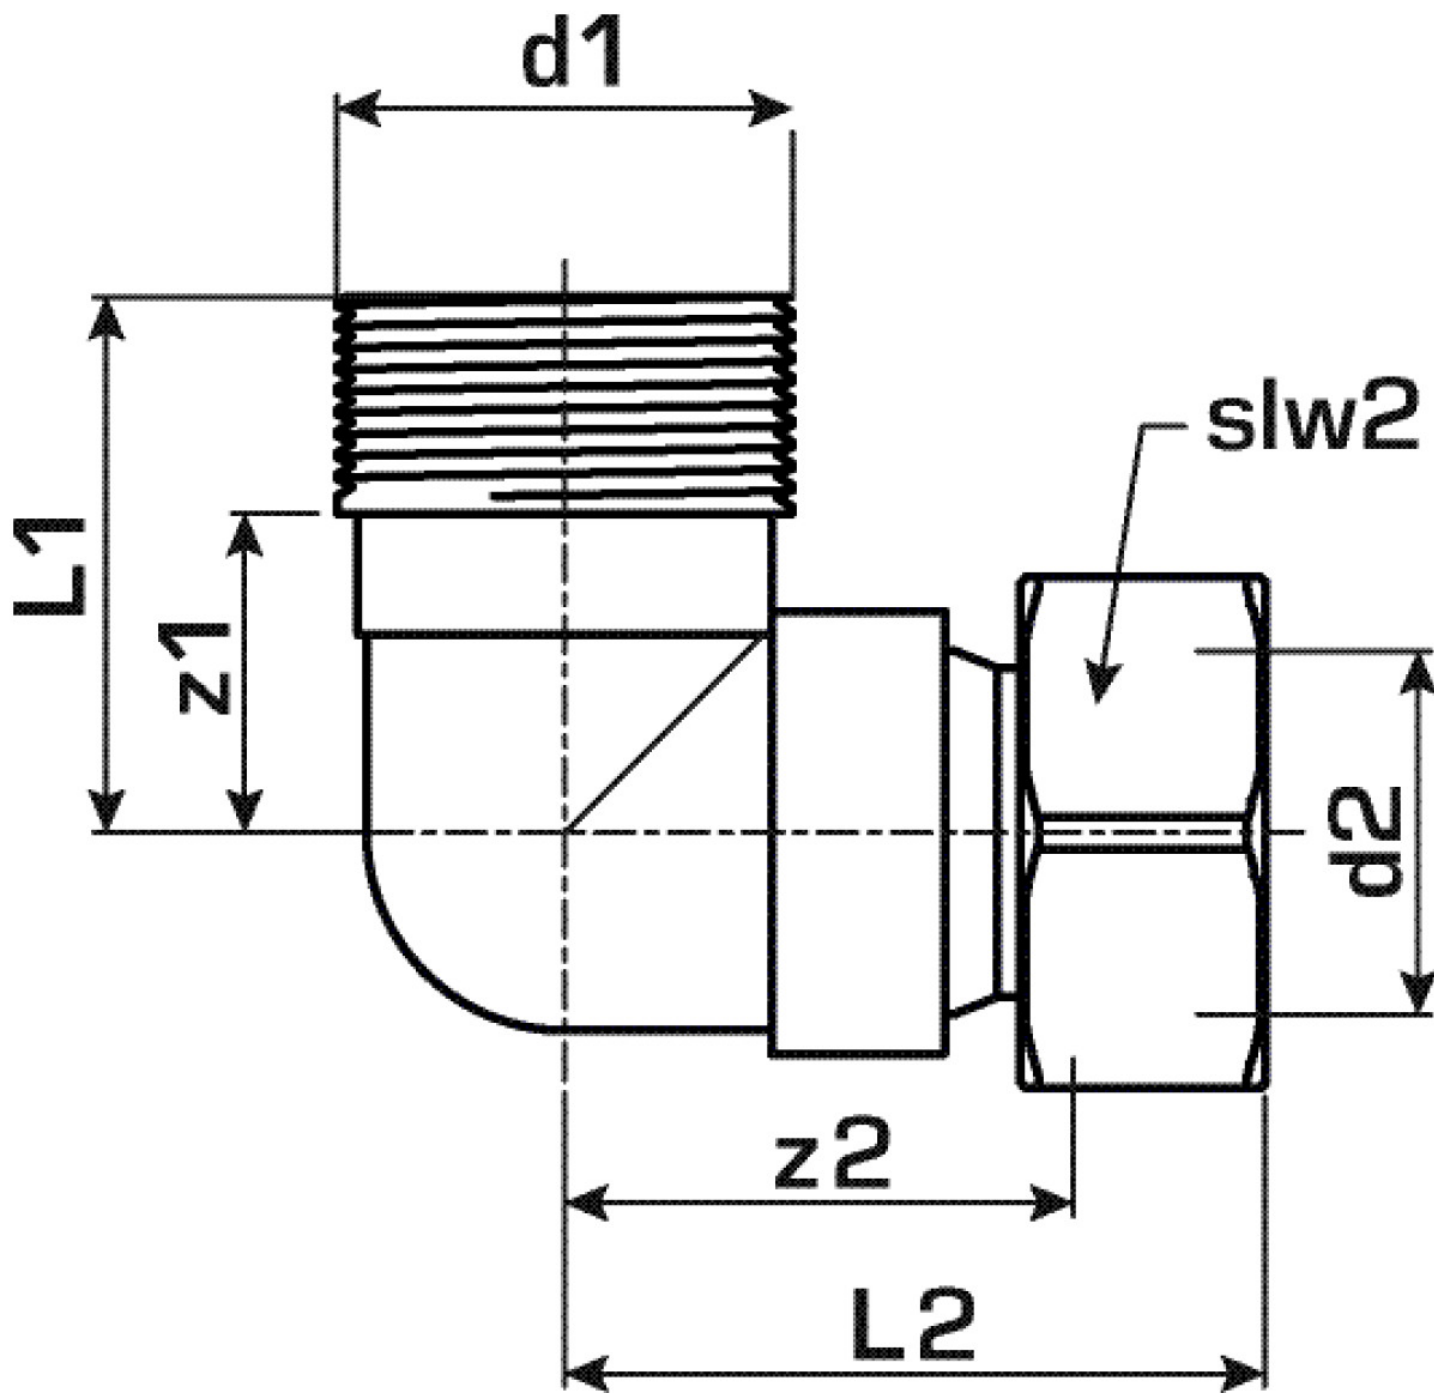

KELOX

KM366E KELOX Euro threaded elbow adapter 90° male 3/4"x3/4"

7706770

Areas of application

Euro thread fitting 90° adapter, rotatable, made from non-porous metallised brass with 3/4" euro thread fitting and 3/4" euro cone suitable for KM220 euro thread fitting

Approvals:

Specifications

Article information

port 1	Male thread, conical (NPT)
port 2	Thread
execution	Miscellaneous
design	Knee
angle	90 °

Technical properties

maximum working pressure at 20 ° C	10 bar
------------------------------------	--------

Product information

VPE1	10,00 KT1
weight	0,115 KGM
text	KELOX Euro threaded elbow adapter 90° male
INTRNR	74122000
main material group	KELOX
material group	KELOX screw fittings
code	KM366E

Art. No	label	d1 Inches	d2	L1 mm	L2 mm	z1 mm	z2 mm	slw1 mm
7706770	3/4"x3/4"	3/4" (20)	3/4 Zoll (20)	31	40	20	29	30