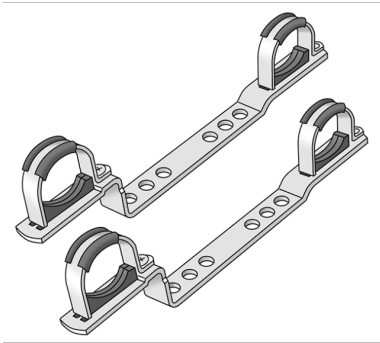

## KM519 KELOX-WINDOWX manifold bracket 32/200

7702360

### Areas of application

For fixing WINDOWX manifolds KWU550 in the universal manifold cabinet KM570, or for screwing on, manifold bar spacing 200mm, galvanised steel plate with two sound-decoupled hose clamps, in addition, as a manifold bracket for KM590E KELOX FB manifold

# Specifications

Product information	
VPE1	1,00 SA1
weight	0,320 KGM
text	KELOX-WINDOW manifold bracket
INTRNR	73269098
main material group	KELOX
material group	KELOX accessories
code	KM519

Art. No	label
7702360	32/200