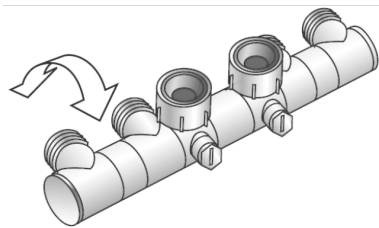

KELOX

KM595 QUATTROX radiator block Connection nipple 1/2"x3/4"

9005120

Areas of application

For valve radiators with 4 steplessly rotatable pipe connections; straight-way or corner connection; for looping through the flow and return flow without connections in the floor as well as central lockable radiator connections; 3/4" female thread union nut, on pipe side 3/4" male euro cone; non-porous nickel-plated brass, compatible with KM220 d16 and d20

Specifications

Product information	
VPE1	2,00 SA1
weight	0,035 KGM
text	QUATTROX radiator block
INTRNR	84818031
main material group	KELOX
material group	KELOX accessories
code	KM595

Art. No	label
9005120	Connection nipple 1/2"x3/4"