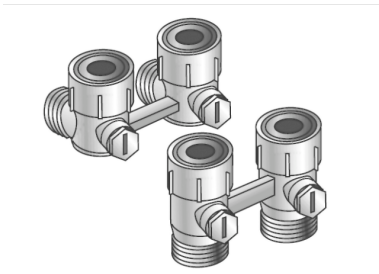

## KM595Z Two pipe radiator block Double straight connection

9005110

### Areas of application

For valve radiators with two pipe connections; straight-way or corner connection; central lockable radiator connections; 3/4" female thread union nut; on pipe side 3/4" male euro cone, non-porous nickel-plated brass

# Specifications

Product information	
VPE1	1,00 SA1
VPE2	10,00 KT1
weight	0,293 KGM
text	Two pipe radiator block
INTRNR	84818031
main material group	KELOX
material group	KELOX accessories
code	KM595Z

Art. No	label
9005110	Double straight connection