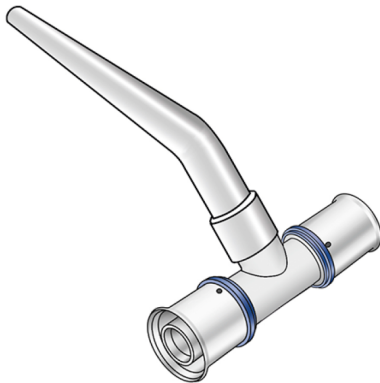

### Areas of application

?Radiator connecting pipe made of semi-rigid nickel-plated d15 copper with press-fit adapter tee made from non-porous metallised brass, incl. support sleeves with O-rings and stainless steel press-fit sleeves; "leak before pressed"