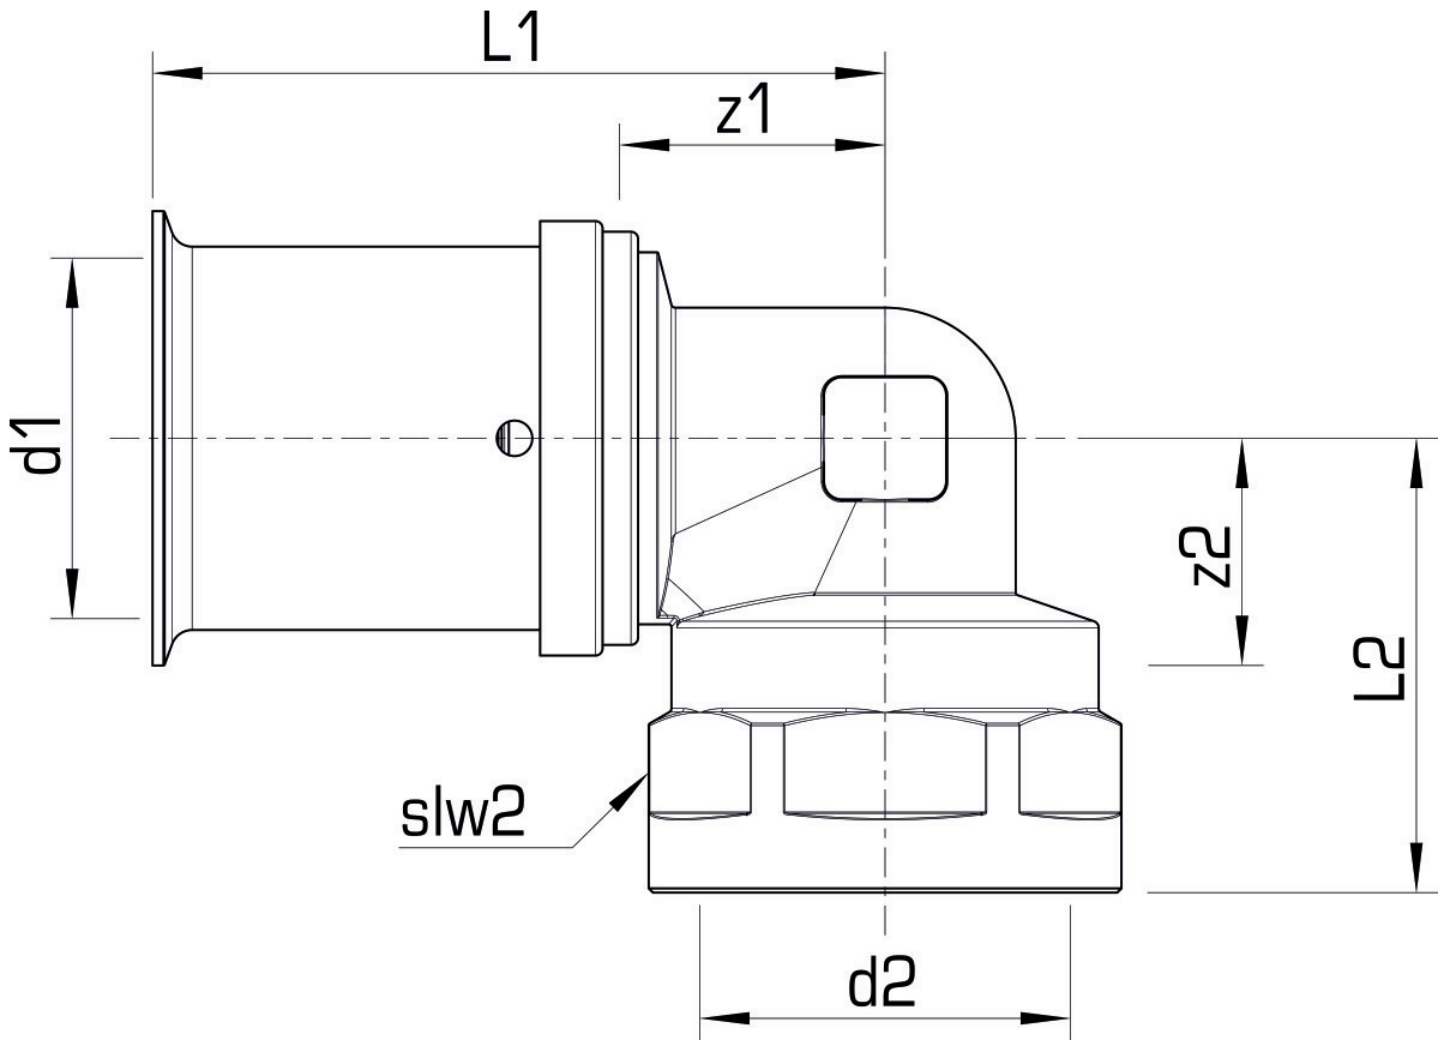

KELOX

KMU467 KELOX-ULTRAX elbow adapter 90° female 16x1/2"

71216B02

Areas of application

Press elbow adapter with female thread, made of non-porous metallised brass; including support sleeves with O-rings and stainless steel press-fit sleeves; "leak before pressed"
DO NOT screw in any threaded pipes and cast iron fittings!

Approvals:

KE KELIT GmbH

A 4020 Linz, Ignaz-Mayer-Straße 17, Austria, Europe

PHONE +43 (0) 50 779 E-MAIL office@kekelit.com

www.kekelit.com

Specifications

Article information

port 1	Pressing socket
execution	1-part
design	Knee
angle	90 °
press contour	U

Technical properties

maximum working pressure at 20 ° C	10 bar
------------------------------------	--------

Product information

VPE1	10,00 SA1
VPE2	180,00 KT1
weight	0,072 KGM
text	KELOX-ULTRAX elbow adapter 90° female
INTRNR	74122000
main material group	KELOX
material group	KELOX-ULTRAX metal fittings
code	KMU467

Art. No	label	d2 Inches	d1 mm	L1 mm	L2 mm	z1 mm	z2 mm	slw2 mm
71216B02	16x1/2"	1/2" (15)	16	38,5	26	16	29	24