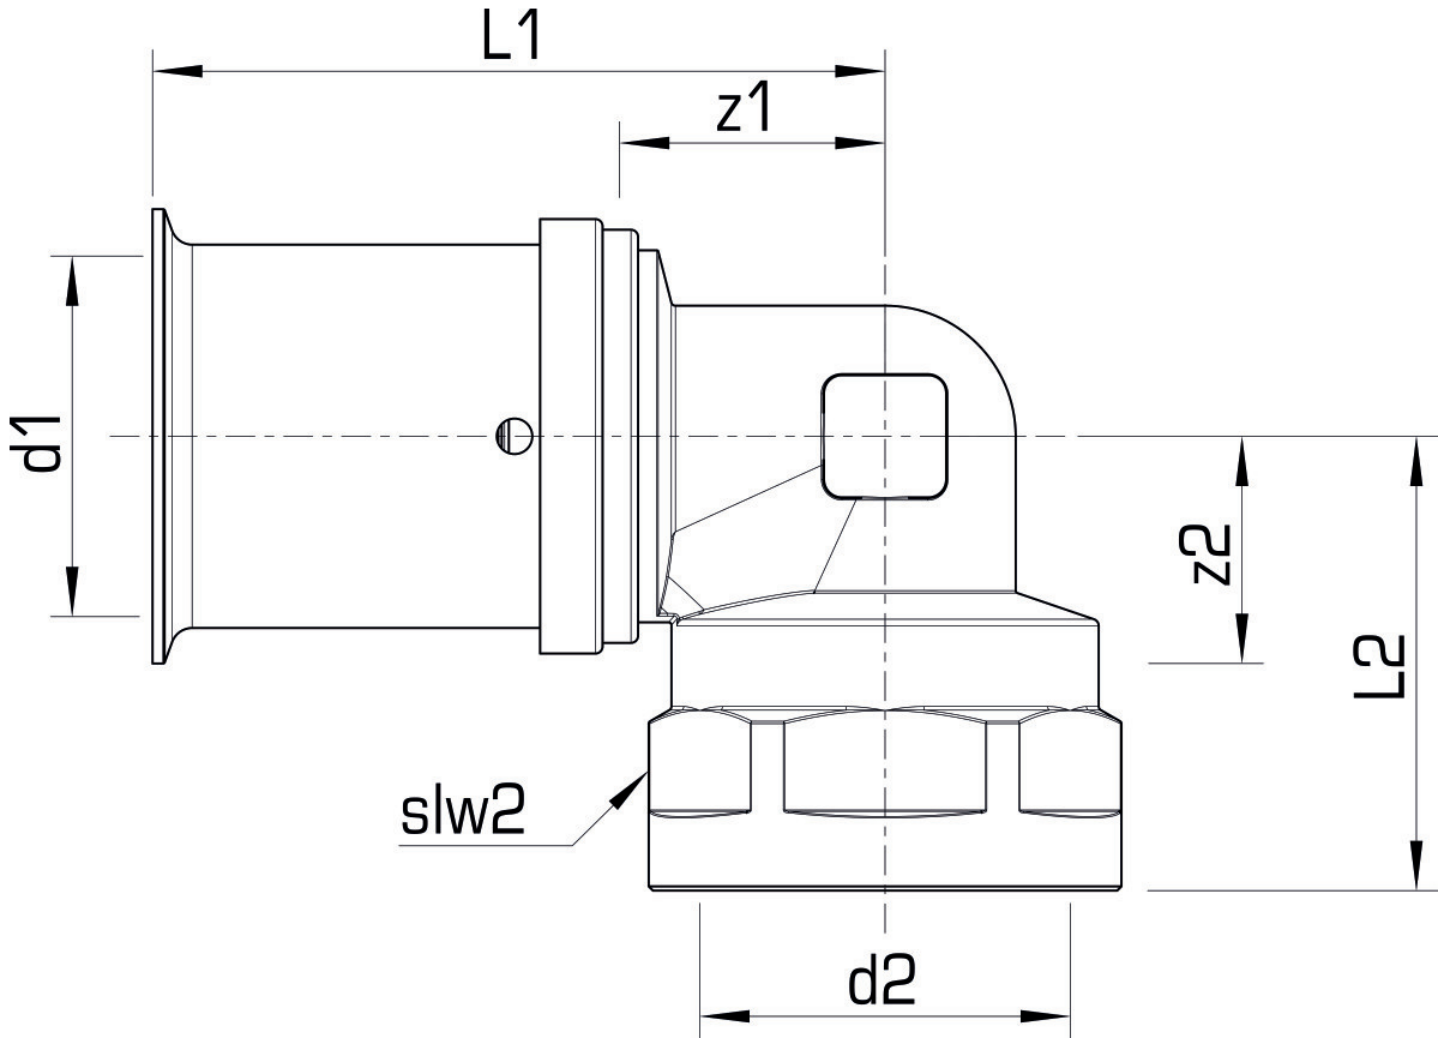

KELOX

KMU467 KELOX-ULTRAX elbow adapter 90° female 20x1/2"

71216D02

Areas of application

Press elbow adapter with female thread, made of non-porous metallised brass; including support sleeves with O-rings and stainless steel press-fit sleeves; "leak before pressed"
DO NOT screw in any threaded pipes and cast iron fittings!

Approvals:

Specifications

Article information

port 1	Pressing socket
execution	1-part
design	Knee
angle	90 °
press contour	U

Technical properties

maximum working pressure at 20 ° C	10 bar
------------------------------------	--------

Product information

VPE1	10,00 SA1
VPE2	160,00 KT1
weight	0,088 KGM
text	KELOX-ULTRAX elbow adapter 90° female
INTRNR	74122000
main material group	KELOX
material group	KELOX-ULTRAX metal fittings
code	KMU467

Art. No	label	d2 Inches	d1 mm	L1 mm	L2 mm	z1 mm	z2 mm	slw2 mm
71216D02	20x1/2"	1/2" (15)	20	56	28	30,5	29	24